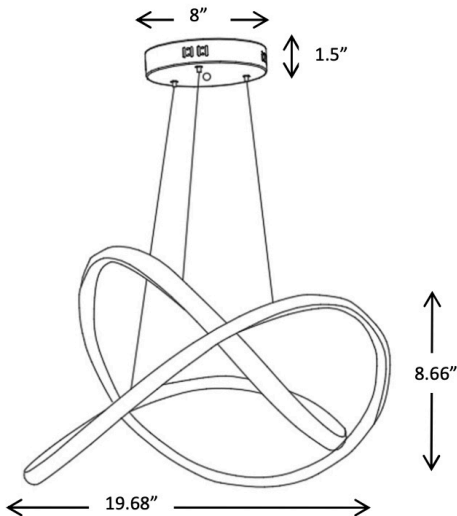

Project Name: \_\_\_\_\_

Ordering #: \_\_\_\_\_ Type: \_\_\_\_\_

**5** YEAR WARRANTY

OVERVIEW	
<b>Wattage (W)</b>	30W
<b>Lumen Package (lm)</b>	2,600 lm
<b>Color Temperature (CCT)</b>	3000K/4000K/5000K Selectable
<b>Efficacy (lm/W)</b>	87 lm/W

**ORDERING GUIDE**

Example: **MMHPDS30WCS**

SKU Root	Series	Wattage/Lumens	CCT
MMH	PDS - Pendant Swirl	30W - 30W, 2,600 lumens	CS - 3000K/4000K/5000K Selectable

**PRODUCT DIMENSIONS**

DIMENSIONS	
<b>Product Dimension</b>	19.68" x 8.66" (Fixture only) 8" x 1.5" (Mounting base)
<b>Weight</b>	4.78 lbs
<b>Package Size</b>	515mm x 515mm x 225mm / 20.27" x 20.27" x 8.85"

**SPECIFICATIONS**

<b>Wattage &amp; Lumens</b>	30W, 2,600 lumens
<b>Efficacy</b>	87 lm/W
<b>CCT</b>	3000K/4000K/5000K Selectable
<b>CRI (Ra)</b>	80
<b>Controls</b>	TRIAC Dimming CCT Selectable
<b>Input Voltage</b>	120VAC, 60Hz
<b>Average Lifetime</b>	50,000 hours
<b>Pendant Cable Length</b>	Max. 5ft
<b>Finish</b>	Chrome
<b>Certifications</b>	ETL
<b>Warranty</b>	5 Years