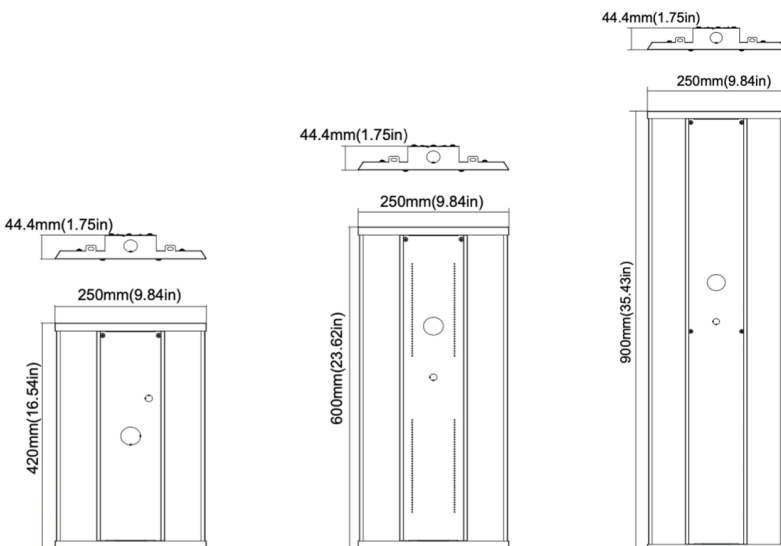

Project Name: _____

Ordering #: _____ Type: _____

5 YEAR WARRANTY

OVERVIEW	
Wattage (W)	130W, 175W, 210W, 300W
Lumen Package (lm)	Up to 41,500 lm
Color Temperature (CCT)	4000K, 5000K
Efficacy (lm/W)	Up to 146 lm/W

ORDERING GUIDE

Example: **LPM-LHB6-130-50-UL-WH**

SKU Root	Wattage / Lumens	CCT	Voltage	Finish	Options
LPM-LHB6	130 - 130W, 18,600 lumens 175 - 175W, 25,000 lumens 210 - 210W, 30,600 lumens 300 - 300W, 41,500 lumens	40 - 4000K 50 - 5000K	UL - 120-277VAC	WH - White	Blank - None

PRODUCT DIMENSIONS

DIMENSIONS	130W	175W/210W	300W
Product Dimension	16.54" x 9.84" x 1.75"	23.62" x 9.84" x 1.75"	35.43" x 9.84" x 1.75"
Weight	4.63 lbs	5.67 lbs (175W), 5.80 lbs (210W)	9.02 lbs

SPECIFICATIONS

Wattage & Lumens	130W, 18,600 lumens 175W, 25,000 lumens 210W, 30,600 lumens 300W, 41,500 lumens
Efficacy	Up to 146 lm/W
CCT	4000K, 5000K
CRI (Ra)	70
Controls	1-10V Dimming
Input Voltage	120-277VAC
Average Lifetime	50,000 hours
Mounting	Steel wire rope (default included)
Fixture Color	White
Certifications	DLC, UL
Warranty	5 Years