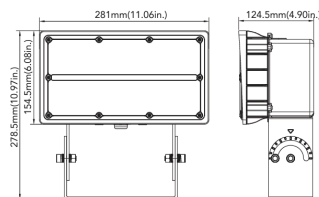

Slipfitter Mount

Yoke Mount

ORDERING GUIDE

Example: **FLOODM8D070UD50S**

SKU Root	Wattage / Lumens	Certification	CCT	Mount
FLOODM8D	070 - 70W, 8,900 lumens 100 - 100W, 13,300 lumens 135 - 135W, 18,000 lumens 200 - 200W, 26,200 lumens	UD - DLC, UL	50 - 5000K	S - Slipfitter Mount Y - Yoke Mount

PRODUCT DIMENSIONS

70W and 100W Slipfitter

Net Weight
70W: 8.355 lb
100W: 10.163 lb

70W and 100W Yoke

Net Weight
70W: 7.429 lb
100W: 9.237 lb

135W and 200W Slipfitter

Net Weight
135W: 14.171 lb
200W: 15.146 lb