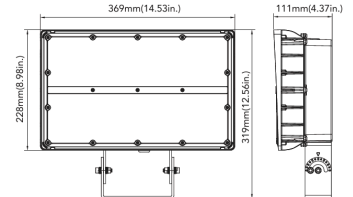

135W and 200W Yoke

Net Weight
135W: 13.431 lb
200W: 14.405 lb