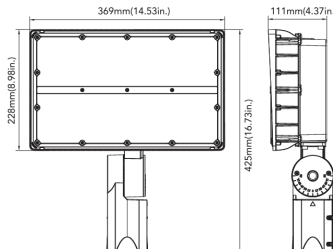

PRODUCT DIMENSIONS

70W and 100W Slipfitter

Net Weight
70W: 8.355 lb
100W: 10.163 lb

70W and 100W Yoke

Net Weight
70W: 7.429 lb
100W: 9.237 lb

135W and 200W Slipfitter

Net Weight
135W: 14.171 lb
200W: 15.146 lb