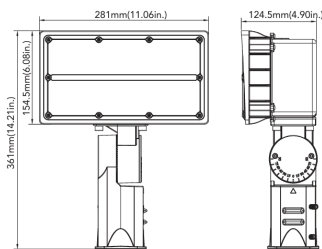

Slipfitter Mount

Yoke Mount

ORDERING GUIDE

Example: **FLOODM8D070UD50S**

SKU Root	Wattage / Lumens	Certification	CCT	Mount
FLOODM8D	070 - 70W, 8,900 lumens 100 - 100W, 13,300 lumens 135 - 135W, 18,000 lumens 200 - 200W, 26,200 lumens	UD - DLC, UL	50 - 5000K	S - Slipfitter Mount Y - Yoke Mount

PRODUCT DIMENSIONS

70W and 100W Slipfitter

Net Weight
70W: 8.355 lb
100W: 10.163 lb

70W and 100W Yoke

Net Weight
70W: 7.429 lb
100W: 9.237 lb

135W and 200W Slipfitter

Net Weight
135W: 14.171 lb
200W: 15.146 lb