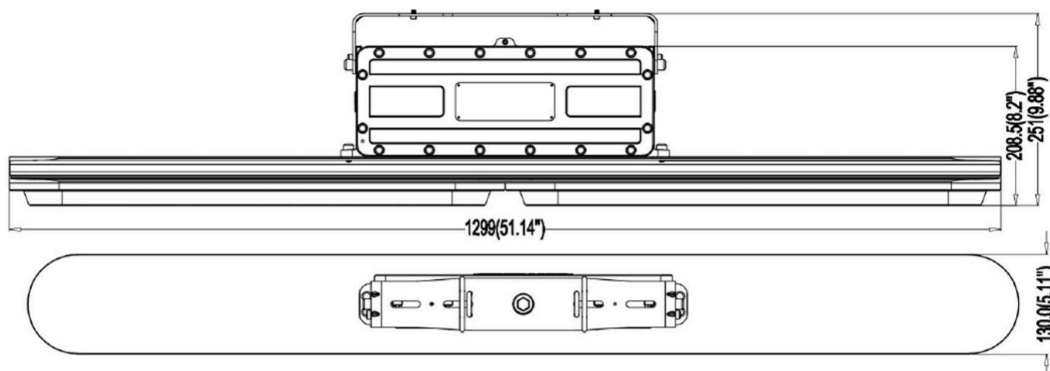

## ORDERING GUIDE

Example: **EXP-LIN-A-40-50-UL-OR**

SKU Root	Wattage / Lumens	CCT	Voltage	Finish	Options
<b>EXP-LINA</b>	<b>40</b> - 40W, 5,800 lumens <b>80</b> - 80W, 11,600 lumens <b>120</b> - 120W, 17,400 lumens	<b>50</b> - 5000K	<b>UL</b> - 120-277VAC <b>UH</b> - 347-480VAC (80W model only)	<b>OR</b> - Orange	<b>Blank</b> - None

## PRODUCT DIMENSIONS

40W Model

80W & 120W Models

**SPECIFICATIONS**

<b>Wattage &amp; Lumens</b>	40W, 5,800 lumens 80W, 11,600 lumens 120W, 17,400 lumens
<b>Efficacy</b>	140 lm/W
<b>CCT</b>	5000K
<b>CRI (Ra)</b>	>80
<b>Input Voltage</b>	120-277VAC, 347-480VAC
<b>Average Lifetime</b>	50,000 hours
<b>IP Rating</b>	IP66
<b>Certifications</b>	UL
<b>Warranty</b>	5 Years