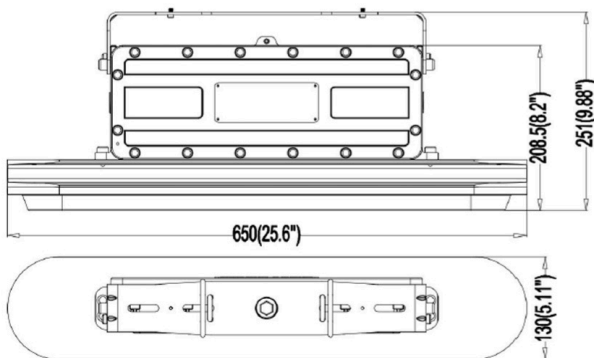

## OVERVIEW

<b>Wattage (W)</b>	40W, 80W, 120W
<b>Lumen Package (lm)</b>	Up to 17,400 lm
<b>Color Temperature (CCT)</b>	5000K
<b>Efficacy (lm/W)</b>	140 lm/W

## ORDERING GUIDE

Example: **EXP-LIN-A-40-50-UL-OR**

SKU Root	Wattage / Lumens	CCT	Voltage	Finish	Options
<b>EXP-LINA</b>	<b>40</b> - 40W, 5,800 lumens <b>80</b> - 80W, 11,600 lumens <b>120</b> - 120W, 17,400 lumens	<b>50</b> - 5000K	<b>UL</b> - 120-277VAC <b>UH</b> - 347-480VAC (80W model only)	<b>OR</b> - Orange	<b>Blank</b> - None

## PRODUCT DIMENSIONS

40W Model

80W & 120W Models

**SPECIFICATIONS**

<b>Wattage &amp; Lumens</b>	40W, 5,800 lumens 80W, 11,600 lumens 120W, 17,400 lumens
<b>Efficacy</b>	140 lm/W
<b>CCT</b>	5000K
<b>CRI (Ra)</b>	>80
<b>Input Voltage</b>	120-277VAC, 347-480VAC
<b>Average Lifetime</b>	50,000 hours
<b>IP Rating</b>	IP66
<b>Certifications</b>	UL
<b>Warranty</b>	5 Years