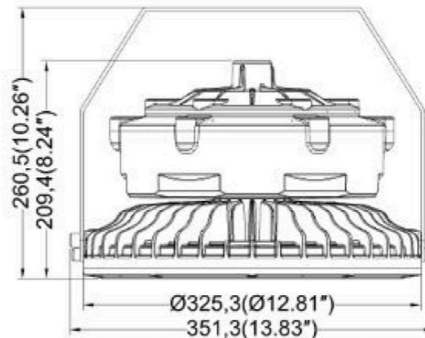

## ORDERING GUIDE

Example: **EXP-RHB-A-60-50-UL-OR**

SKU Root	Wattage / Lumens	CCT	Voltage	Finish	Options
EXP-RHBA	60 - 60W, 9,000 lumens 100 - 100W, 16,000 lumens	50 - 5000K	UL - 120-277V	OR - Orange	Blank - None
	150 - 150W, 24,750 lumens		UL - 120-277V UH - 347-480V		

## PRODUCT DIMENSIONS

60W Model

100W & 150W Model

**SPECIFICATIONS**

<b>Wattage &amp; Lumens</b>	60W, 9,000 lumens 100W, 16,000 lumens 150W, 24,750 lumens
<b>Efficacy</b>	Up to 165 lm/W
<b>CCT</b>	5000K
<b>CRI (Ra)</b>	>80
<b>Input Voltage</b>	120-277VAC, 347-480VAC
<b>Average Lifetime</b>	50,000 hours
<b>IP Rating</b>	IP66
<b>Certifications</b>	UL
<b>Warranty</b>	5 Years