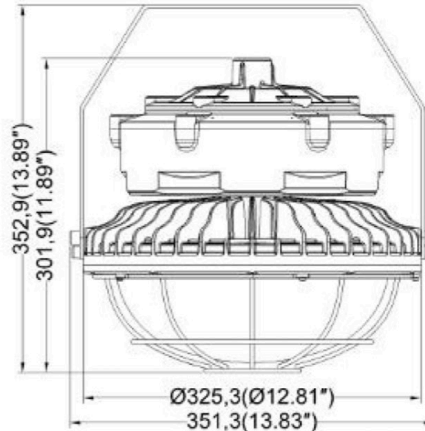

## ORDERING GUIDE

Example: **EXP-RHB-A-60-50-UL-OR**

SKU Root	Wattage / Lumens	CCT	Voltage	Finish	Options
EXP-RHBA	60 - 60W, 9,000 lumens 100 - 100W, 16,000 lumens	50 - 5000K	UL - 120-277V	OR - Orange	Blank - None
	150 - 150W, 24,750 lumens		UL - 120-277V UH - 347-480V		

## PRODUCT DIMENSIONS

60W Model

100W & 150W Model

**SPECIFICATIONS**

<b>Wattage &amp; Lumens</b>	60W, 9,000 lumens 100W, 16,000 lumens 150W, 24,750 lumens
<b>Efficacy</b>	Up to 165 lm/W
<b>CCT</b>	5000K
<b>CRI (Ra)</b>	>80
<b>Input Voltage</b>	120-277VAC, 347-480VAC
<b>Average Lifetime</b>	50,000 hours
<b>IP Rating</b>	IP66
<b>Certifications</b>	UL
<b>Warranty</b>	5 Years