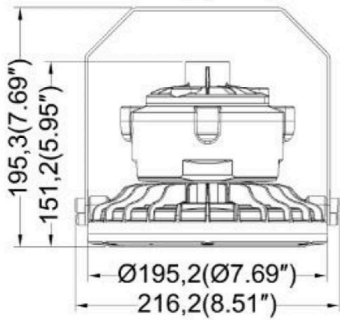

## ORDERING GUIDE

Example: **EXP-RHB-A-60-50-UL-OR**

SKU Root	Wattage / Lumens	CCT	Voltage	Finish	Options
EXP-RHBA	60 - 60W, 9,000 lumens 100 - 100W, 16,000 lumens	50 - 5000K	UL - 120-277V	OR - Orange	Blank - None
	150 - 150W, 24,750 lumens		UL - 120-277V UH - 347-480V		

## PRODUCT DIMENSIONS

60W Model

100W & 150W Model

**SPECIFICATIONS**

<b>Wattage &amp; Lumens</b>	60W, 9,000 lumens 100W, 16,000 lumens 150W, 24,750 lumens
<b>Efficacy</b>	Up to 165 lm/W
<b>CCT</b>	5000K
<b>CRI (Ra)</b>	>80
<b>Input Voltage</b>	120-277VAC, 347-480VAC
<b>Average Lifetime</b>	50,000 hours
<b>IP Rating</b>	IP66
<b>Certifications</b>	UL
<b>Warranty</b>	5 Years