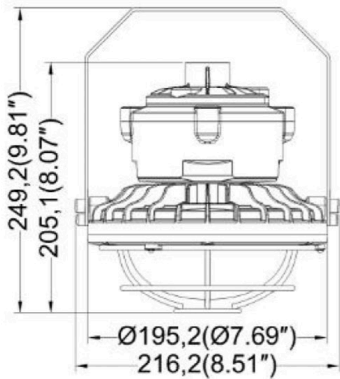

## ORDERING GUIDE

Example: **EXP-RHB-A-60-50-UL-OR**

SKU Root	Wattage / Lumens	CCT	Voltage	Finish	Options
EXP-RHBA	60 - 60W, 9,000 lumens 100 - 100W, 16,000 lumens	50 - 5000K	UL - 120-277V	OR - Orange	Blank - None
	150 - 150W, 24,750 lumens		UL - 120-277V UH - 347-480V		

## PRODUCT DIMENSIONS

60W Model

100W & 150W Model

**SPECIFICATIONS**

<b>Wattage &amp; Lumens</b>	60W, 9,000 lumens 100W, 16,000 lumens 150W, 24,750 lumens
<b>Efficacy</b>	Up to 165 lm/W
<b>CCT</b>	5000K
<b>CRI (Ra)</b>	>80
<b>Input Voltage</b>	120-277VAC, 347-480VAC
<b>Average Lifetime</b>	50,000 hours
<b>IP Rating</b>	IP66
<b>Certifications</b>	UL
<b>Warranty</b>	5 Years