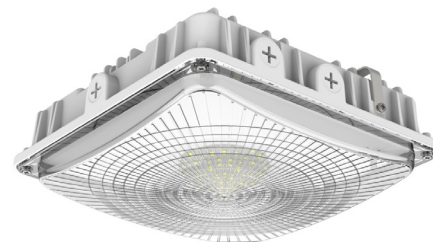

PROJECT NAME	
ORDERING #	TYPE

DETAILS

Cost-effective configurable LED canopy light delivers 4,050 to 8,505 lumens and two CCTs. Includes quick-mount plate for surface or junction box mounting, or it can be pendant mounted on a 3/4" NPT conduit.

SPECIFICATIONS

Input Power	User selectable at install: 63W/45W/30W
Input Voltage	120-277VAC, 120-347VAC
Light Output	30W: 4,050 lumens 45W: 6,075 lumens 63W: 8,505 lumens
System Efficacy	135 lm/W
Average Lamp Life	50,000 hours
CCT	User selectable at install: 4000K/5000K
CRI	>70
Beam Angle	150°
Dimming	0-10V Dimming
Temperature Rating	-40°F to 113°F
Housing Material	Die-cast aluminum with heat-resistant polycarbonate lens
Housing Color	Bronze or White
Dimensions	9.53" x 9.53" x 3.39"
Certifications	DLC 5.1 Premium, UL cUL Wet Location
Warranty	5 Years

ORDERING

Example: **CANOPX2D63WSCSUD**

SKU Root	Wattage/Lumens	CCT	Certifications	Housing Color
CANOPX2D	63WS - 63W/45W/30W Selectable, Up to 8,505 lumens	CS - 4000K/5000K Selectable	UD - DLC, UL	BLANK - Bronze W - White