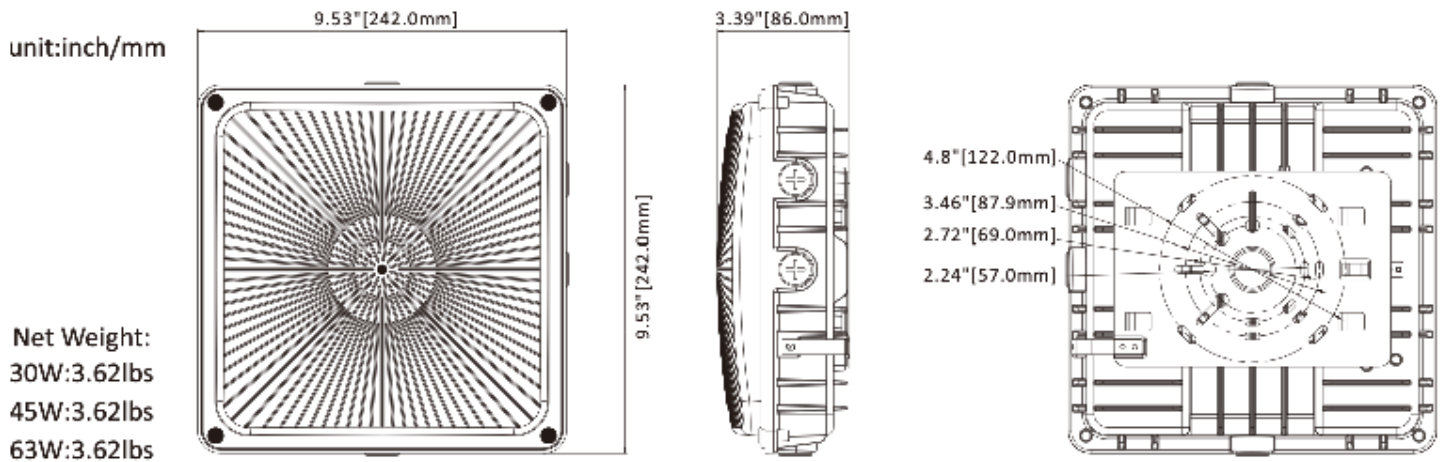

PROJECT NAME	
ORDERING #	TYPE

DETAILS

Cost-effective configurable LED canopy light delivers 4,050 to 8,505 lumens and two CCTs. Includes quick-mount plate for surface or junction box mounting, or it can be pendant mounted on a 3/4" NPT conduit.

SPECIFICATIONS

Input Power	User selectable at install: 63W/45W/30W
Input Voltage	120-277VAC, 120-347VAC
Light Output	30W: 4,050 lumens 45W: 6,075 lumens 63W: 8,505 lumens
System Efficacy	135 lm/W
Average Lamp Life	50,000 hours
CCT	User selectable at install: 4000K/5000K
CRI	>70
Beam Angle	150°
Dimming	0-10V Dimming
Temperature Rating	-40°F to 113°F
Housing Material	Die-cast aluminum with heat-resistant polycarbonate lens
Housing Color	Bronze or White
Dimensions	9.53" x 9.53" x 3.39"
Certifications	DLC 5.1 Premium, UL cUL Wet Location
Warranty	5 Years

ORDERING

Example: **CANOPX2D63WSCSUD**

SKU Root	Wattage/Lumens	CCT	Certifications	Housing Color
CANOPX2D	63WS - 63W/45W/30W Selectable, Up to 8,505 lumens	CS - 4000K/5000K Selectable	UD - DLC, UL	BLANK - Bronze W - White

DIMENSIONS

PHOTOMETRICS