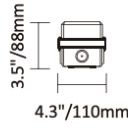

### SPECIFICATIONS

<b>Fixture Size</b>	4ft, 8ft
<b>Input Power</b>	4ft: 50/40/30W user selectable at install 8ft: 80/70/60W user selectable at install
<b>Input Voltage</b>	120-277VAC
<b>Light Output</b>	4ft: 3,900, 5,200, or 6,500 lumens 8ft: 7,800, 9,100, or 10,400 lumens
<b>System Efficacy</b>	130 lm/W
<b>CCT</b>	3000K/4000K/5000K user selectable at install
<b>CRI</b>	>80
<b>Beam Angle</b>	120°
<b>Temperature Rating</b>	-40°F - 113°F
<b>Housing Material</b>	Plastic
<b>Housing Color</b>	Pearl Gray
<b>Dimensions</b>	4 ft: 47.2" x 3.5" x 4.3" 8 ft: 94.5" x 3.5" x 4.3"
<b>Average Lamp Life</b>	50,000 hours
<b>Mounting</b>	Surface mount to ceiling or wall
<b>Controls</b>	0-10V Dimming
<b>Certification</b>	UL, DLC
<b>Warranty</b>	5 years

### DIMENSIONS

#### (50/40/30)W