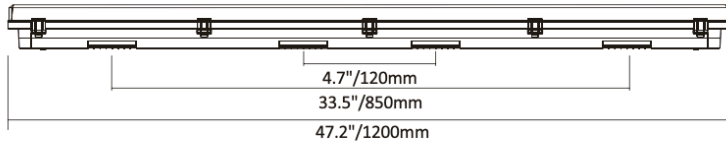

DIMENSIONS

(50/40/30)W