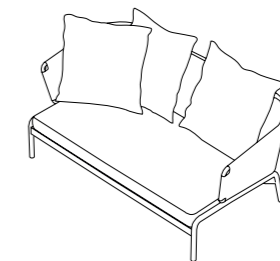

Design Rodolfo Dordoni

Technical Information

Outdoor sofas, chaise lounges and low tables where a closely spaced succession of cords, embracing a metallic tubular frame, creates sinuous lines that brings to mind weaving spools. The result is a collection with an explosive design, a perfect balance between strength and lightness that doesn't neglect the comfort of the seating that can accommodate an abundance of soft cushions. Protagonist of outdoor furniture, SPOOL colors the exteriors with the several variants and combinations available, leaving room for personalization.

TECHNICAL INFORMATION

DESCRIPTION
Sofa for outdoor use.

STRUCTURE
Powder coated stainless steel.

BACKREST
Batyline.

SEAT SUPPORT
Elastic belts fixed to the structure.

CUSHIONS
Standard or hydro draining.

WEIGHT
Structure 25 kg
Cushions (seat + back) 13 kg

STORAGE COVER
Available.

DIMENSION
L 182 x P 94 x H 79 cm
H seat 38 cm
W 71" $\frac{3}{4}$ x D 37" $\frac{1}{8}$ x H 31" $\frac{1}{8}$
H seat 15"

Materials

METAL

Smoke

Milk

Rust

BATYLINE