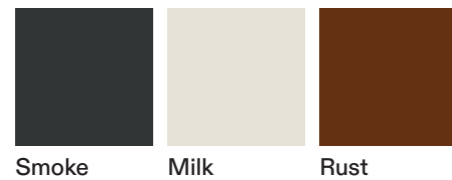

Materials

METAL

Smoke

Milk

Rust