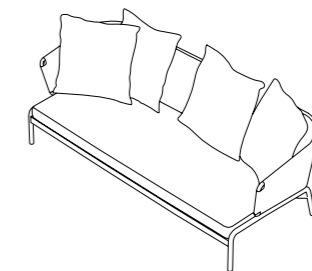

Spool 103 Sofa

Design Rodolfo Dordoni

Technical Information

Outdoor sofas, chaise lounges and low tables where a closely spaced succession of cords, embracing a metallic tubular frame, creates sinuous lines that brings to mind weaving spools. The result is a collection with an explosive design, a perfect balance between strength and lightness that doesn't neglect the comfort of the seating that can accommodate an abundance of soft cushions. Protagonist of outdoor furniture, SPOOL colors the exteriors with the several variants and combinations available, leaving room for personalization.

TECHNICAL INFORMATION

DESCRIPTION
Sofa for outdoor use.

STRUCTURE
Powder coated stainless steel.

BACKREST
Batyline.

SEAT SUPPORT
Elastic belts fixed to the structure.

CUSHIONS
Standard or hydro draining.

WEIGHT
Structure 31 kg
Cushions (seat + back) 17,5 kg

STORAGE COVER
Available.

DIMENSION
L 236 x P 94 x H 79 cm
H seat 38 cm
W 93" x D 37" 1/8 x H 31" 1/8
H seat 15"

Materials

METAL

Smoke

Milk

Rust

BATYLINE

Grey

Sand

Brown

Olive

Navy

Ginger

Sky