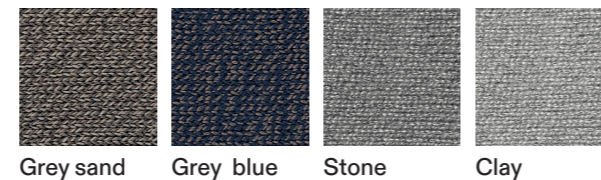

PADDED BELT