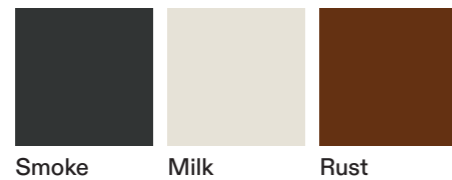

Materials

METAL