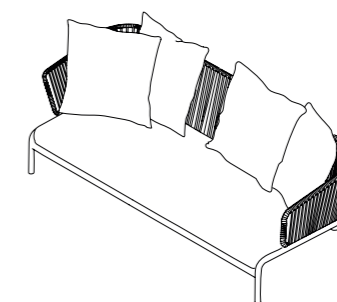

Design Rodolfo Dordoni

Technical Information

Outdoor sofas, chaise lounges and low tables where a closely spaced succession of cords, embracing a metallic tubular frame, creates sinuous lines that brings to mind weaving spools. The result is a collection with an explosive design, a perfect balance between strength and lightness that doesn't neglect the comfort of the seating that can accommodate an abundance of soft cushions. Protagonist of outdoor furniture, SPOOL colors the exteriors with the several variants and combinations available, leaving room for personalization.

TECHNICAL INFORMATION

DESCRIPTION
Sofa for outdoor use.

STRUCTURE
Powder coated stainless steel.

CORDS
Polyester or acrylic (cord Ø 7 mm).

SEAT SUPPORT
Elastic belts fixed to the structure.

CUSHIONS
Standard or hydro draining.

WEIGHT
Structure 31 kg
Cushions (seat + back) 17,5 kg

STORAGE COVER
Available.

DIMENSION
L 236 x P 94 x H 79 cm
H seat 38 cm
W 93" x D 37" 1/8 x H 31" 1/8
H seat 15"

Materials

METAL

Smoke

Milk

Rust