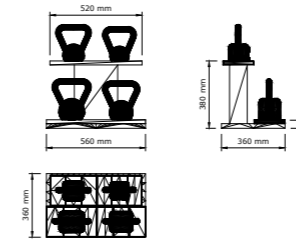

LOVA™ Light

Luxury set of 4 kettlebells with simple stand.
4 kg x 1 | 6 kg x 1 | 8 kg x 1 | 10 kg x 1