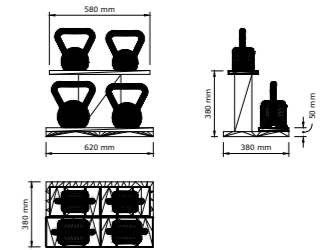

LOVA™ Heavy

Luxury set of 4 kettlebells with simple stand.
10 kg x 1 | 12 kg x 1 | 16 kg x 1 | 20 kg x 1