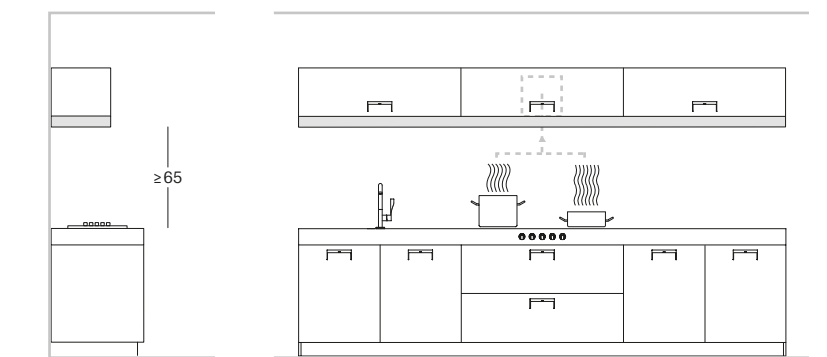

Mensoluce, posizionabile sotto i pensili, è disponibile in alluminio finitura acciaio o alluminio anodizzato nero, completo di illuminazione LED 3000K. Entrambi i sistemi hanno una portata di aspirazione di 850 MC/h.

MENSOLUCE  
MENSOLUCE SHELF

USCITA FUMI LATERALE/LATERAL FUME EXTRACTION

Exclusive systems for designing compact and effective wall-mounted fume extraction. The Shelf Hood is available in aluminium with front in stainless steel, Vintage stainless steel and bronze, black, champagne PVD stainless steel, complete with 3000K LED lighting and integratable Schuko sockets.

USCITA FUMI DIRETTA/DIRECT FUME EXTRACTION

The Mensoluce Shelf, positioned underneath the wall units, is available in aluminium with front in stainless steel, Vintage stainless steel or black anodised aluminium, complete with 3000K LED lighting. Both systems provide extraction power equivalent to 850 MC/h.