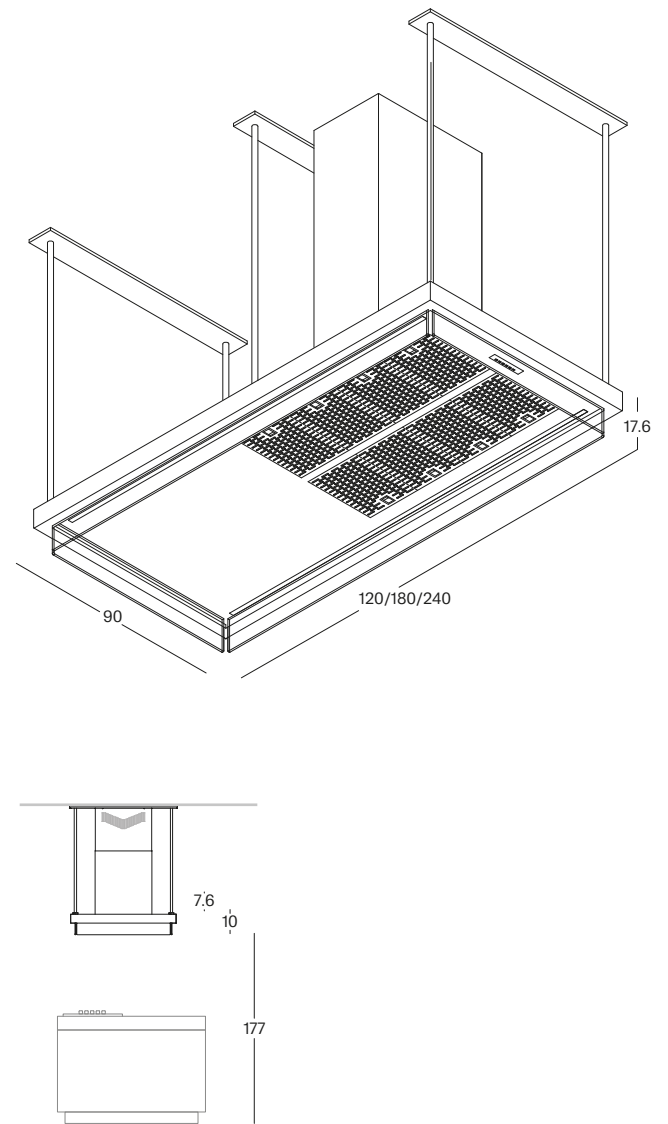

Cappa New Artusi Professional, in acciaio inox e inox Vintage, con vetro e tubo appendi oggetti perimetrali, luce LED 3000K. Potenza d'aspirazione 1250 MC/h. Cappa New Convivium, in acciaio inox, inox Vintage, inox PVD bronzo, nero, champagne, con vetro perimetrale, luce LED 3000K, tiranti telescopici per soffitto portante.

New Artusi Professional hood available in stainless steel and Vintage steel, with glass border and tool running around the edge, 3000K LED lighting. Extraction power: 1250 MC/h. New Convivium hood available in stainless steel, Vintage steel, bronze, black, champagne PVD stainless steel, with glass border, 3000K LED lighting, telescopic tie-rods for load-bearing ceilings.

NEW CONVIVIUM