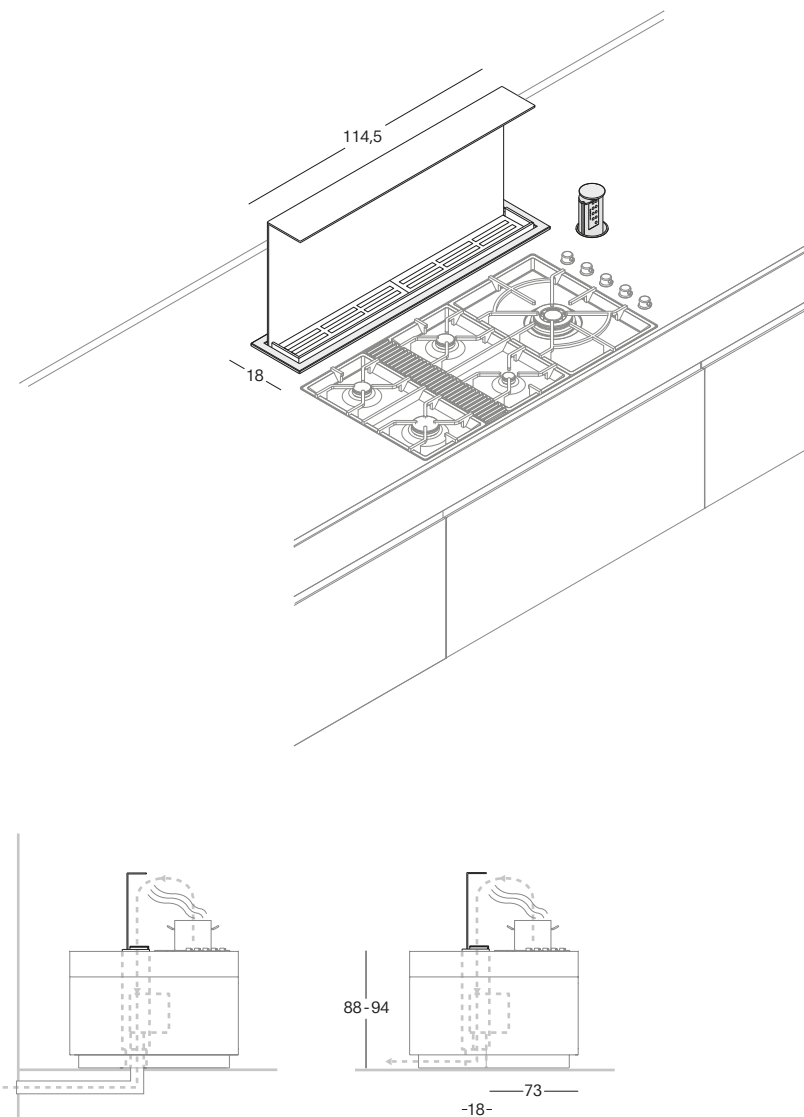

CAPPA DA TOP
HOOD FOR TOP

TOP HIDE