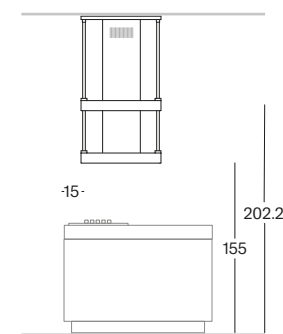

CAPPA DOPPIA MENSOLA IN PVD
PVD DOUBLE SHELF HOOD