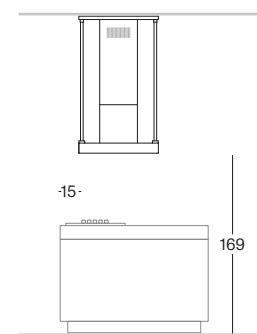

CAPPE A ISOLA ISLAND HOODS

CAPPA MENSOLA SINGOLA IN PVD
PVD SINGLE SHELF HOOD