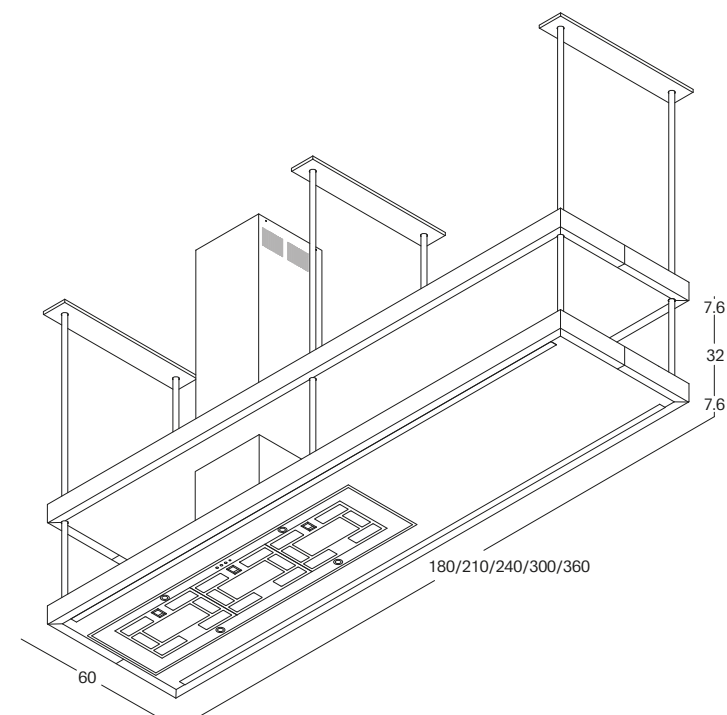

CAPPA DOPPIA MENSOLA IN PVD
PVD DOUBLE SHELF HOOD