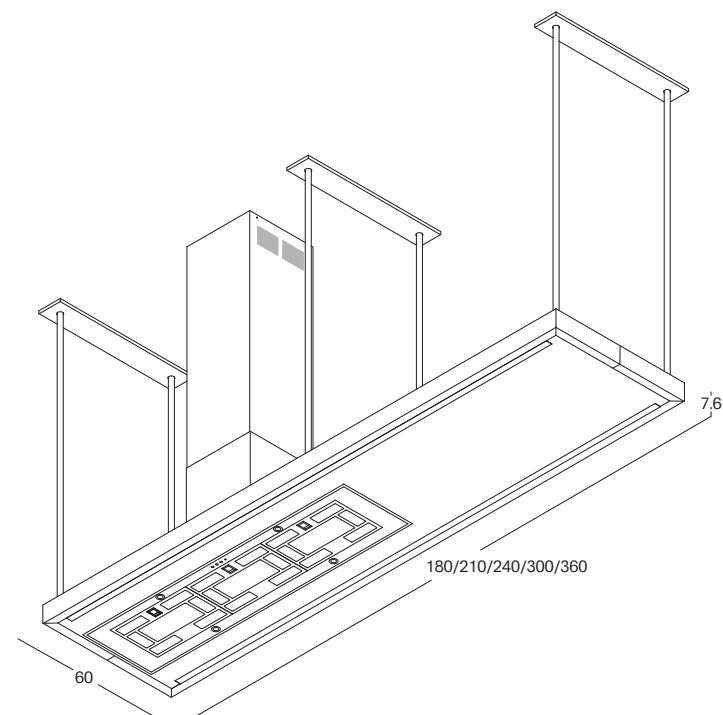

CAPPE A ISOLA ISLAND HOODS

CAPPA MENSOLA SINGOLA IN PVD
PVD SINGLE SHELF HOOD