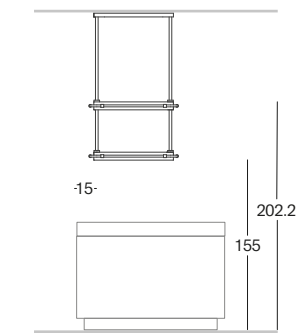

DOPPIA MENSOLA IN ACCIAIO INOX
DOUBLE SHELF IN STAINLESS STEEL

Il sistema di mensole sospese con tiranti a soffitto, singola e doppia, sono disponibili in acciaio inox PVD bronzo, nero e champagne e in acciaio inox e inox Vintage, con tubo appendi oggetti perimetrale. Sono complete di illuminazione LED 3000K, utilizzabili per soluzioni di cucina ad isola/penisola o lineare.

The Single Shelf and Double Shelf system suspended with tie-rods from the ceiling are available in black, bronze and champagne PVD stainless steel, stainless steel and Vintage stainless steel with tool rail running around the edge. Complete with 3000K LED lighting, they can be used for island/peninsula or linear layout kitchens.