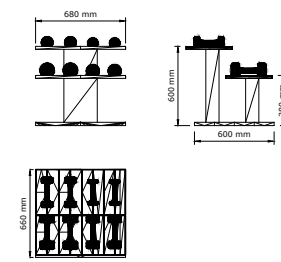

12

COLMIA™ Ultralight

Set consisting of a rack and dumbbell weighing:
2 kg x 2 | 4 kg x 2 | 6 kg x 2 | 8 kg x 2

COLMIA™ Power

Set consisting of a rack and dumbbell weighing:
14 kg x 2 | 16 kg x 2 | 18 kg x 2 | 20 kg x 2

COLMIA™ Light

Set consisting of a rack and dumbbell weighing:
2 kg x 2 | 4 kg x 2 | 6 kg x 2 | 8 kg x 2 | 10 kg x 2 | 12 kg x 2

COLMIA™ Set

Set consisting of 2 racks and dumbbell weighing:
2 kg x 2 | 4 kg x 2 | 6 kg x 2 | 8 kg x 2 | 10 kg x 2 | 12 kg x 2
14 kg x 2 | 16 kg x 2 | 18 kg x 2 | 20 kg x 2