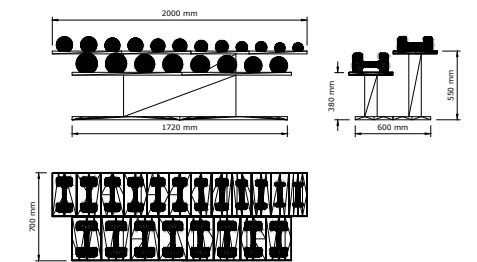

12

COLMIA™ Ultralight

Set consisting of a rack and dumbbell weighing:
2 kg x 2 | 4 kg x 2 | 6 kg x 2 | 8 kg x 2

COLMIA™ Power

Set consisting of a rack and dumbbell weighing:
14 kg x 2 | 16 kg x 2 | 18 kg x 2 | 20 kg x 2

COLMIA™ Light

Set consisting of a rack and dumbbell weighing:
2 kg x 2 | 4 kg x 2 | 6 kg x 2 | 8 kg x 2 | 10 kg x 2 | 12 kg x 2

COLMIA™ Set

Set consisting of 2 racks and dumbbell weighing:
2 kg x 2 | 4 kg x 2 | 6 kg x 2 | 8 kg x 2 | 10 kg x 2 | 12 kg x 2
14 kg x 2 | 16 kg x 2 | 18 kg x 2 | 20 kg x 2