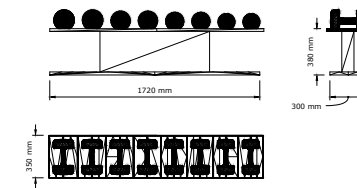

12

COLMIA™ Ultralight

Set consisting of a rack and dumbbell weighing:
2 kg x 2 | 4 kg x 2 | 6 kg x 2 | 8 kg x 2

COLMIA™ Power

Set consisting of a rack and dumbbell weighing:
14 kg x 2 | 16 kg x 2 | 18 kg x 2 | 20 kg x 2

COLMIA™ Light

Set consisting of a rack and dumbbell weighing:
2 kg x 2 | 4 kg x 2 | 6 kg x 2 | 8 kg x 2 | 10 kg x 2 | 12 kg x 2

COLMIA™ Set

Set consisting of 2 racks and dumbbell weighing:
2 kg x 2 | 4 kg x 2 | 6 kg x 2 | 8 kg x 2 | 10 kg x 2 | 12 kg x 2
14 kg x 2 | 16 kg x 2 | 18 kg x 2 | 20 kg x 2