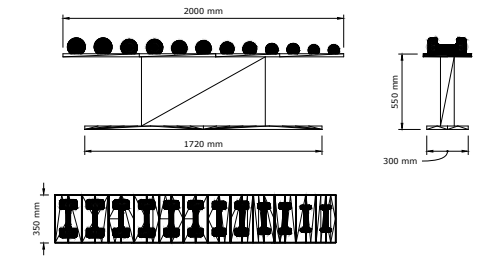

12

COLMIA™ Ultralight

Set consisting of a rack and dumbbell weighing:
2 kg x 2 | 4 kg x 2 | 6 kg x 2 | 8 kg x 2

COLMIA™ Power

Set consisting of a rack and dumbbell weighing:
14 kg x 2 | 16 kg x 2 | 18 kg x 2 | 20 kg x 2

COLMIA™ Light

Set consisting of a rack and dumbbell weighing:
2 kg x 2 | 4 kg x 2 | 6 kg x 2 | 8 kg x 2 | 10 kg x 2 | 12 kg x 2

COLMIA™ Set

Set consisting of 2 racks and dumbbell weighing:
2 kg x 2 | 4 kg x 2 | 6 kg x 2 | 8 kg x 2 | 10 kg x 2 | 12 kg x 2
14 kg x 2 | 16 kg x 2 | 18 kg x 2 | 20 kg x 2