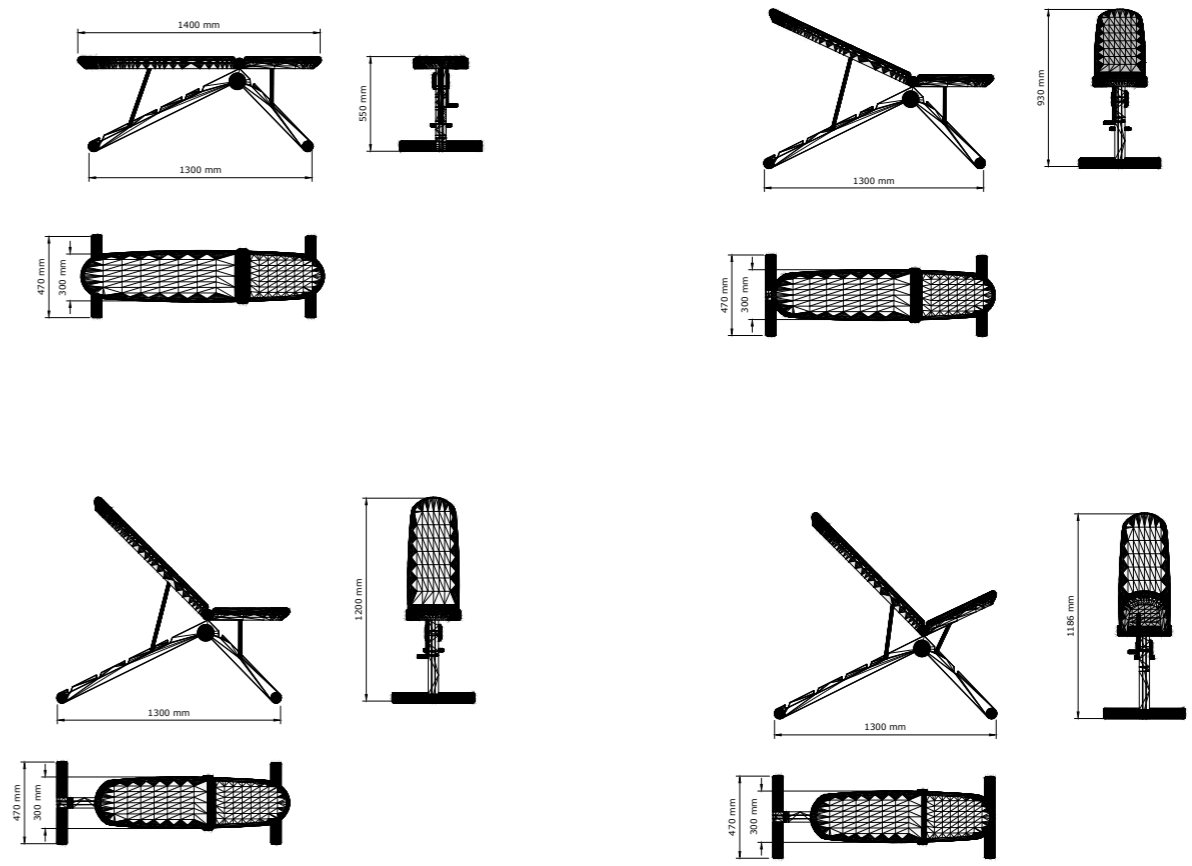

BANKA™

Designed with special attention to detail and a strong focus on quality workmanship.

29