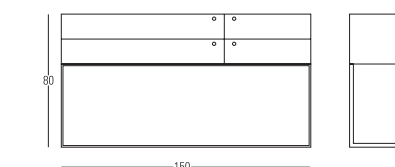

arabesque

design Ivano Redaelli - R.S.Studio

Serie di contenitori: comodino, settimanale, mobile bar, secretaire, armadio, consolle e consolle con cassetti.
Realizzati in MDF, rivestimento in cuoio pieno fiore, finitura interna laccata opaca nera.
Base in metallo color bronzo e nichel satinato e verniciata opaca, disponibile nei seguenti colori:
bianco (rif.Ral 9016) - corda (rif.Ral 7030) marrone (rif.Ral 8019) - avorio (rif.Ral 1013) verde militare (rif.Ral 6022) - nero (rif.Ral 9005) - antracite (rif.Ral 7015)
A richiesta si realizzano le basi dei contenitori anche a colore speciale.

Disponibili nelle seguenti versioni:
mod. 1 rivestimento in cuoio pieno fiore traforato dis. "braille"
mod. 2 rivestimento in cuoio pieno fiore con frontale dell'anta o dei cassetti traforato dis. "braille"
mod. 3 in cuoio pieno fiore mod. patchwork
mod. 4 in cuoio pieno fiore mod. bicolore

Range of containers: night table, weekly, bar unit, secretaire, wardrobe, consolle and consolle with drawers.
MDF structure covered with grain leather, inside finishing mat black lacquered.
Metal base col.bronze and satined nichel and mat painted in the following colours:

white (ref.Ral 9016) - cord (ref.Ral 7030) brown (ref.Ral 8019) - ivory (ref.Ral 1013) military green (ref.Ral 6022) - black (ref.Ral 9005) - anthracite (ref.Ral 7015)
On request we can realize the base of the containers in special colour.

Available in following versions:
mod. 1 covering grain leather
mod. 2 covering grain leather with "braille" fretworked design
mod. 3 covering grain leather with the front side of the door or drawers with "braille" fretworked design
mod. 4 covering grain leather mod. patchwork
mod. 5 covering grain leather mod. bicoloured

IVANO REDAELLI