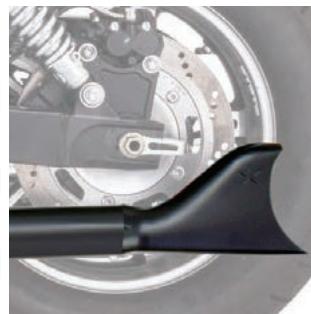

TRIUMPH 82-3420BK

* Slip-ons   ** Full system