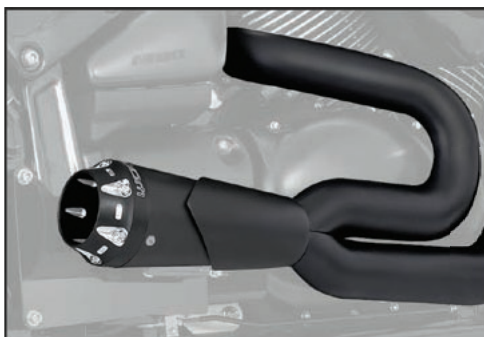

SUZUKI M50/M90 82-3206BK