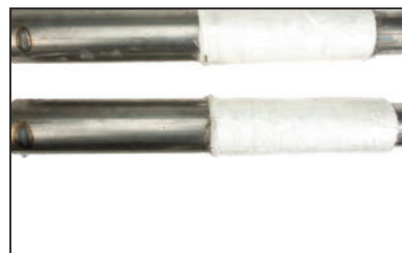

QUIET BAFFLE KIT