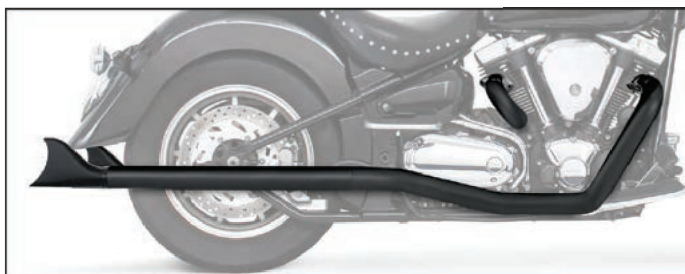

YAMAHA ROADLINER 82-3334BK STANDARD