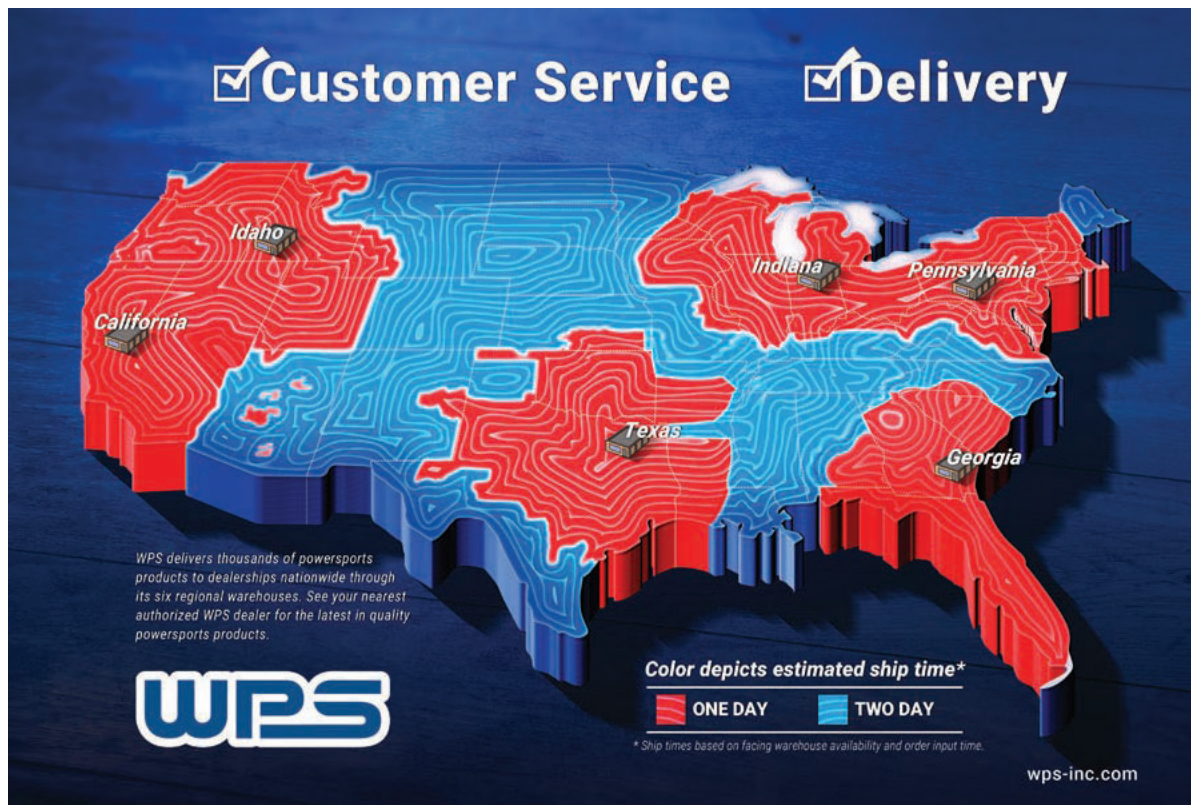

BRINGING YOU THE BEST SERVICE, PRODUCT and DELIVERY!

ORDER TOLL FREE

1 (800) 999-3388

OR FAX (800) 326-3813

See us on the Internet: <http://www.wps-inc.com>
e-mail: Dealer@wps-inc.com