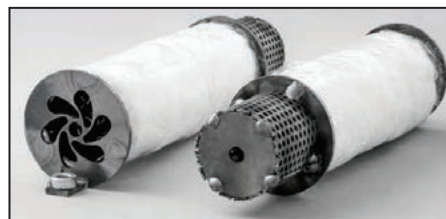

QUIET BAFFLE KIT