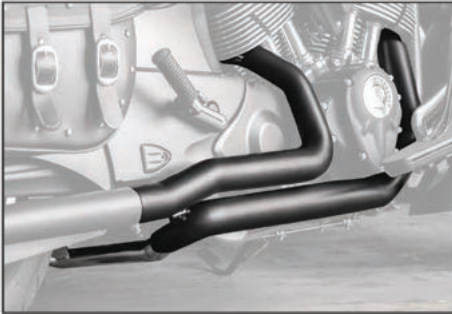

EXHAUST HEADERS FOR INDIAN CHIEF MODELS

TRUE DUAL HEADERS

- Reduces heat by 30%
- Independent right & left side 1 1/4" headpipes
- 2 1/8" 220° heavy duty 16 gauge full coverage heat shields
- Compatible with many major manufacturers slip-ons
- Complete with mounting hardware and brackets
- Unbeatable performance
- Made in the U.S.A

Not legal for use in California on pollution controlled vehicles - Check local laws before installing

Application	Year	Chrome	List	Black	List
All Models (Except Scout)	'14-19	82-800034	$749.99	82-800035	$749.99

Made in the USA
100% American Steel

TRUE DUAL HEADERS WITH SHARKTAILS

Application	Year	Description	Chrome	List	Black	List
Classic, Vintage and Darkhorse	'14-19	Chrome full system w/ 2.5" OD Mufflers	82-800036	$1099.99	82-800037	$1099.99
Chieftain and Roadmaster	'14-19	Chrome full system w/ 2.5" OD Mufflers	82-800047	$1099.99	82-800048	$1099.99