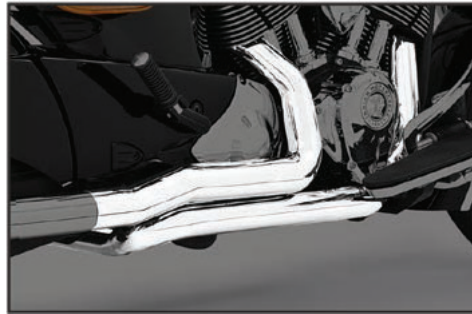

EXHAUST HEADERS FOR INDIAN CHIEF MODELS

TRUE DUAL HEADERS

- Reduces heat by 30%
- Independent right & left side 1 1/4" headpipes
- 2 1/8" 220° heavy duty 16 gauge full coverage heat shields
- Compatible with many major manufacturers slip-ons
- Complete with mounting hardware and brackets
- Unbeatable performance
- Made in the U.S.A

Not legal for use in California on pollution controlled vehicles - Check local laws before installing

Application	Year	Chrome	List	Black	List
All Models (Except Scout)	'14-19	82-800034	$749.99	82-800035	$749.99

Made in the USA
100% American Steel

TRUE DUAL HEADERS WITH SHARKTAILS

Application	Year	Description	Chrome	List	Black	List
Classic, Vintage and Darkhorse	'14-19	Chrome full system w/ 2.5" OD Mufflers	82-800036	$1099.99	82-800037	$1099.99
Chieftain and Roadmaster	'14-19	Chrome full system w/ 2.5" OD Mufflers	82-800047	$1099.99	82-800048	$1099.99