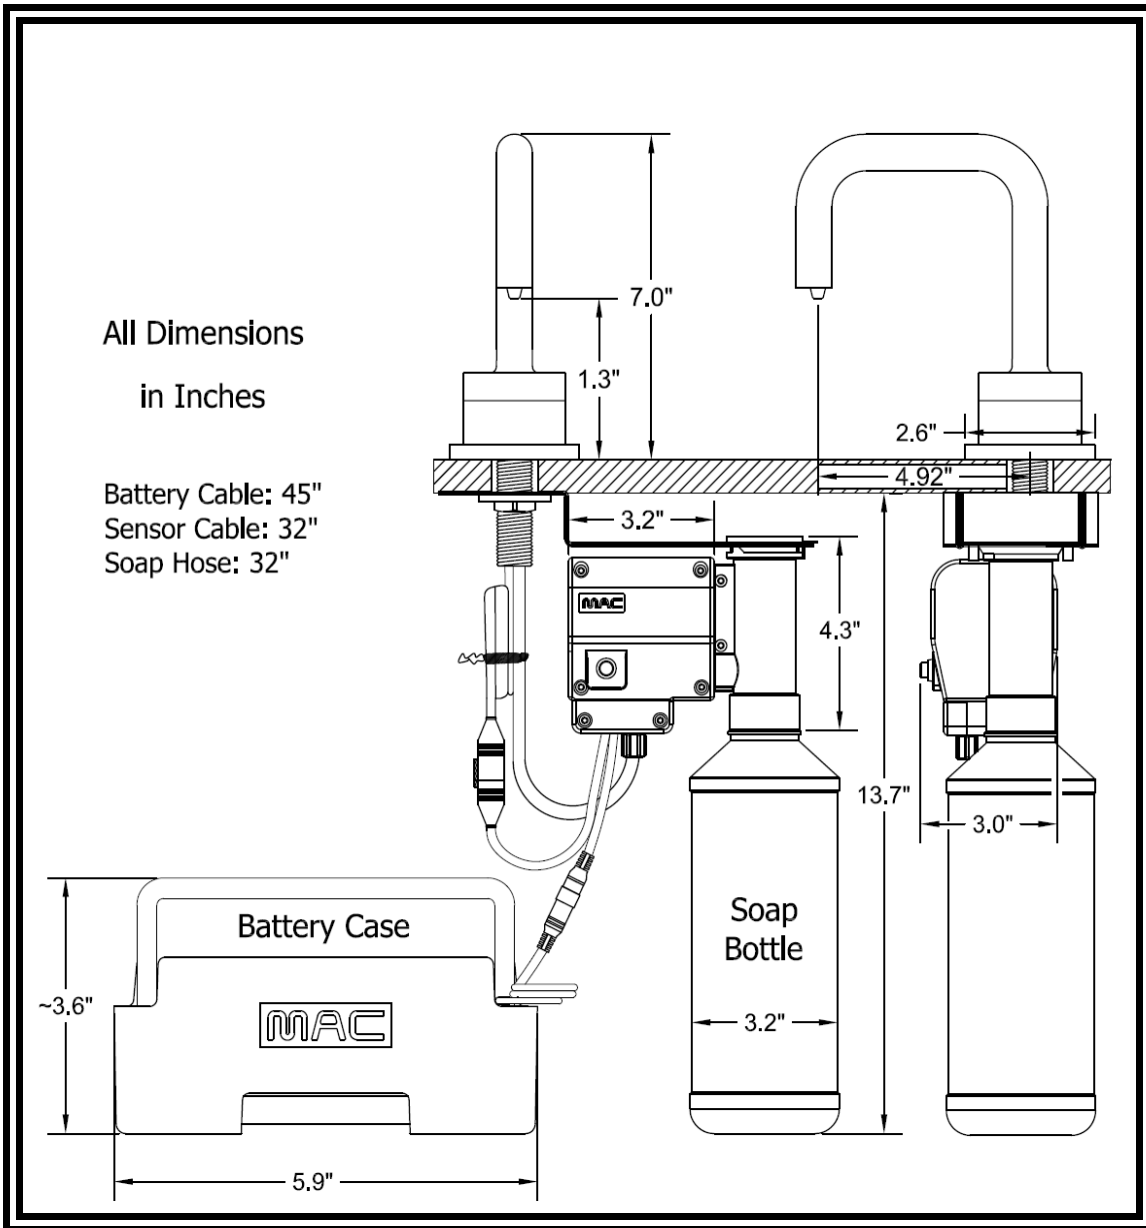

Package Includes

Spout

Soap Pump

All Hose Connections between Pump and Spout

800ml Soap Bottle

Battery Case and Case Holder

Mounting Hardware

Remote Control Optional

All hardware necessary for satisfactory installation

BEST SUITED FOR VESSEL SINK APPLICATIONS WHERE THE TOP OF THE SINK IS 1" ABOVE THE COUNTERTOP SURFACE

SPECIFICATIONS

SPECIFICATIONS	
MODEL:	PYOS-1201
SPOUT:	BRASS
POWER:	4 (D) BATTERIES / AC ADAPTER OPTIONAL
SOAP PUMP:	6 VOLT NOISE-FREE PERISTALTIC PUMP SYSTEM
COUNTER ACCOMMODATIONS:	PLEASE VIEW ROUGH-IN DRAWINGS ON PAGE TWO
SENSOR TYPE:	ACTIVE INFRARED, SELF-ADJUSTING
SENSING RANGE:	ADJUSTABLE WITH <u>OPTIONAL REMOTE CONTROL</u>
WORKING SOAP:	STANDARD LIQUID SOAP, NO GRIT (INDUSTRIAL) SOAP
SOAP BOTTLE CAPACITY:	800ML (JUST UNDER A QUART) <u>OPTIONAL 1 GALLON CONTAINERS</u>
SOAP AMOUNT PER USE:	0.5ML TO 1.5ML, ADJUSTABLE WITH <u>OPTIONAL REMOTE CONTROL</u>