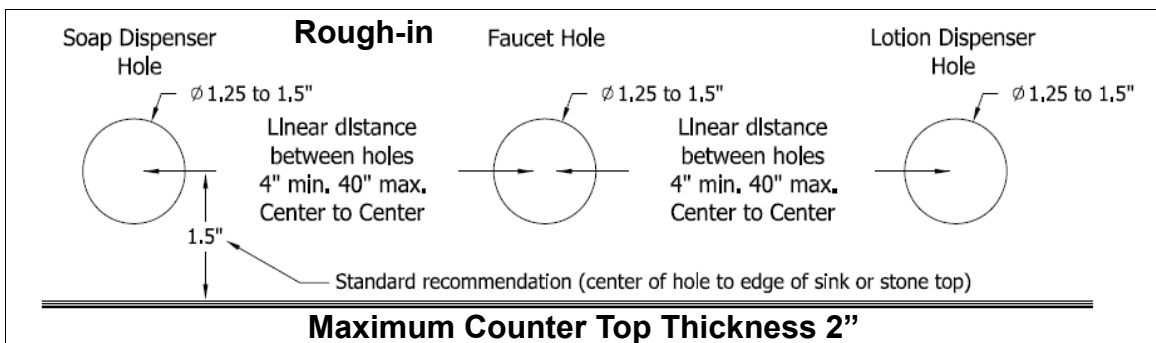

Package Includes

Spout

Soap Pump

All Hose Connections between Pump and Spout

800ml Soap Bottle

Battery Case and Case Holder

Mounting Hardware

Remote Control Optional

All hardware necessary for satisfactory installation

BEST SUITED FOR VESSEL SINK APPLICATIONS WHERE THE TOP OF THE SINK IS 1" ABOVE THE COUNTERTOP SURFACE

SPECIFICATIONS

SPECIFICATIONS	
MODEL:	PYOS-1201
SPOUT:	BRASS
POWER:	4 (D) BATTERIES / AC ADAPTER OPTIONAL
SOAP PUMP:	6 VOLT NOISE-FREE PERISTALTIC PUMP SYSTEM
COUNTER ACCOMMODATIONS:	PLEASE VIEW ROUGH-IN DRAWINGS ON PAGE TWO
SENSOR TYPE:	ACTIVE INFRARED, SELF-ADJUSTING
SENSING RANGE:	ADJUSTABLE WITH <u>OPTIONAL REMOTE CONTROL</u>
WORKING SOAP:	STANDARD LIQUID SOAP, NO GRIT (INDUSTRIAL) SOAP
SOAP BOTTLE CAPACITY:	800ML (JUST UNDER A QUART) <u>OPTIONAL 1 GALLON CONTAINERS</u>
SOAP AMOUNT PER USE:	0.5ML TO 1.5ML, ADJUSTABLE WITH <u>OPTIONAL REMOTE CONTROL</u>