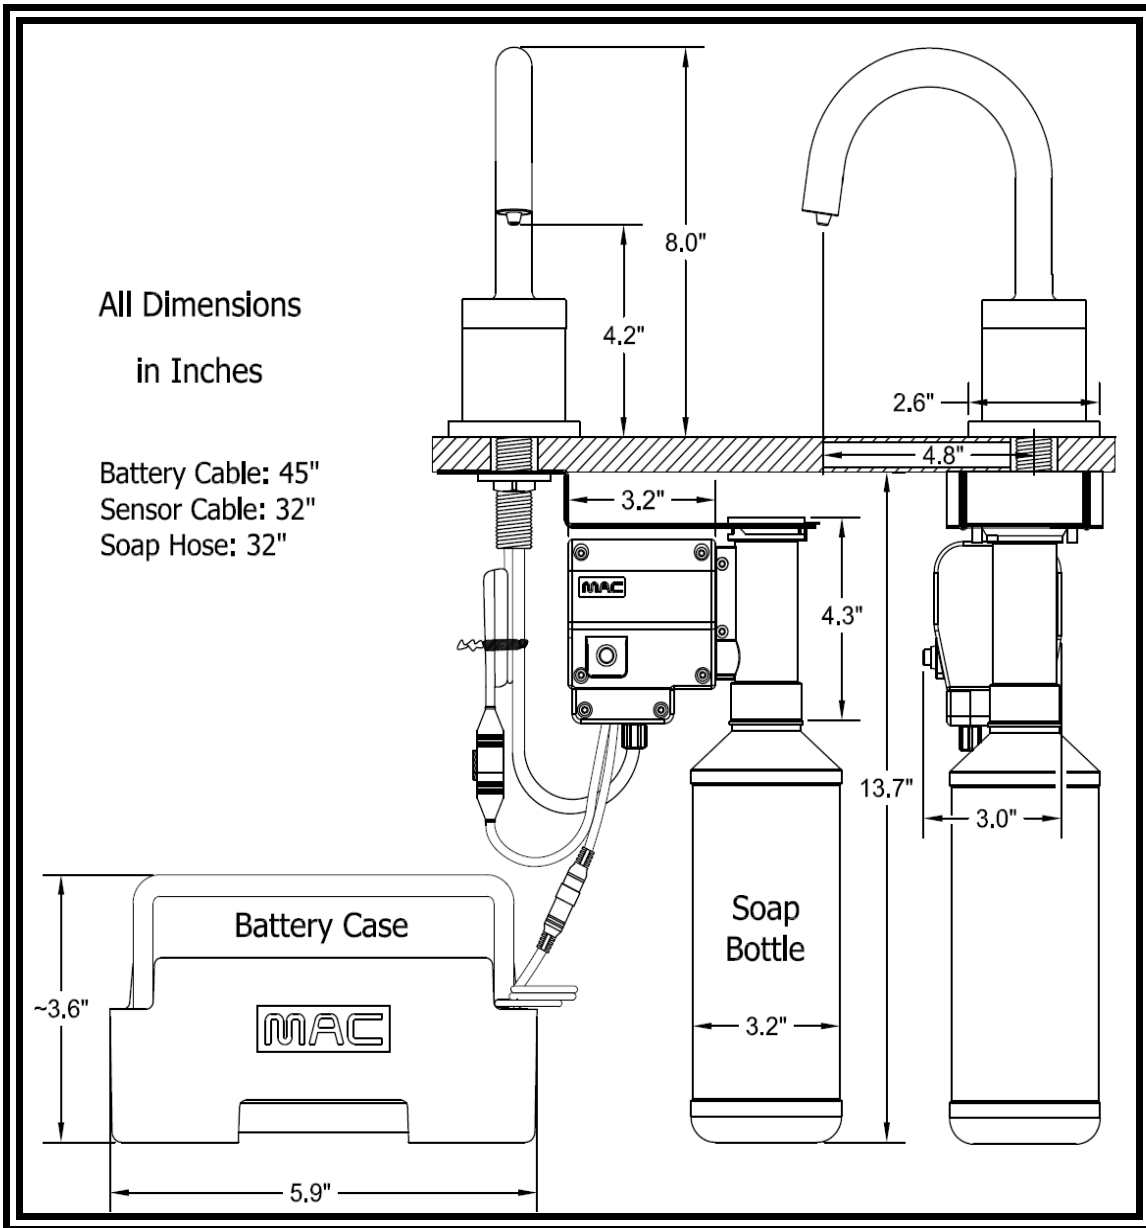

Optional Equipment:

- AC Adapter
- Remote Control (one for many dispensers)
- 1 Gallon capacity container.

MAC FAUCETS, LLC

www.macfaucets.com Tel 866 558 3200 Fax 310 919 3073 Email Info@macfaucets.com