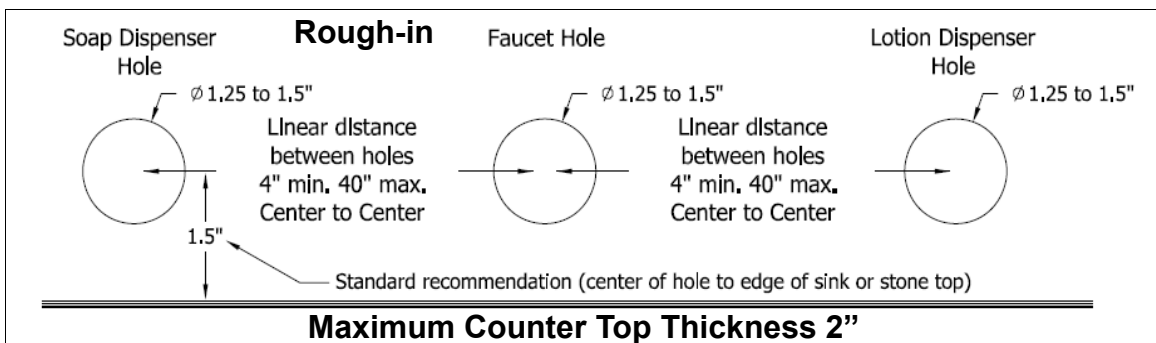

Optional Equipment:

- AC Adapter
- Remote Control (one for many dispensers)
- 1 Gallon capacity container.

MAC FAUCETS, LLC

www.macfaucets.com Tel 866 558 3200 Fax 310 919 3073 Email Info@macfaucets.com