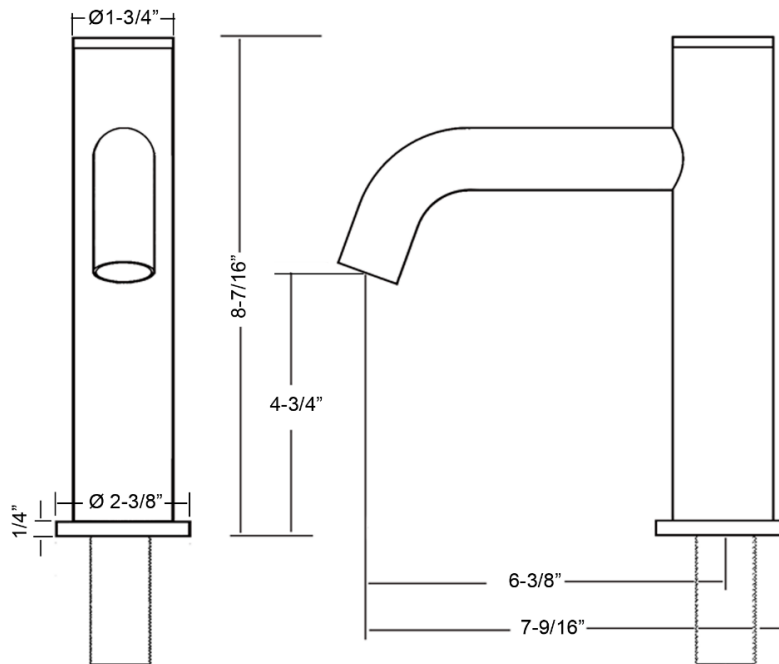

ANSI A112.18.1M

CSA Standard B125, 1.5
U.S. GPM

NSF/ANSI/CAN61-2022
Certified

Optional Equipment:

Lavatory Drain, Grid
and Pop-Up Type

Deck Plate for 4" and
8" Center Sinks

Adjustable Under the
Sink Mixing Valve

Matching Soap
Dispenser

Matching Hole Cap
Cover

AC Adapters

The model FA-3260 is ideal for decorative commercial and industrial applications. This unique faucet is rated **HEAVY DUTY** and, employs plug-and-play digital electronics, a hermetically sealed sensor capsule with a visible low battery indicator, as well as one of the most reliable solenoid valves of any electronic faucet.

SPECIFICATIONS AND DIMENSIONS

MODEL:	FA-3260
SPOUT:	LEAD-FREE SOLID BRASS
POWER:	4 (AA) ALKALINE BATTERIES OR AC ADAPTER
BATTERY LIFE EXPECTANCY:	300,000 CYCLES
SOLENOID VALVE:	6 VOLT MAGNET LATCHING
WORKING WATER PRESSURE:	1 PSI -100 PSI
SUPPLY INLET SIZE:	1/2" NPT MALE
WATER TEMPERATURE CONTROL:	NONE
POP-UP DRAIN ROD:	NONE
ELECTRONIC SOAP DISPENSER	OPTIONAL: WE RECOMMEND PYOS-3200 ELECTRONIC SOAP DISPENSER
SENSOR MICROPROCESSOR:	DIGITAL, PLUG, AND PLAY
SENSING RANGE:	2" TO 6"
RESPONSE TIME:	0.6 SECOND
SHUT-OFF DELAY TIME:	3 SECOND
MAXIMUM RUNNING TIME:	30 SECONDS
PARTICLE FILTER SIZE:	50 MESH
AERATOR:	1.5 GPM. OPTIONAL 0.5 GPM

All Dimensions in Inches

Rough-in

Countertop Thickness: Up to 2-1/2"

Available: Extra Long Shanks for Thicker Countertops Please call before ordering

MAC FAUCETS, LLC

www.macfaucets.com Tel 866 558 3200 Fax 310 919 3073 Email info@macfaucets.com