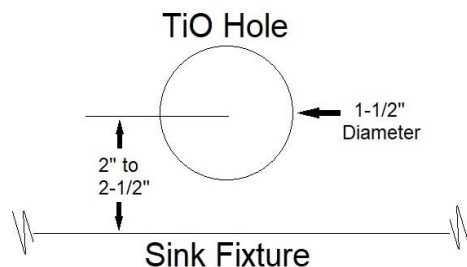

SPECIFICATIONS AND DIMENSIONS

MODEL:	FA-3260
SPOUT:	LEAD-FREE SOLID BRASS
POWER:	4 (AA) ALKALINE BATTERIES OR AC ADAPTER
BATTERY LIFE EXPECTANCY:	300,000 CYCLES
SOLENOID VALVE:	6 VOLT MAGNET LATCHING
WORKING WATER PRESSURE:	1 PSI -100 PSI
SUPPLY INLET SIZE:	1/2" NPT MALE
WATER TEMPERATURE CONTROL:	NONE
POP-UP DRAIN ROD:	NONE
ELECTRONIC SOAP DISPENSER	OPTIONAL: WE RECOMMEND PYOS-3200 ELECTRONIC SOAP DISPENSER
SENSOR MICROPROCESSOR:	DIGITAL, PLUG, AND PLAY
SENSING RANGE:	2" TO 6"
RESPONSE TIME:	0.6 SECOND
SHUT-OFF DELAY TIME:	3 SECOND
MAXIMUM RUNNING TIME:	30 SECONDS
PARTICLE FILTER SIZE:	50 MESH
AERATOR:	1.5 GPM. OPTIONAL 0.5 GPM

All Dimensions in Inches

Rough-in

Countertop Thickness: Up to 2-1/2"

Available: Extra Long Shanks for Thicker Countertops Please call before ordering

MAC FAUCETS, LLC

www.macfaucets.com Tel 866 558 3200 Fax 310 919 3073 Email info@macfaucets.com