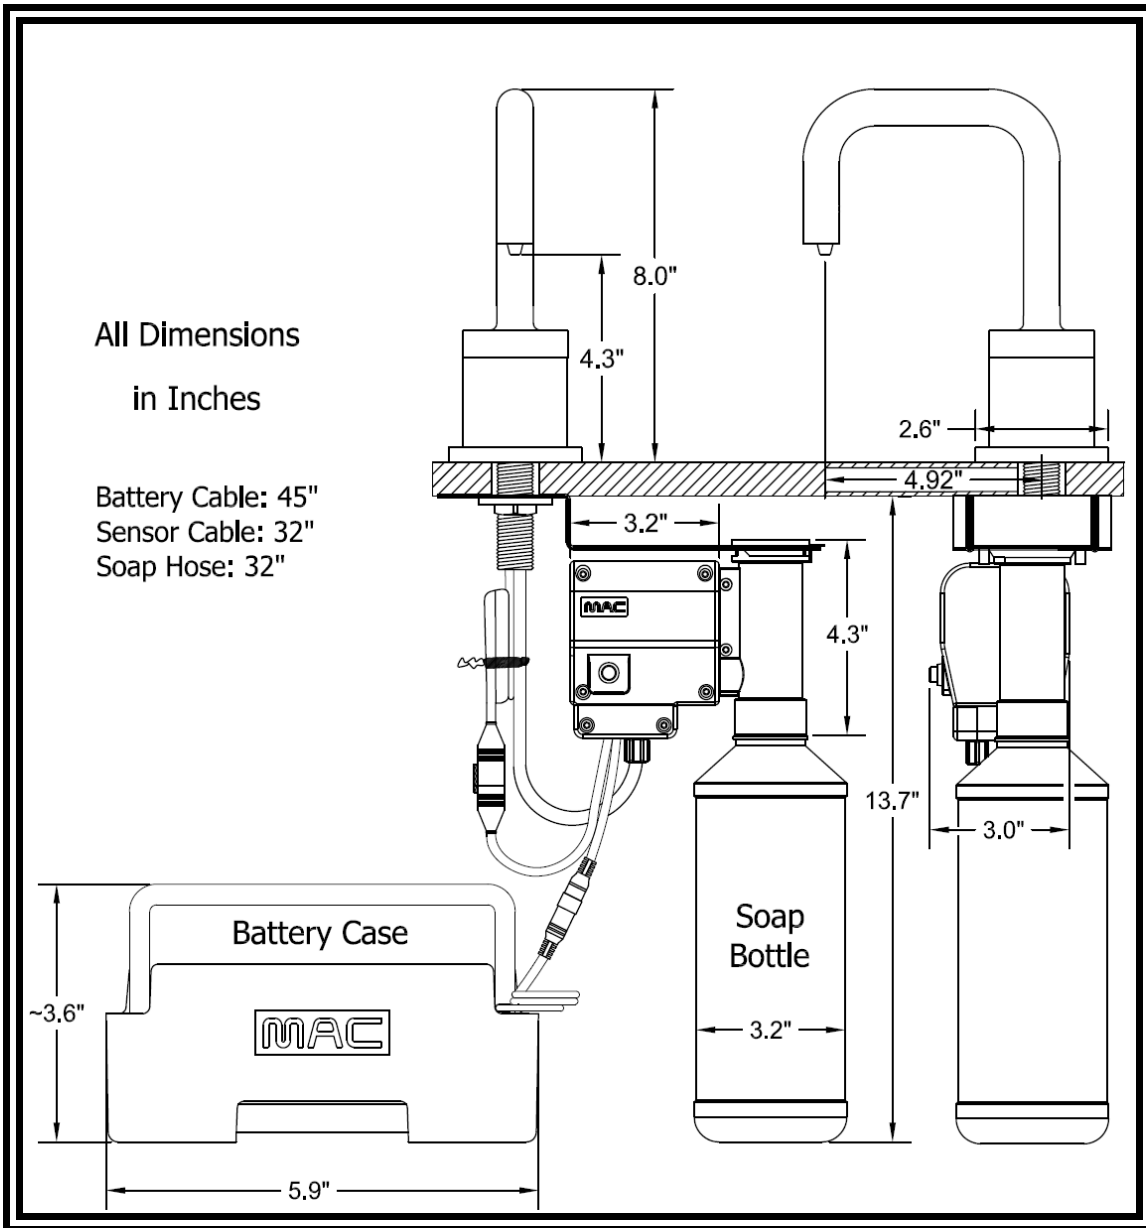

1. **Optional Equipment:**
2. AC Adapter
   - Remote Control (one for many dispensers)
   - 1 Gallon capacity container.