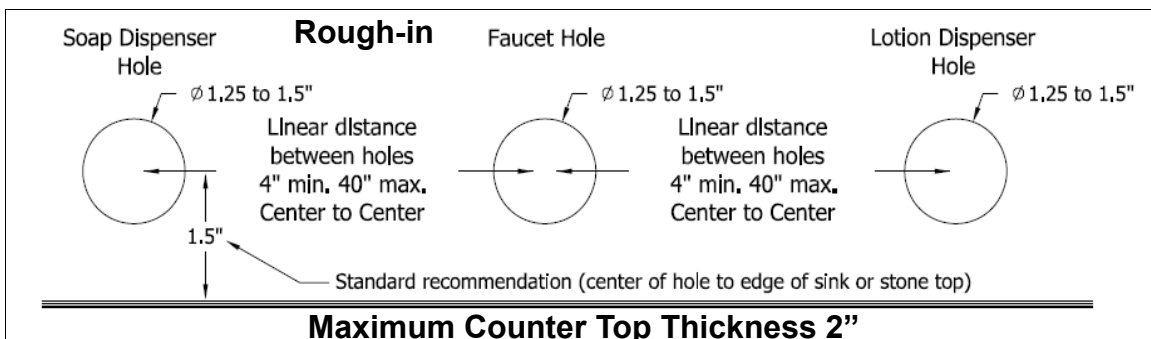

1. **Optional Equipment:**
2. AC Adapter
   - Remote Control (one for many dispensers)
   - 1 Gallon capacity container.