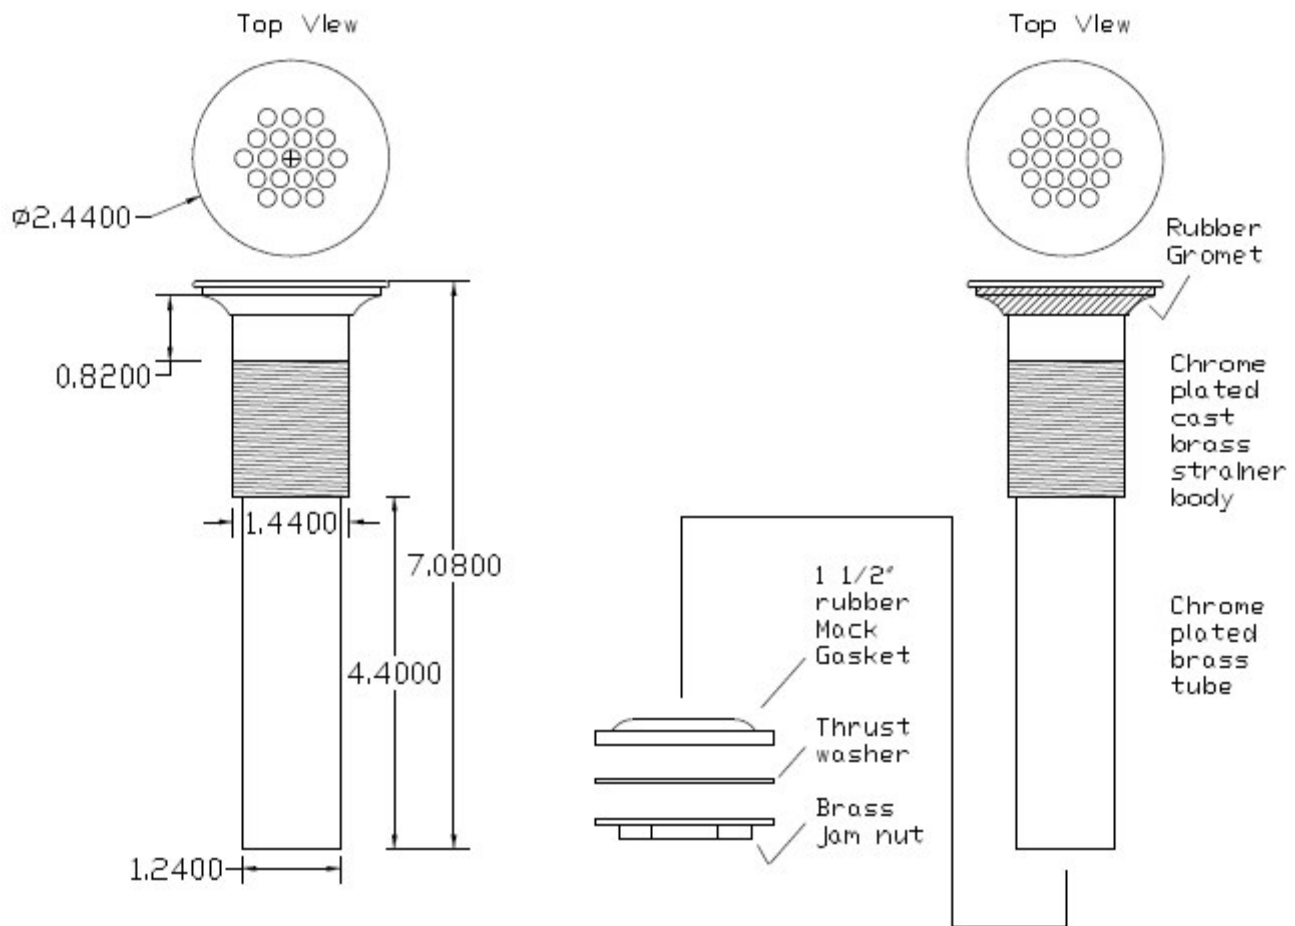

# MAC FAUCET

A-13100 Grid Drain without overflow

- All brass construction.
- Finish applies to strainer body only.
- Maybe specified for sink without overflow, please call for details.
- All dimensions in inches.

## To be specified:

Finish for Strainer body.

Finish for Tail and jam nut.