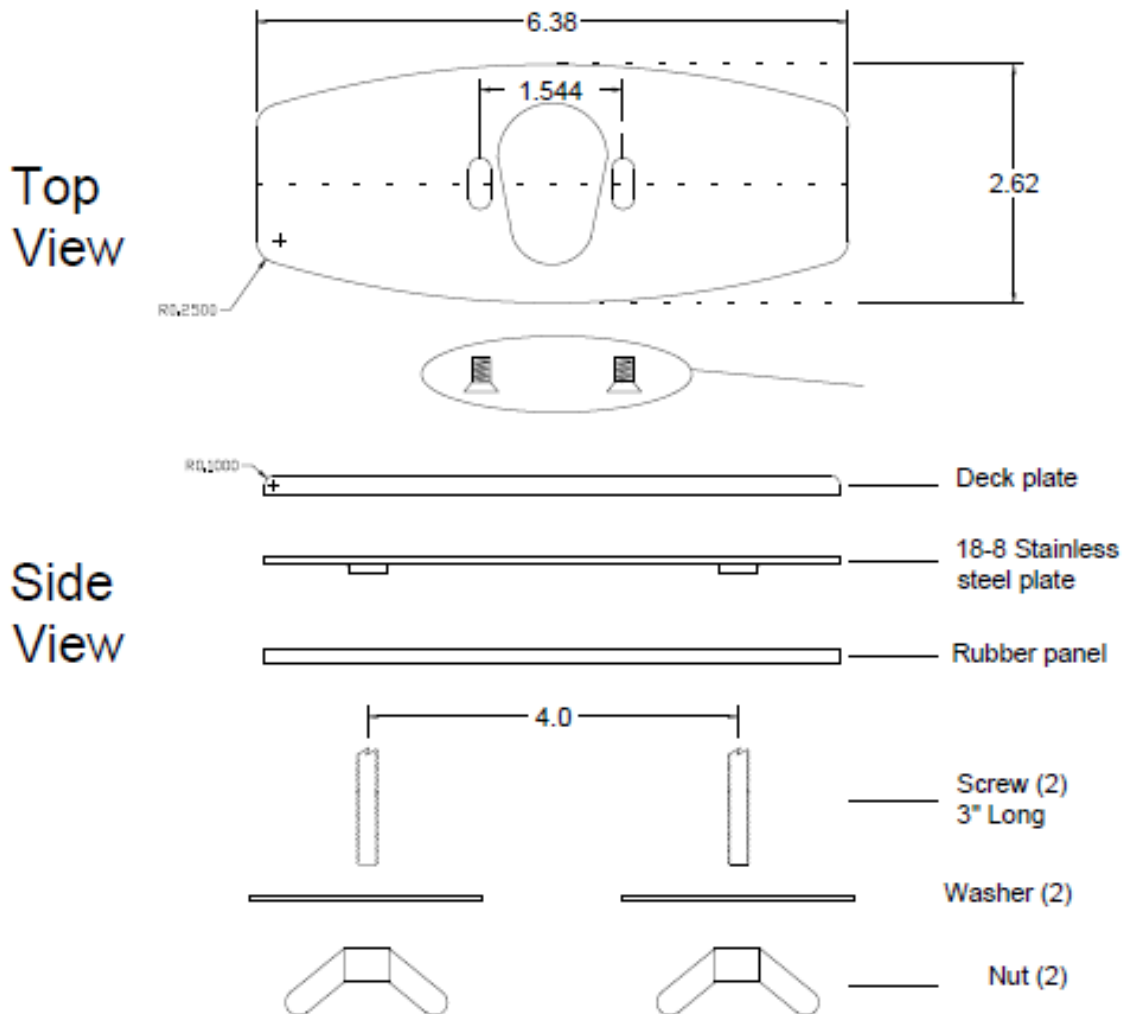

MAC FAUCET

A-10400 4" deck plate

- To be installed between faucet and sink.
- Brass and S.S. construction.
- Stainless Steel Screws.
- Rubber footing
- All dimensions in inches.

To be specified:

>> Finish