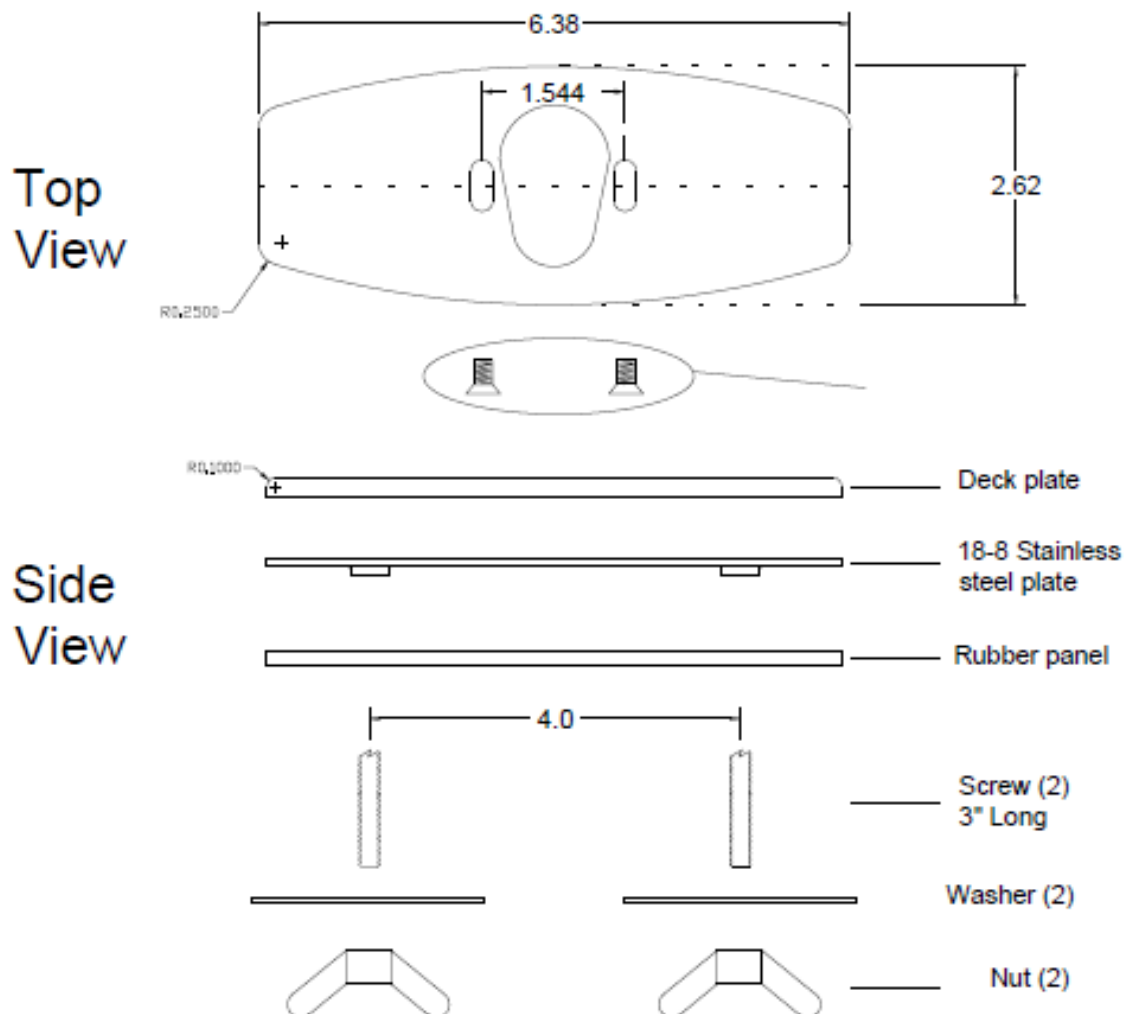

MAC FAUCET

A-10400 4" deck plate

- **To be installed between faucet and sink.**
- Brass and S.S. construction.
- Stainless Steel Screws.
- Rubber footing
- All dimensions in inches.

To be specified:

>> Finish