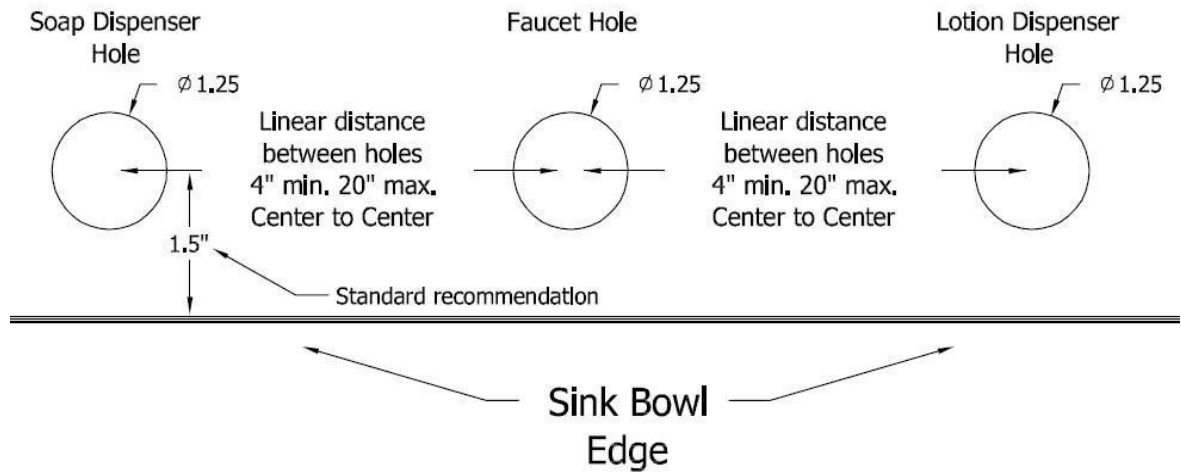

All Dimensions in Inches

Optional Equipment:

- AC Adapter
- Remote Control (one for many dispensers)
- 1 Gallon capacity container.