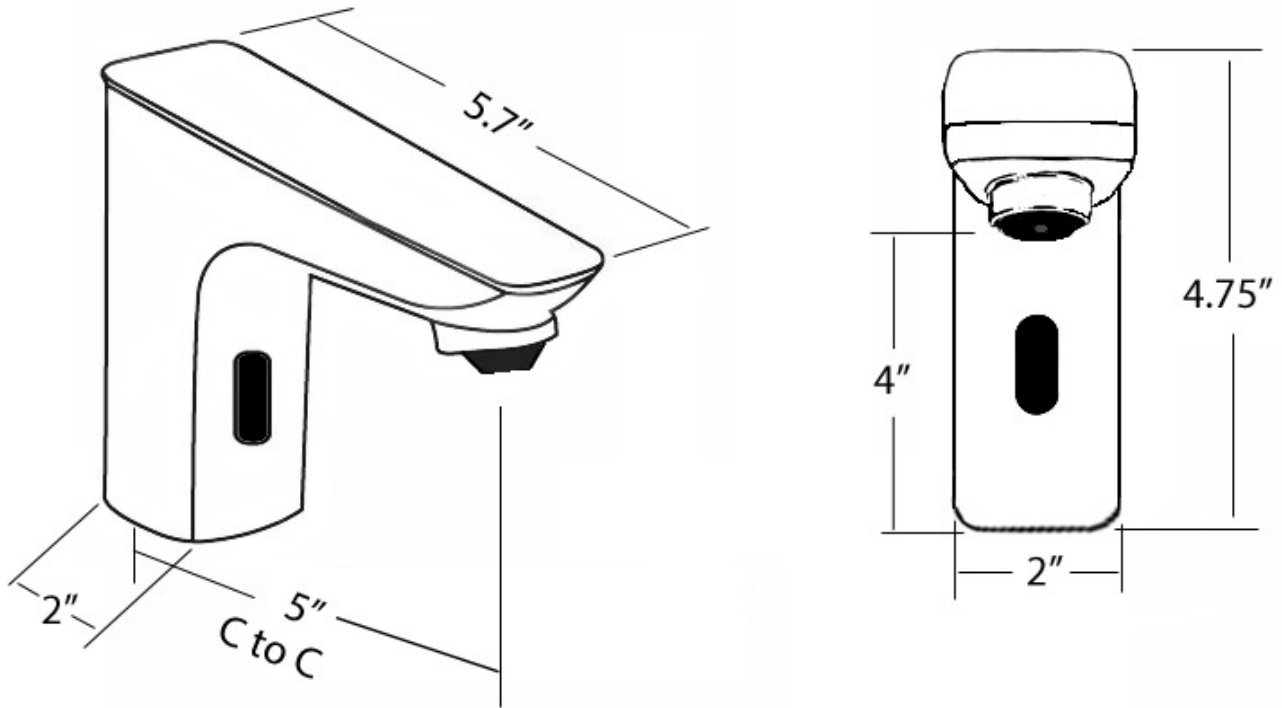

All Dimensions in Inches

Optional Equipment:

- AC Adapter
- Remote Control (one for many dispensers)
- 1 Gallon capacity container.