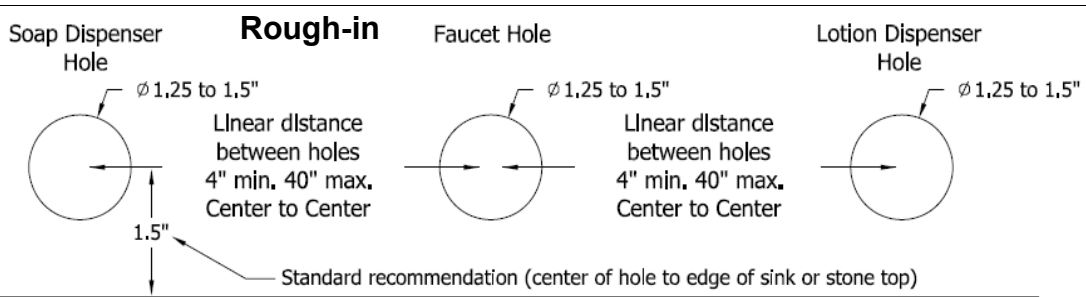

Package Includes

Spout

Soap Pump

All Hose Connections between Pump and Spout

800ml Soap Bottle

Battery Case and Case Holder

Mounting Hardware

Remote Control Optional

All hardware necessary for satisfactory installation

**DESIGNED
& ASSEMBLED IN**

U.S.A.

***BEST SUITED FOR VESSEL SINK
APPLICATIONS WHERE THE TOP
OF THE SINK IS 6" ABOVE THE
COUNTERTOP SURFACE***

SPECIFICATIONS	
MODEL:	PYOS-1206
SPOUT:	BRASS
POWER:	4 (D) BATTERIES / AC ADAPTER OPTIONAL
SOAP PUMP:	6 VOLT NOISE-FREE PERISTALTIC PUMP SYSTEM
COUNTER ACCOMMODATIONS:	PLEASE VIEW ROUGH-IN DRAWINGS ON PAGE TWO
SENSOR TYPE:	ACTIVE INFRARED, SELF-ADJUSTING
SENSING RANGE:	ADJUSTABLE WITH <u>OPTIONAL REMOTE CONTROL</u>
WORKING SOAP:	STANDARD LIQUID SOAP. NO GRIT (INDUSTRIAL) SOAP
SOAP BOTTLE CAPACITY:	800ML (JUST UNDER A QUART) <u>OPTIONAL 1 GALLON CONTAINERS</u>
SOAP AMOUNT PER USE:	0.5ML TO 1.5ML, ADJUSTABLE WITH <u>OPTIONAL REMOTE CONTROL</u>

All Dimensions
in Inches

Battery Cable: 45"
Sensor Cable: 32"
Soap Hose: 32"

Maximum Counter Top Thickness 2"

Optional Equipment:

- AC Adapter
- Remote Control (one for many dispensers)
- 1 Gallon capacity container.