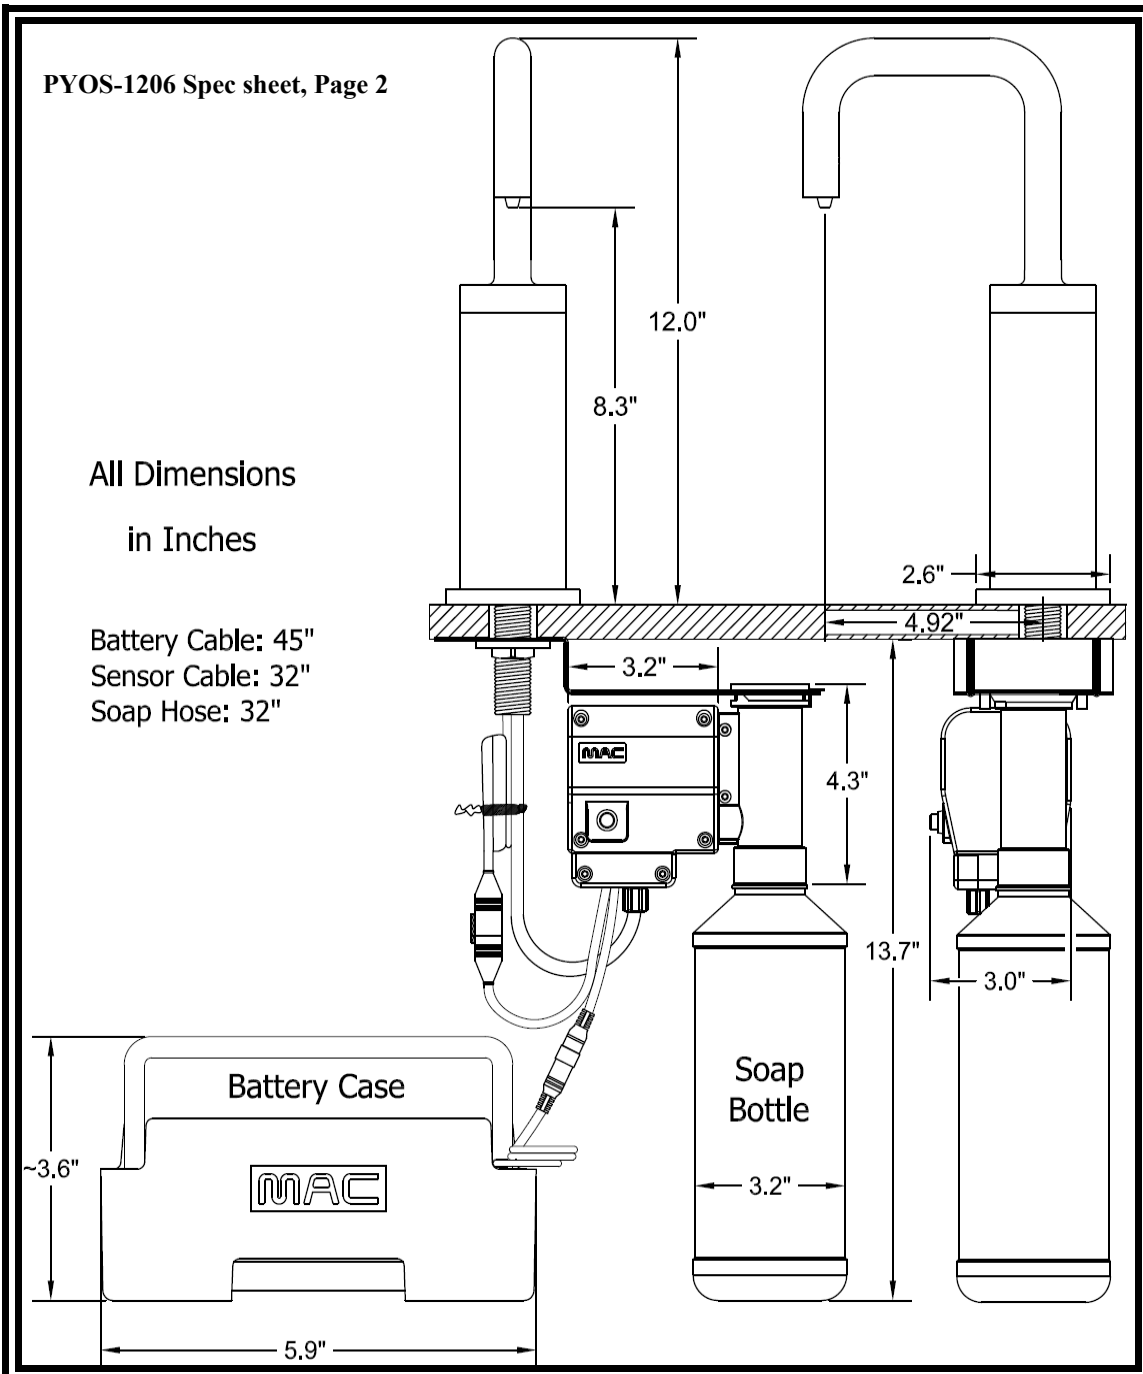

Package Includes

Spout

Soap Pump

All Hose Connections between Pump and Spout

800ml Soap Bottle

Battery Case and Case Holder

Mounting Hardware

Remote Control Optional

All hardware necessary for satisfactory installation

**DESIGNED
& ASSEMBLED IN**

U.S.A.

***BEST SUITED FOR VESSEL SINK
APPLICATIONS WHERE THE TOP
OF THE SINK IS 6" ABOVE THE
COUNTERTOP SURFACE***

SPECIFICATIONS	
MODEL:	PYOS-1206
SPOUT:	BRASS
POWER:	4 (D) BATTERIES / AC ADAPTER OPTIONAL
SOAP PUMP:	6 VOLT NOISE-FREE PERISTALTIC PUMP SYSTEM
COUNTER ACCOMMODATIONS:	PLEASE VIEW ROUGH-IN DRAWINGS ON PAGE TWO
SENSOR TYPE:	ACTIVE INFRARED, SELF-ADJUSTING
SENSING RANGE:	ADJUSTABLE WITH <u>OPTIONAL REMOTE CONTROL</u>
WORKING SOAP:	STANDARD LIQUID SOAP. NO GRIT (INDUSTRIAL) SOAP
SOAP BOTTLE CAPACITY:	800ML (JUST UNDER A QUART) <u>OPTIONAL 1 GALLON CONTAINERS</u>
SOAP AMOUNT PER USE:	0.5ML TO 1.5ML, ADJUSTABLE WITH <u>OPTIONAL REMOTE CONTROL</u>

All Dimensions
in Inches

Battery Cable: 45"
Sensor Cable: 32"
Soap Hose: 32"

Maximum Counter Top Thickness 2"

Optional Equipment:

- AC Adapter
- Remote Control (one for many dispensers)
- 1 Gallon capacity container.