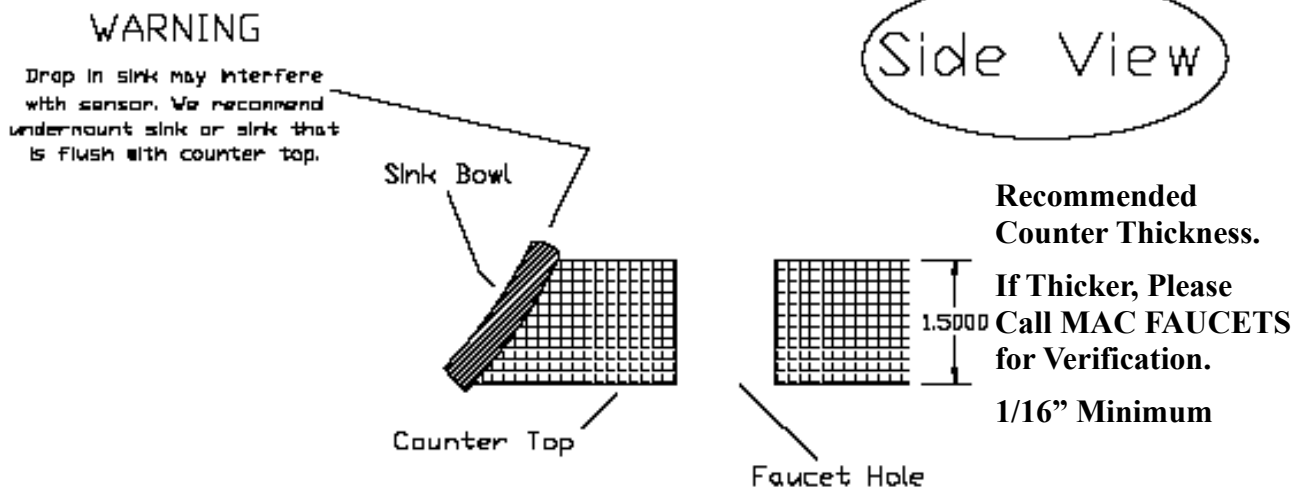

Page 2 of 2

- Rough-in showing faucet hole in solid counter tops. Other holes are optional.
- Square sinks. For round or oval sinks see page 1.
- Faucet hole diameter may not exceed 2"
- All dimensions in inches.