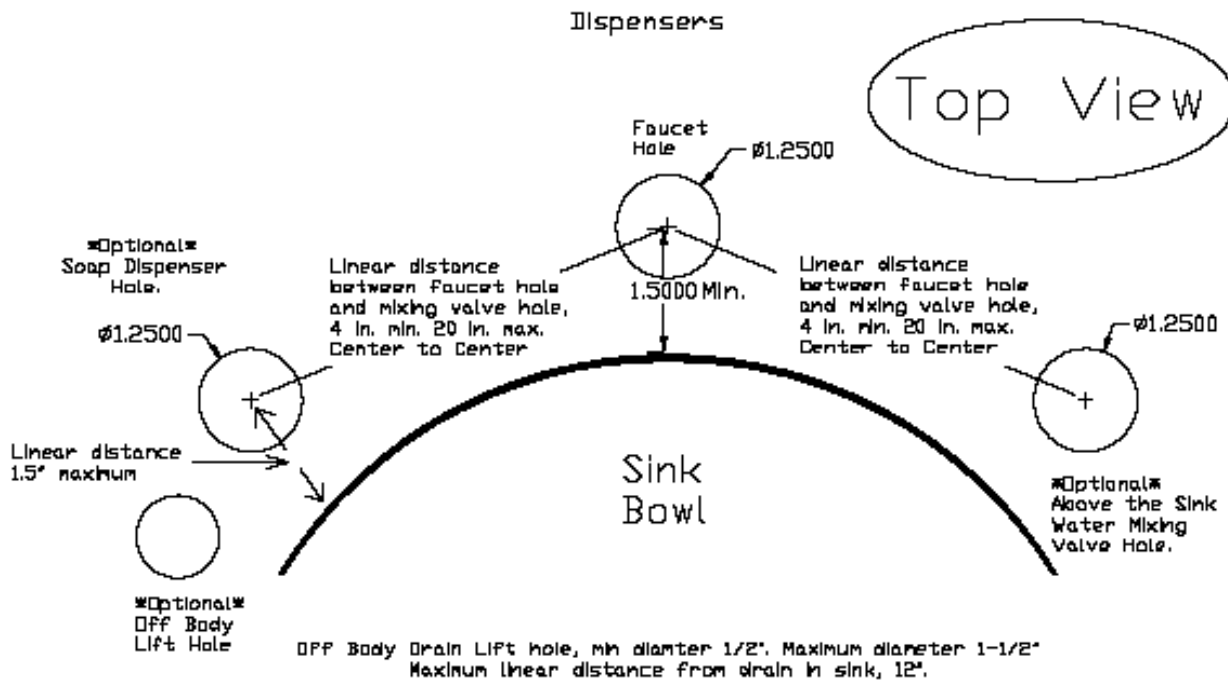

MAC FAUCETS Deck Mount Rough-in

FA400-101, 102, 103, 106, 109, 114, 118, 1100, 1200, 1400, FA4316, FA444-17, 31, 63

Page 1 of 2

- Rough-in showing faucet hole in solid counter tops. Other holes are optional.
- Round or oval sinks. For square sinks see page 2.
- Faucet hole diameter may not exceed 2"
- All dimensions in inches.

Page 2 of 2

- Rough-in showing faucet hole in solid counter tops. Other holes are optional.
- Square sinks. For round or oval sinks see page 1.
- Faucet hole diameter may not exceed 2"
- All dimensions in inches.