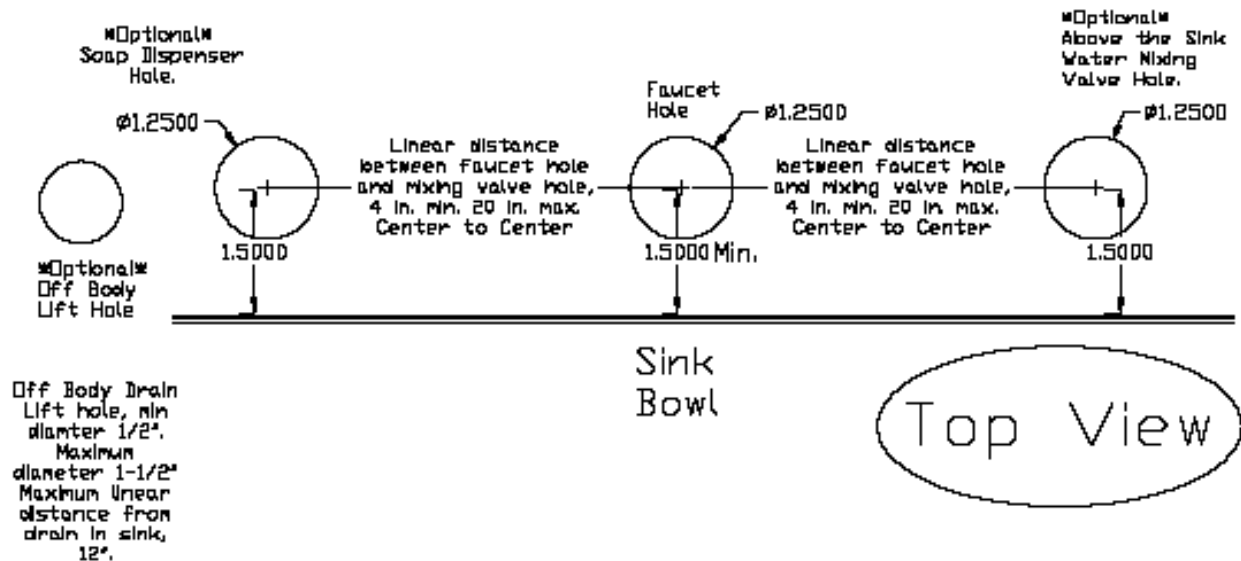

MAC FAUCETS Deck Mount Rough-in

FA400-101, 102, 103, 106, 109, 114, 118, 1100, 1200, 1400, FA4316, FA444-17, 31, 63

Page 1 of 2

- Rough-in showing faucet hole in solid counter tops. Other holes are optional.
- Round or oval sinks. For square sinks see page 2.
- Faucet hole diameter may not exceed 2"
- All dimensions in inches.

Page 2 of 2

- Rough-in showing faucet hole in solid counter tops. Other holes are optional.
- Square sinks. For round or oval sinks see page 1.
- Faucet hole diameter may not exceed 2"
- All dimensions in inches.