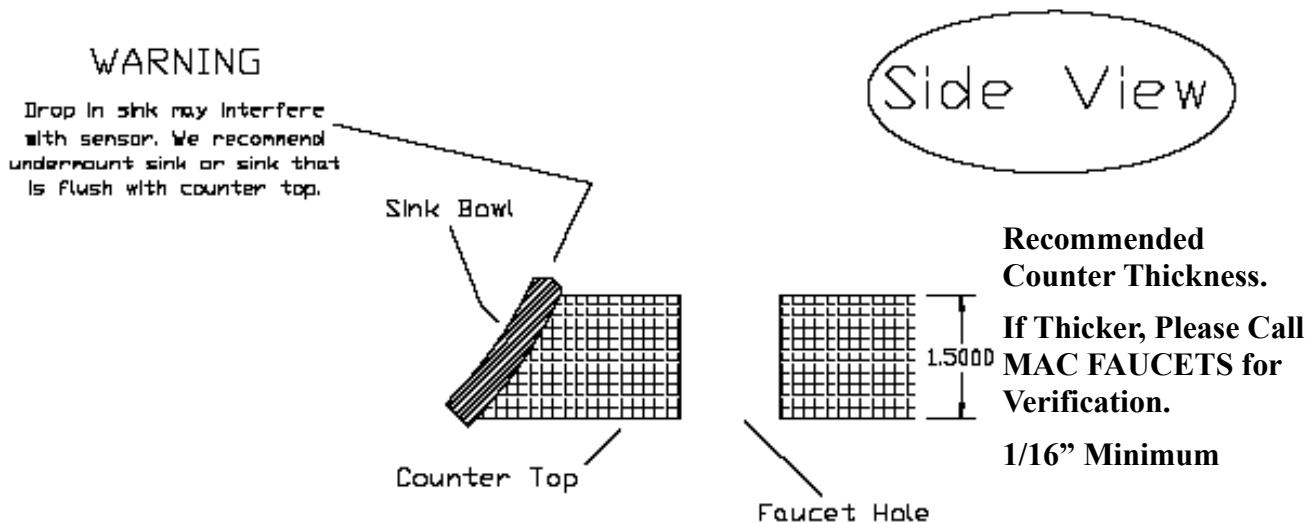

MAC FAUCETS Deck Mount Rough-in

FA400-101, 102, 103, 106, 109, 114, 118, 1100, 1200, 1400, FA4316, FA444-17, 31, 63

Page 1 of 2

- Rough-in showing faucet hole in solid counter tops. Other holes are optional.
- Round or oval sinks. For square sinks see page 2.
- Faucet hole diameter may not exceed 2"
- All dimensions in inches.

Page 2 of 2

- Rough-in showing faucet hole in solid counter tops. Other holes are optional.
- Square sinks. For round or oval sinks see page 1.
- Faucet hole diameter may not exceed 2"
- All dimensions in inches.