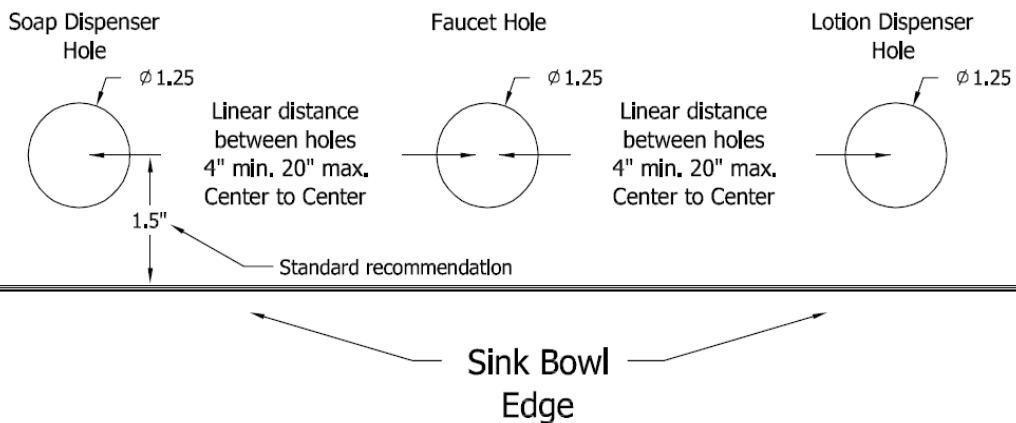

MAC FAUCETS

Electronic, Sensor bulk Soap Dispenser

**Closely
matching MAC
FA400-109
electronic
faucet**

Package Includes

Spout
Soap Pump
*All Hose Connections
between Pump and
Spout*
800ml Soap Bottle
*Battery Compartment
or Optional AC Power
Supply*
Mounting Hardware
*Remote Control
Optional*
*All hardware necessary for
satisfactory installation*

**DESIGNED
& ASSEMBLED IN**

SPECIFICATIONS

SPECIFICATIONS	
MODEL:	PYOS-109
SPOUT:	SOLID BRASS
POWER:	4 (D) BATTERIES / AC ADAPTER OPTIONAL
SOAP PUMP:	6 VOLT PERISTALTIC PUMP SYSTEM
COUNTER ACCOMMODATION:	ACCOMMODATES COUNTER THICKNESS UP TO 2"
SENSOR TYPE:	ACTIVE INFRARED, SELF-ADJUSTING
SENSING RANGE:	2" TO 6" ADJUSTABLE WITH OPTIONAL REMOTE CONTROL
WORKING SOAP:	STANDARD LIQUID SOAP. NO GRIT (INDUSTRIAL) SOAP
SOAP BOTTLE CAPACITY:	800ML (JUST UNDER A QUART) OPTIONAL 1 GALLON CONTAINERS
SOAP AMOUNT PER USE:	0.5ML TO 1.5ML, ADJUSTABLE WITH OPTIONAL REMOTE CONTROL
REMOTE CONTROL:	HAND HELD. OPTIONAL
FINISH SELECTION:	20+ MATCHING FINISHES

All Dimensions below are approximate in inches

Rough-in

- Optional Equipment:**
- AC Adapter
 - Remote Control (one for many dispensers)
 - 1 Gallon capacity container.