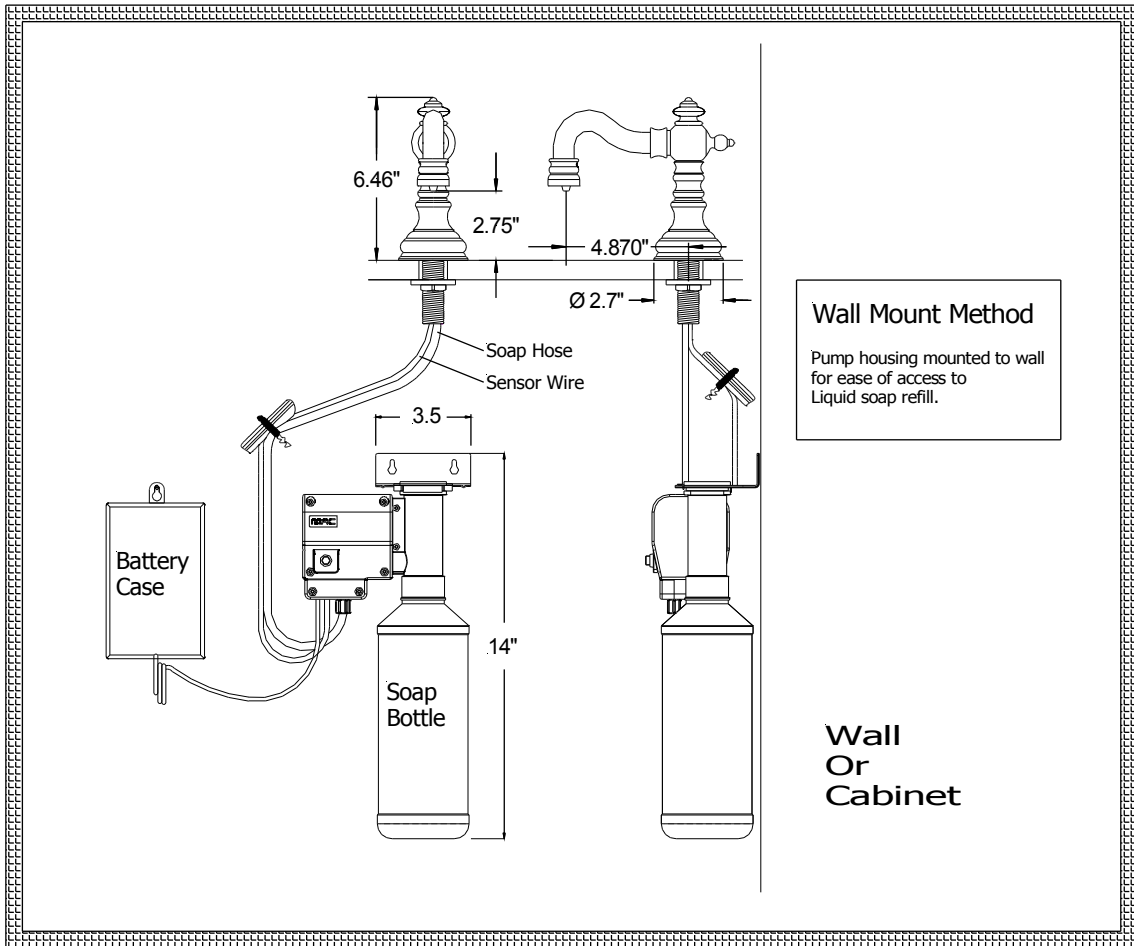

MAC FAUCETS

Electronic, Sensor bulk Soap Dispenser

**Closely
matching MAC
FA400-109
electronic
faucet**

Package Includes

Spout
Soap Pump
*All Hose Connections
between Pump and
Spout*
800ml Soap Bottle
*Battery Compartment
or Optional AC Power
Supply*
Mounting Hardware
*Remote Control
Optional*
*All hardware necessary for
satisfactory installation*

Model: PYOS-109

Features:

- No Need to Purchase Expensive Soap Cartridges.
- Dispenses Standard liquid Soap.
- Solid Brass Spout
- Mounting hardware made of stainless steel
- Battery Powered, AC Optional.
- Available in Twenty + Matching finishes

**DESIGNED
& ASSEMBLED IN**

SPECIFICATIONS

SPECIFICATIONS	
MODEL:	PYOS-109
SPOUT:	SOLID BRASS
POWER:	4 (D) BATTERIES / AC ADAPTER OPTIONAL
SOAP PUMP:	6 VOLT PERISTALTIC PUMP SYSTEM
COUNTER ACCOMMODATION:	ACCOMMODATES COUNTER THICKNESS UP TO 2"
SENSOR TYPE:	ACTIVE INFRARED, SELF-ADJUSTING
SENSING RANGE:	2" TO 6" ADJUSTABLE WITH OPTIONAL REMOTE CONTROL
WORKING SOAP:	STANDARD LIQUID SOAP. NO GRIT (INDUSTRIAL) SOAP
SOAP BOTTLE CAPACITY:	800ML (JUST UNDER A QUART) OPTIONAL 1 GALLON CONTAINERS
SOAP AMOUNT PER USE:	0.5ML TO 1.5ML, ADJUSTABLE WITH OPTIONAL REMOTE CONTROL
REMOTE CONTROL:	HAND HELD. OPTIONAL
FINISH SELECTION:	20+ MATCHING FINISHES

All Dimensions below are approximate in inches

Rough-in

- Optional Equipment:**
- AC Adapter
 - Remote Control (one for many dispensers)
 - 1 Gallon capacity container.