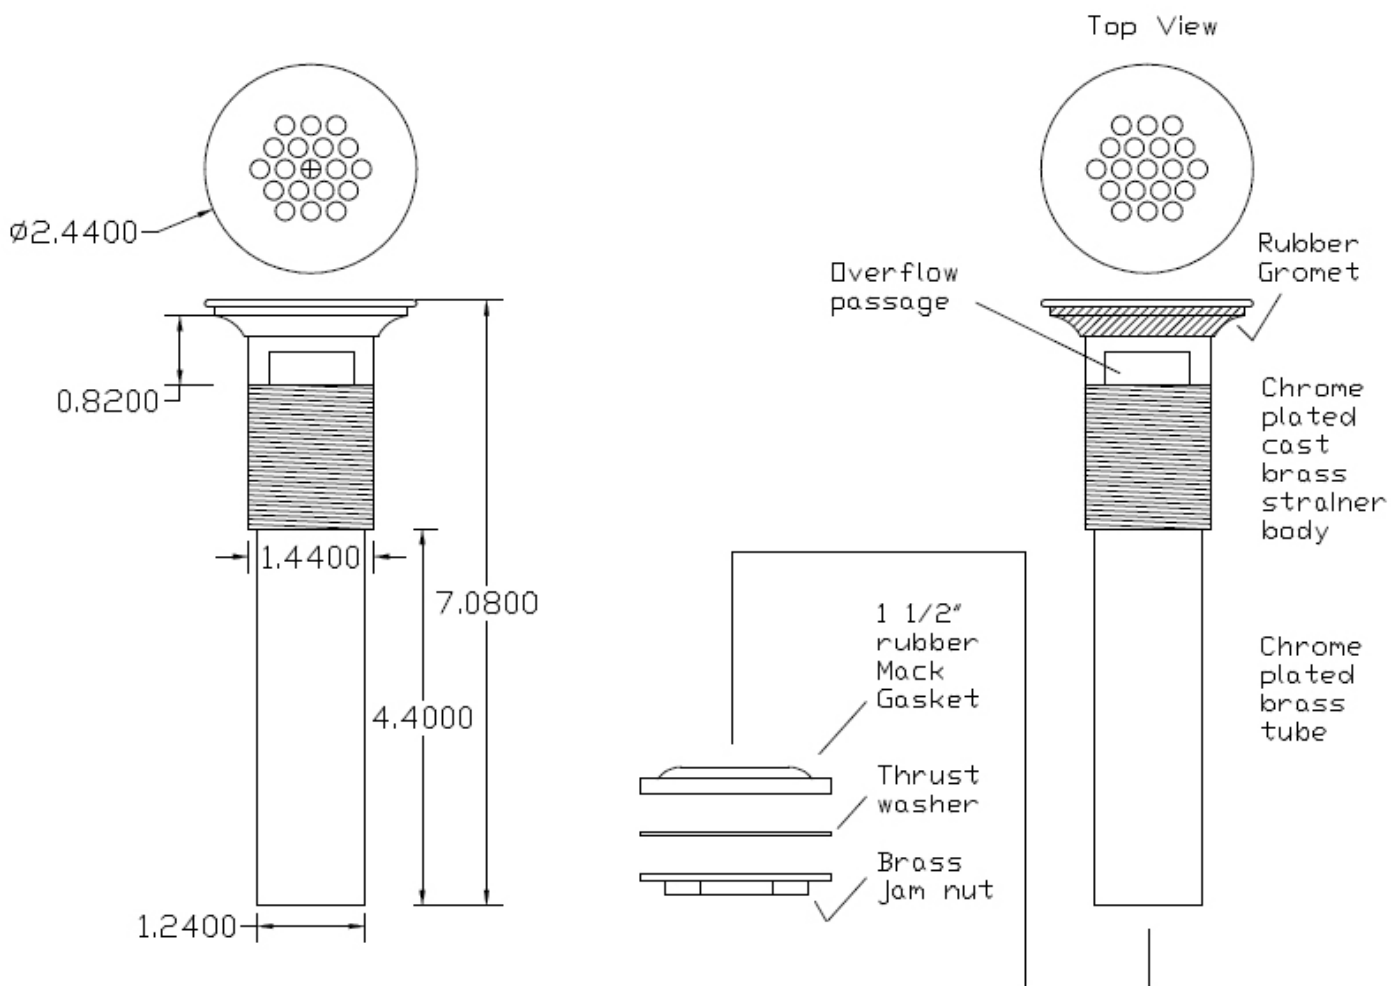

MAC FAUCET

A-13000 Grid Drain

- **WITH OVER FLOW PORT.**
- All brass construction.
- Finish applies to strainer body only.
- Maybe specified for sink without overflow, please call for details.
- All dimensions in inches.

To be specified:

Finish for Strainer body.

Finish for brass tube and jam nut

Notes: