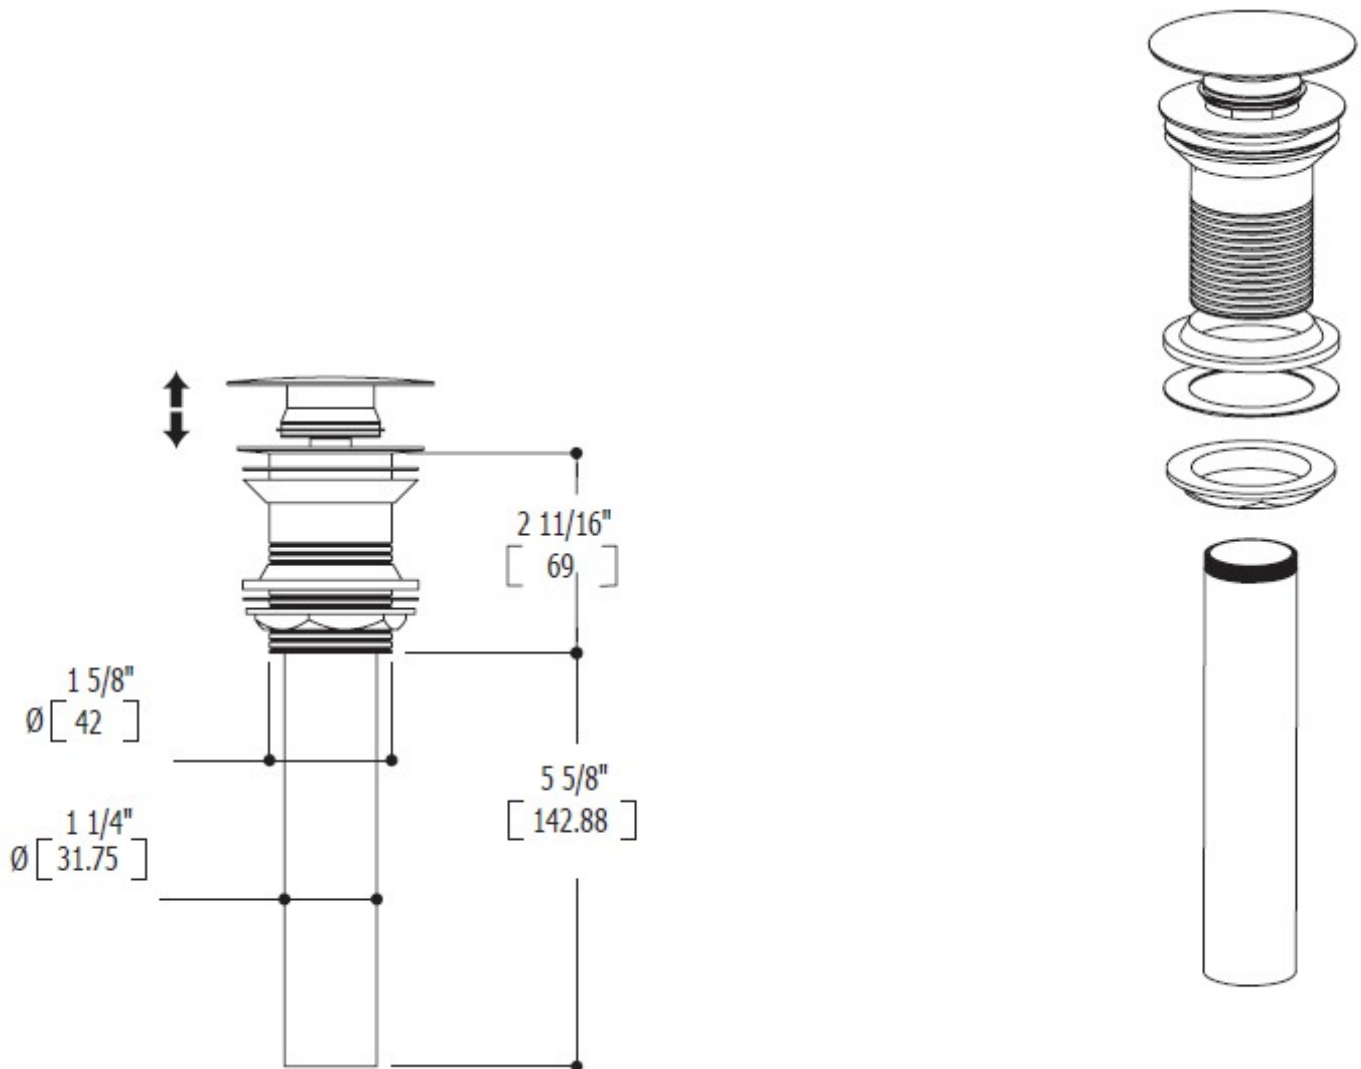

MAC FAUCET

Push-push Umbrella drain

- All brass construction.
- Push to open, push to close Umbrella type.
- All dimensions in inches.

To be specified:

With overflow port: Model number A-13600

Without Overflow port: Model number A-13700

Finish.

Notes: