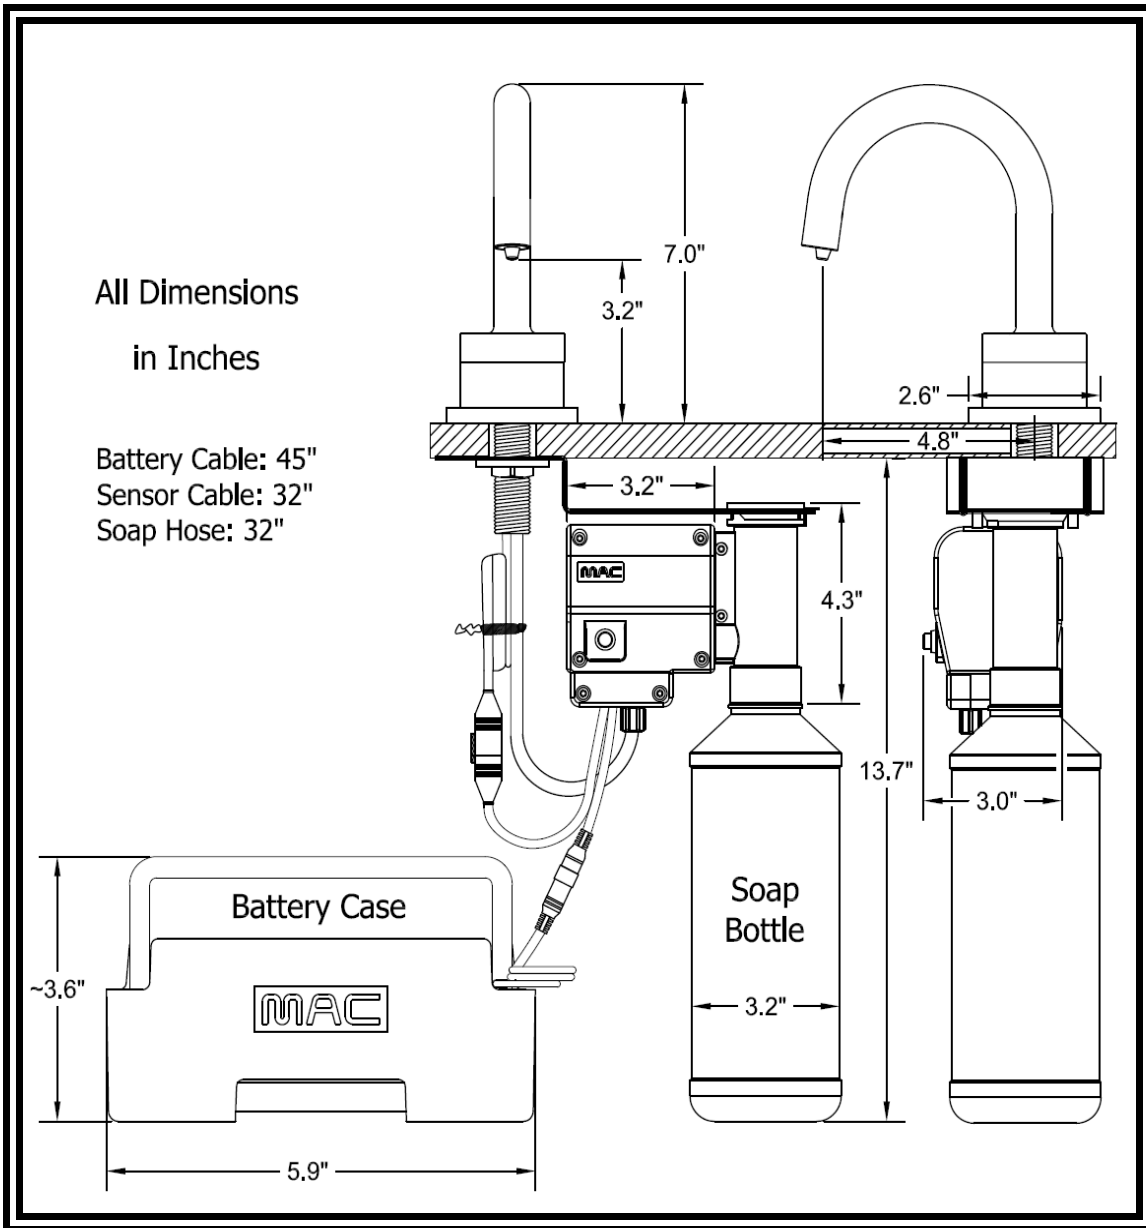

Package Includes

Spout

Soap Pump

*All Hose Connections between Pump
and Spout*

800ml Soap Bottle

*Battery Case and
Case Holder*

Mounting Hardware

Remote Control Optional

*All hardware necessary for satisfactory
installation*

**DESIGNED
& ASSEMBLED IN**

U.S.A.

***BEST SUITED FOR VESSEL SINK
APPLICATIONS WHERE THE TOP
OF THE SINK IS 1" ABOVE THE
COUNTERTOP SURFACE***

SPECIFICATIONS	
MODEL:	PYOS-1101
SPOUT:	BRASS
POWER:	4 (D) BATTERIES / AC ADAPTER OPTIONAL
SOAP PUMP:	6 VOLT NOISE-FREE PERISTALTIC PUMP SYSTEM
COUNTER ACCOMMODATIONS:	PLEASE VIEW ROUGH-IN DRAWINGS ON PAGE TWO
SENSOR TYPE:	ACTIVE INFRARED, SELF-ADJUSTING
SENSING RANGE:	ADJUSTABLE WITH <u>OPTIONAL REMOTE CONTROL</u>
WORKING SOAP:	STANDARD LIQUID SOAP, NO GRIT (INDUSTRIAL) SOAP
SOAP BOTTLE CAPACITY:	800ML (JUST UNDER A QUART) <u>OPTIONAL 1 GALLON CONTAINERS</u>
SOAP AMOUNT PER USE:	0.5ML TO 1.5ML, ADJUSTABLE WITH <u>OPTIONAL REMOTE CONTROL</u>