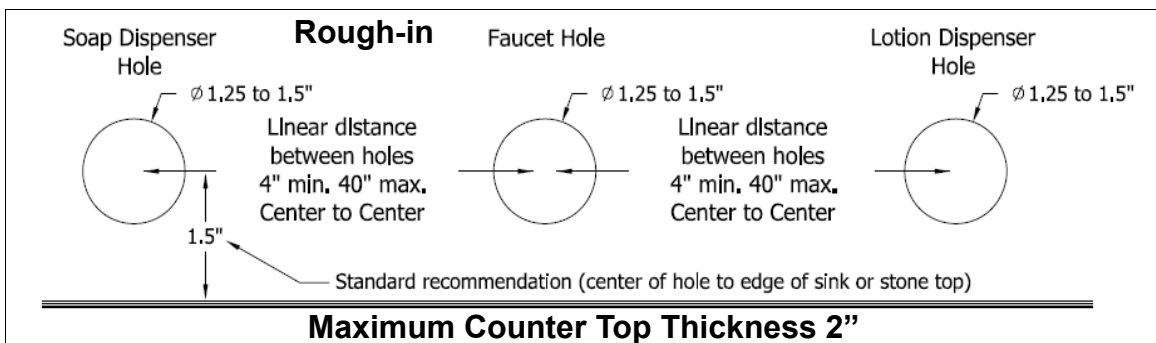

Package Includes

Spout

Soap Pump

*All Hose Connections between Pump
and Spout*

800ml Soap Bottle

*Battery Case and
Case Holder*

Mounting Hardware

Remote Control Optional

*All hardware necessary for satisfactory
installation*

**DESIGNED
& ASSEMBLED IN**

U.S.A.

***BEST SUITED FOR VESSEL SINK
APPLICATIONS WHERE THE TOP
OF THE SINK IS 1" ABOVE THE
COUNTERTOP SURFACE***

SPECIFICATIONS	
MODEL:	PYOS-1101
SPOUT:	BRASS
POWER:	4 (D) BATTERIES / AC ADAPTER OPTIONAL
SOAP PUMP:	6 VOLT NOISE-FREE PERISTALTIC PUMP SYSTEM
COUNTER ACCOMMODATIONS:	PLEASE VIEW ROUGH-IN DRAWINGS ON PAGE TWO
SENSOR TYPE:	ACTIVE INFRARED, SELF-ADJUSTING
SENSING RANGE:	ADJUSTABLE WITH <u>OPTIONAL REMOTE CONTROL</u>
WORKING SOAP:	STANDARD LIQUID SOAP, NO GRIT (INDUSTRIAL) SOAP
SOAP BOTTLE CAPACITY:	800ML (JUST UNDER A QUART) <u>OPTIONAL 1 GALLON CONTAINERS</u>
SOAP AMOUNT PER USE:	0.5ML TO 1.5ML, ADJUSTABLE WITH <u>OPTIONAL REMOTE CONTROL</u>