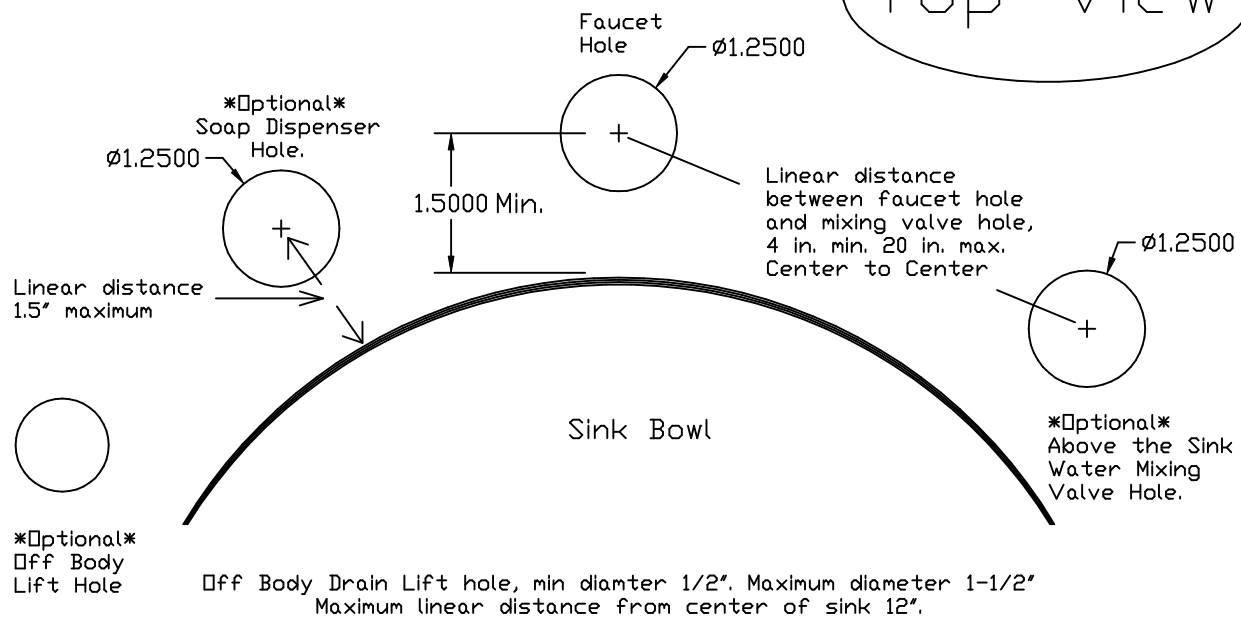

Optional Equipment:

- Lavatory Drain, Grid and Pop-Up Type. • Deck Plate for 8" Center Sinks.
- Adjustable Under the Sink Mixing Valve. • Matching Above The Sink
- Water Mixing Valve. • Matching Soap Dispenser. • Matching Hole Cap
- Cover. • Matching Off-Body Pop-Up Lift. • AC Adapters.

All Dimensions in Inches

MAC Faucets 1289 North Post Oak Rd. STE 160 Houston TX 77055

www.macfaucets.com Tel 866 558 3200 Fax 310 919 3073 Email Info@macfaucets.com

MAC FAUCETS

Rough-in for Deck Mounted Faucets,
Water Mixing Valves, and Soap
Dispensers

Top View

Side View

MAC FAUCETS

Rough-in for Deck Mounted Faucets,
Water Mixing Valves, and Soap
Dispensers

WARNING

Drop in sink may interfere with sensor. We recommend undermount sink or sink that is flush with counter top.

Sink Bowl

Side View

Recommended counter thickness. If thicker, please call MAC Faucets for verification.... 1/16" minimum