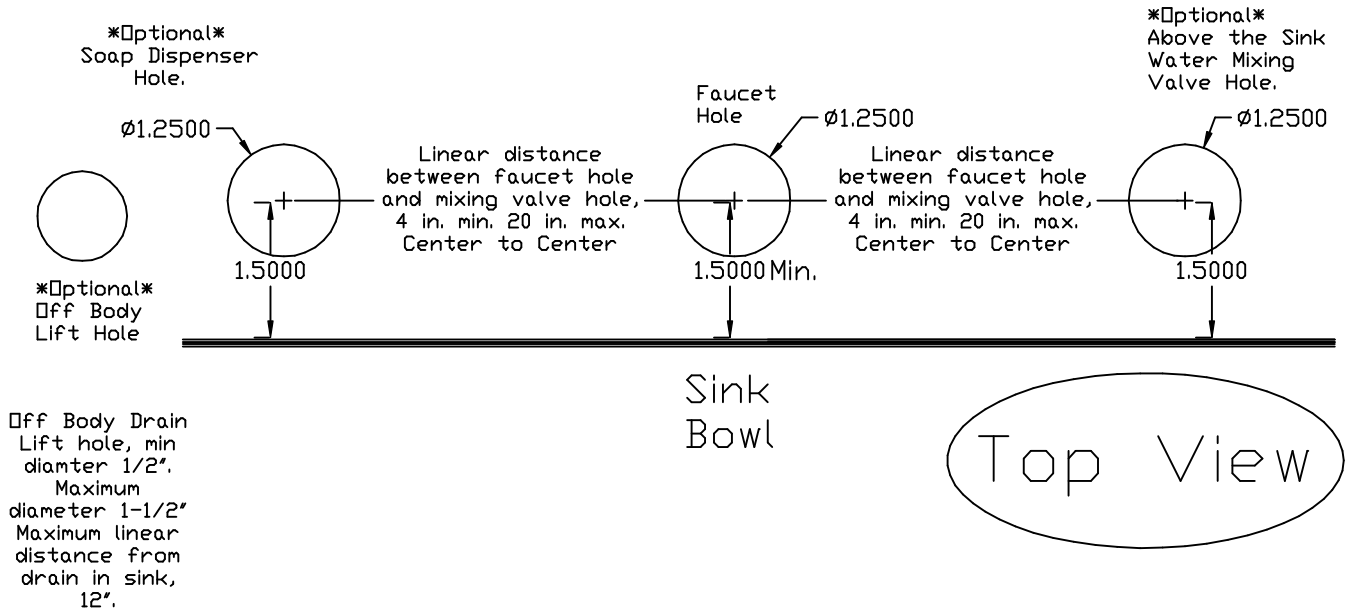

Optional Equipment:

- Lavatory Drain, Grid and Pop-Up Type. • Deck Plate for 8" Center Sinks.
- Adjustable Under the Sink Mixing Valve. • Matching Above The Sink
- Water Mixing Valve. • Matching Soap Dispenser. • Matching Hole Cap
- Cover. • Matching Off-Body Pop-Up Lift. • AC Adapters.

Top View

Side View

MAC FAUCETS

Rough-in for Deck Mounted Faucets,
Water Mixing Valves, and Soap
Dispensers

WARNING

Drop in sink may interfere with sensor. We recommend undermount sink or sink that is flush with counter top.

Sink Bowl

Side View

Recommended counter thickness. If thicker, please call MAC Faucets for verification.... 1/16" minimum