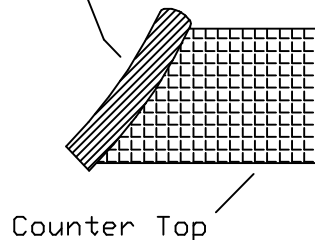

Top View

Side View

MAC FAUCETS

Rough-in for Deck Mounted Faucets,
Water Mixing Valves, and Soap
Dispensers

WARNING

Drop in sink may interfere with sensor. We recommend undermount sink or sink that is flush with counter top.

Sink Bowl

Side View

Recommended counter thickness. If thicker, please call MAC Faucets for verification.... 1/16" minimum