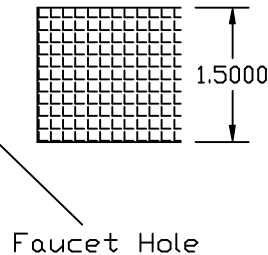

All Dimensions in Inches

MAC Faucets 1289 North Post Oak Rd. STE 160 Houston TX 77055

www.macfaucets.com Tel 866 558 3200 Fax 310 919 3073 Email Info@macfaucets.com

MAC FAUCETS

Rough-in for Deck Mounted Faucets,
Water Mixing Valves, and Soap
Dispensers

Top View

Side View

MAC FAUCETS

Rough-in for Deck Mounted Faucets,
Water Mixing Valves, and Soap
Dispensers

WARNING

Drop in sink may interfere with sensor. We recommend undermount sink or sink that is flush with counter top.

Sink Bowl

Side View

Recommended counter thickness. If thicker, please call MAC Faucets for verification.... 1/16" minimum