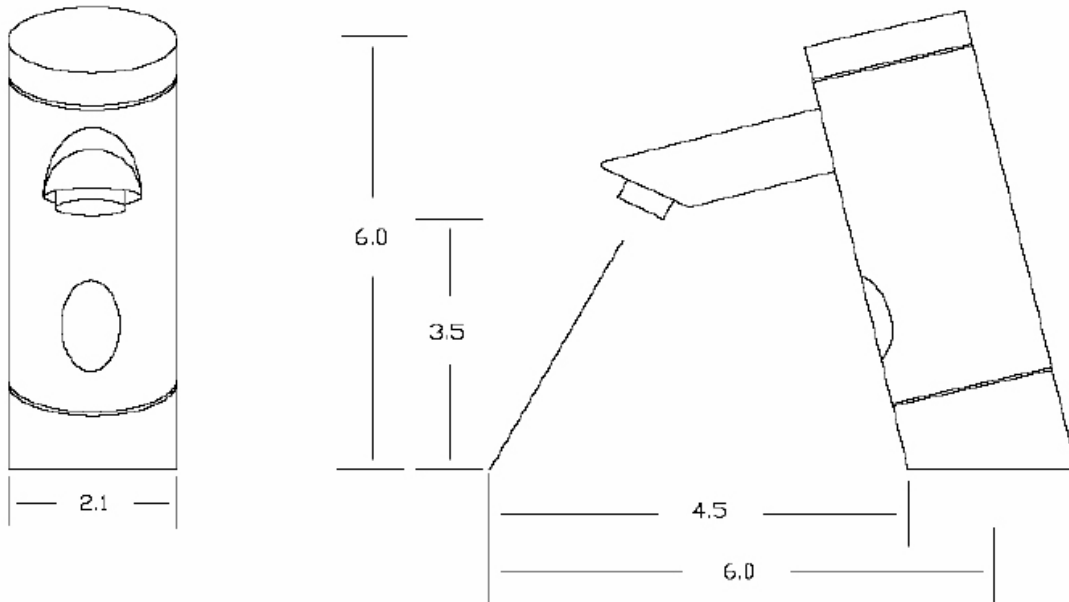

SPECIFICATIONS AND DIMENSIONS

MODEL:	FA444HD-63
SPOUT:	CHROME PLATED SOLID BRASS
POWER:	4 (AA) ALKALINE BATTERIES OR AC ADAPTER
BATTERY LIFE EXPECTANCY:	200,000 CYCLES
SOLENOID VALVE:	6 VOLT MAGNET LATCHING
WORKING WATER PRESSURE:	1 PSI -100 PSI
SUPPLY INLET SIZE:	1/2" NPT MALE
WATER TEMPERATURE CONTROL:	NONE
POP-UP DRAIN ROD:	NONE
SENSOR TYPE AND LOCATION:	ACTIVE INFRARED, NECK MOUNT
SENSOR MICROPROCESSOR:	DIGITAL, PUG AND PLAY
SENSING RANGE:	2" TO 6"
RESPONSE TIME:	0.6 SECOND
SHUT-OFF DELAY TIME:	2 SECOND
MAXIMUM RUNNING TIME:	60 SECONDS
PARTICLE FILTER SIZE:	50 MESH
AERATOR:	2.2 GPM. OPTIONAL 1.0 GPM, 0.5 GPM

Optional Equipment:

- Lavatory Drain, Grid and Pop-Up Type.   • Deck Plate for 8" Center Sinks.
- Adjustable Under the Sink Mixing Valve.   • Matching Above The Sink
- Water Mixing Valve.   • Matching Soap Dispenser.   • Matching Hole Cap
- Cover.   • Matching Off-Body Pop-Up Lift.   • AC Adapters.

All Dimensions in Inches

MAC Faucets 1289 North Post Oak Rd. STE 160 Houston TX 77055

www.macfaucets.com Tel 866 558 3200 Fax 310 919 3073 Email Info@macfaucets.com