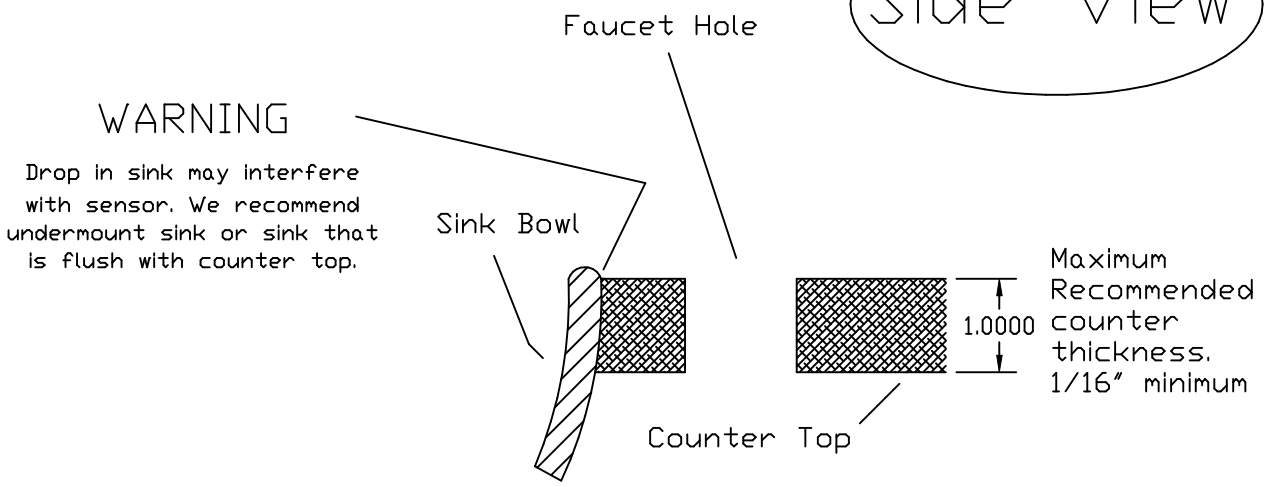

Top View

Side View

MAC FAUCETS

Rough-in for Deck Mounted Faucets,
Water Mixing Valves, and Soap
Dispensers

WARNING

Drop in sink may interfere with sensor. We recommend undermount sink or sink that is flush with counter top.