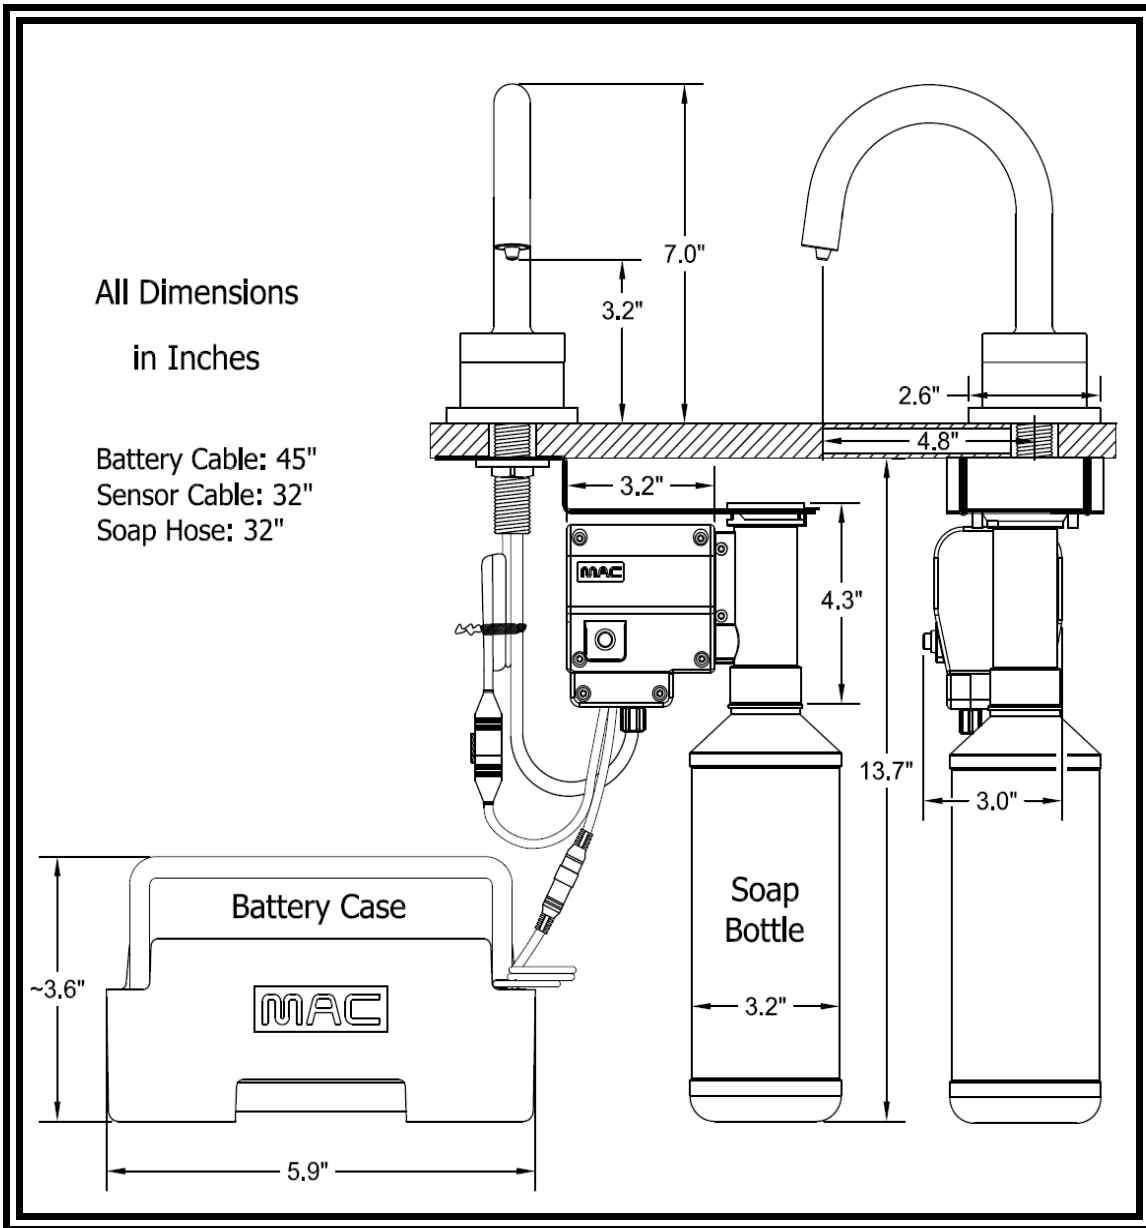

Package Includes

Spout

Soap Pump

All Hose Connections between Pump and Spout

800ml Soap Bottle

Battery Case and Case Holder

Mounting Hardware

Remote Control Optional

All hardware necessary for satisfactory installation

BEST SUITED FOR VESSEL SINK APPLICATIONS WHERE THE TOP OF THE SINK IS 1" ABOVE THE COUNTERTOP SURFACE

SPECIFICATIONS

SPECIFICATIONS	
MODEL:	PYOS-1101
SPOUT:	BRASS
POWER:	4 (D) BATTERIES / AC ADAPTER OPTIONAL
SOAP PUMP:	6 VOLT NOISE-FREE PERISTALTIC PUMP SYSTEM
COUNTER ACCOMMODATIONS:	PLEASE VIEW ROUGH-IN DRAWINGS ON PAGE TWO
SENSOR TYPE:	ACTIVE INFRARED, SELF-ADJUSTING
SENSING RANGE:	ADJUSTABLE WITH <u>OPTIONAL REMOTE CONTROL</u>
WORKING SOAP:	STANDARD LIQUID SOAP, NO GRIT (INDUSTRIAL) SOAP
SOAP BOTTLE CAPACITY:	800ML (JUST UNDER A QUART) <u>OPTIONAL 1 GALLON CONTAINERS</u>
SOAP AMOUNT PER USE:	0.5ML TO 1.5ML, ADJUSTABLE WITH <u>OPTIONAL REMOTE CONTROL</u>