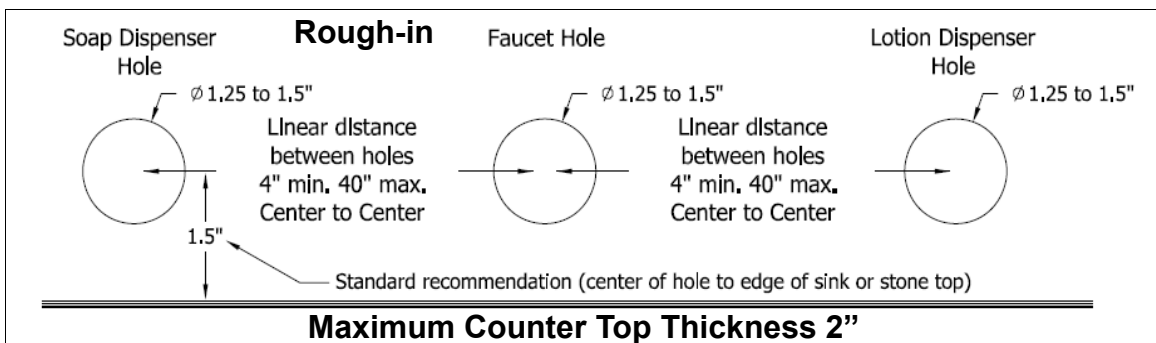

Package Includes

Spout

Soap Pump

All Hose Connections between Pump and Spout

800ml Soap Bottle

Battery Case and Case Holder

Mounting Hardware

Remote Control Optional

All hardware necessary for satisfactory installation

BEST SUITED FOR VESSEL SINK APPLICATIONS WHERE THE TOP OF THE SINK IS 1" ABOVE THE COUNTERTOP SURFACE

SPECIFICATIONS

SPECIFICATIONS	
MODEL:	PYOS-1101
SPOUT:	BRASS
POWER:	4 (D) BATTERIES / AC ADAPTER OPTIONAL
SOAP PUMP:	6 VOLT NOISE-FREE PERISTALTIC PUMP SYSTEM
COUNTER ACCOMMODATIONS:	PLEASE VIEW ROUGH-IN DRAWINGS ON PAGE TWO
SENSOR TYPE:	ACTIVE INFRARED, SELF-ADJUSTING
SENSING RANGE:	ADJUSTABLE WITH <u>OPTIONAL REMOTE CONTROL</u>
WORKING SOAP:	STANDARD LIQUID SOAP, NO GRIT (INDUSTRIAL) SOAP
SOAP BOTTLE CAPACITY:	800ML (JUST UNDER A QUART) <u>OPTIONAL 1 GALLON CONTAINERS</u>
SOAP AMOUNT PER USE:	0.5ML TO 1.5ML, ADJUSTABLE WITH <u>OPTIONAL REMOTE CONTROL</u>