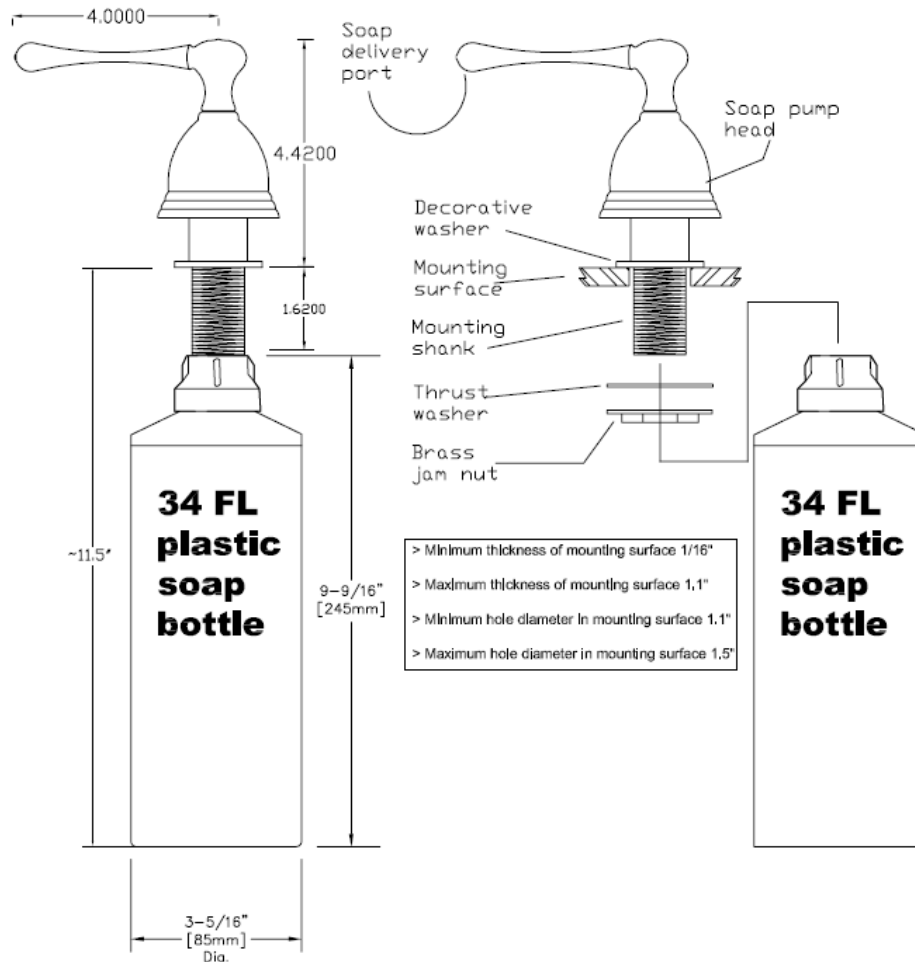

## A-11110 *Bobcat* Soap Dispenser

- Soap head and delivery port: same finish.
- Decorative washer and mounting shank: same finish.
- Plastic reservoir filled from above or below sink.
- Capacity: 34FL.
- All dimensions in inches (except where noted).

### To be specified:

Finish for head and port.

Finish for decorative washer and mounting shank.