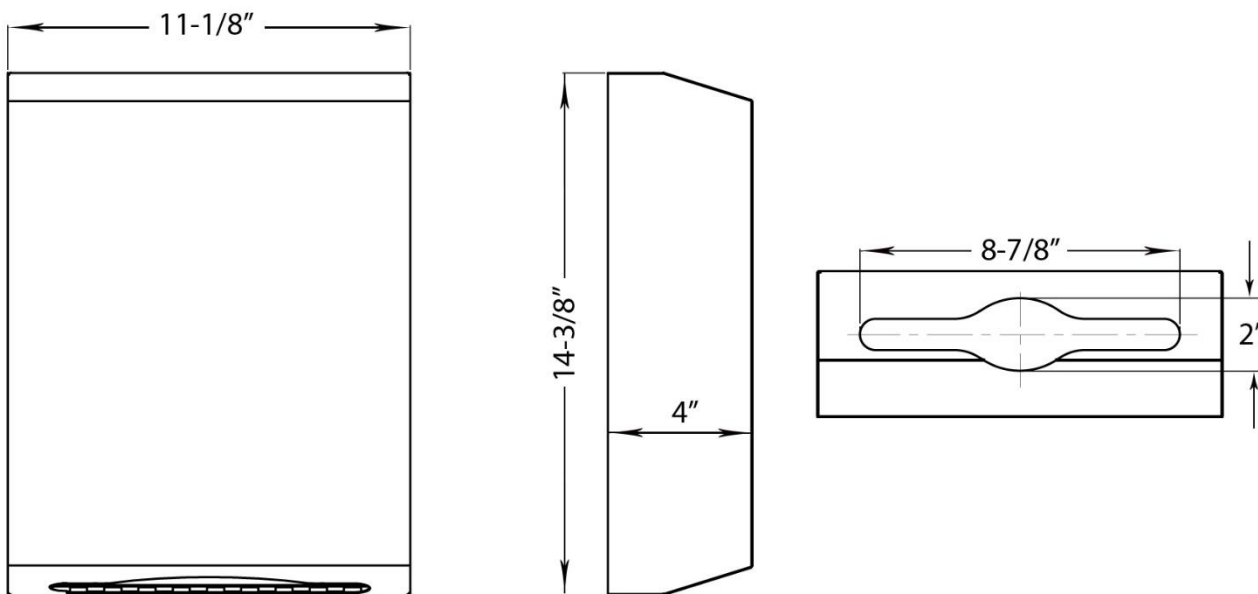

**SPECIFICATIONS AND DIMENSIONS**

|                               |  |
|-------------------------------|--|
| <b>MODEL:</b>                 | <b>FTD-7</b>                                 |
| <b>BODY:</b>                  | STAINLESS STEEL                              |
| <b>WALL BASE:</b>             | STAINLESS STEEL                              |
| <b>POWER:</b>                 | MANUAL                                       |
| <b>SETTINGS:</b>              | N/A  |
| <b>TIME SET SWITCH:</b>       | N/A  |
| <b>PAPER TOWEL CONTAINER:</b> | MULTIFOLD PAPER TOWEL 9.0" - 9.5" SHEET SIZE |
| <b>SENSOR SETTINGS:</b>       | N/A  |
| <b>APPLICATION:</b>           | COMMERCIAL                                   |
| <b>FINISHES:</b>              | AVAILABLE IN 20+ FINISHES.                   |

All Dimensions in Inches

**NOTES**