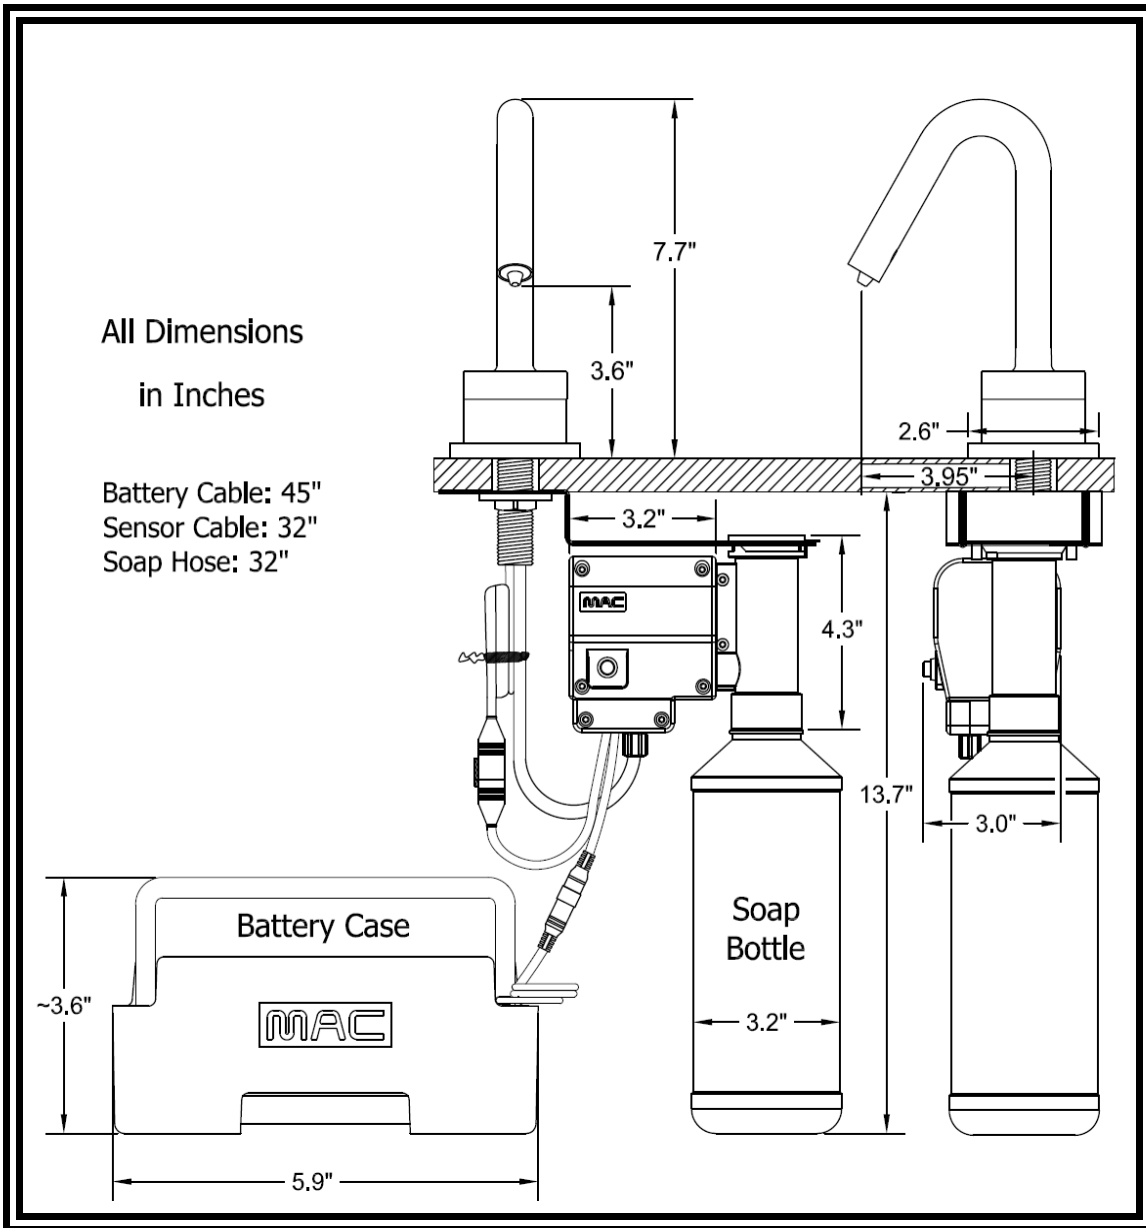

Package Includes

Spout

Soap Pump

*All Hose Connections between Pump
and Spout*

800ml Soap Bottle

*Battery Case and
Case Holder*

Mounting Hardware

Remote Control Optional

*All hardware necessary for satisfactory
installation*

**DESIGNED
& ASSEMBLED IN**

U.S.A.

***BEST SUITED FOR VESSEL SINK
APPLICATIONS WHERE THE TOP
OF THE SINK IS 1" ABOVE THE
COUNTERTOP SURFACE***

SPECIFICATIONS

SPECIFICATIONS	
MODEL:	PYOS-1401
SPOUT:	BRASS
POWER:	4 (D) BATTERIES / AC ADAPTER OPTIONAL
SOAP PUMP:	6 VOLT NOISE-FREE PERISTALTIC PUMP SYSTEM
COUNTER ACCOMMODATIONS:	PLEASE VIEW ROUGH-IN DRAWINGS ON PAGE TWO
SENSOR TYPE:	ACTIVE INFRARED, SELF-ADJUSTING
SENSING RANGE:	ADJUSTABLE WITH <u>OPTIONAL REMOTE CONTROL</u>
WORKING SOAP:	STANDARD LIQUID SOAP. NO GRIT (INDUSTRIAL) SOAP
SOAP BOTTLE CAPACITY:	800ML (JUST UNDER A QUART) <u>OPTIONAL 1 GALLON CONTAINERS</u>
SOAP AMOUNT PER USE:	0.5ML TO 1.5ML, ADJUSTABLE WITH <u>OPTIONAL REMOTE CONTROL</u>