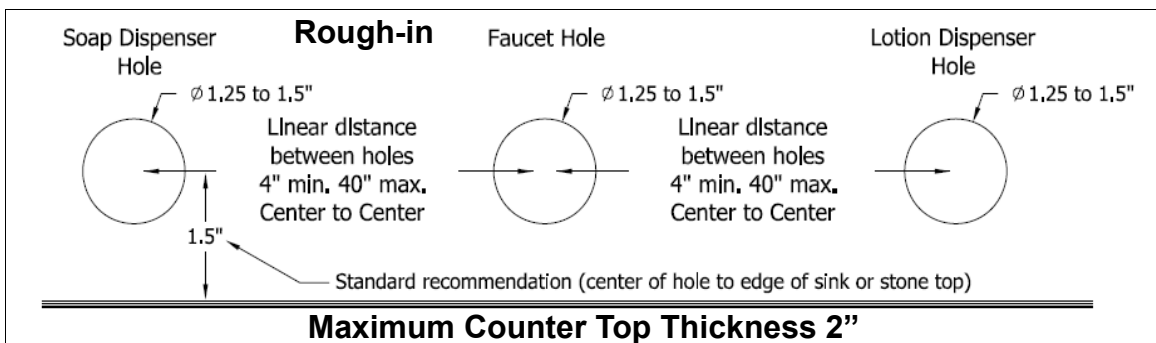

Package Includes

Spout

Soap Pump

*All Hose Connections between Pump
and Spout*

800ml Soap Bottle

*Battery Case and
Case Holder*

Mounting Hardware

Remote Control Optional

*All hardware necessary for satisfactory
installation*

**DESIGNED
& ASSEMBLED IN**

U.S.A.

***BEST SUITED FOR VESSEL SINK
APPLICATIONS WHERE THE TOP
OF THE SINK IS 1" ABOVE THE
COUNTERTOP SURFACE***

SPECIFICATIONS

SPECIFICATIONS	
MODEL:	PYOS-1401
SPOUT:	BRASS
POWER:	4 (D) BATTERIES / AC ADAPTER OPTIONAL
SOAP PUMP:	6 VOLT NOISE-FREE PERISTALTIC PUMP SYSTEM
COUNTER ACCOMMODATIONS:	PLEASE VIEW ROUGH-IN DRAWINGS ON PAGE TWO
SENSOR TYPE:	ACTIVE INFRARED, SELF-ADJUSTING
SENSING RANGE:	ADJUSTABLE WITH <u>OPTIONAL REMOTE CONTROL</u>
WORKING SOAP:	STANDARD LIQUID SOAP. NO GRIT (INDUSTRIAL) SOAP
SOAP BOTTLE CAPACITY:	800ML (JUST UNDER A QUART) <u>OPTIONAL 1 GALLON CONTAINERS</u>
SOAP AMOUNT PER USE:	0.5ML TO 1.5ML, ADJUSTABLE WITH <u>OPTIONAL REMOTE CONTROL</u>