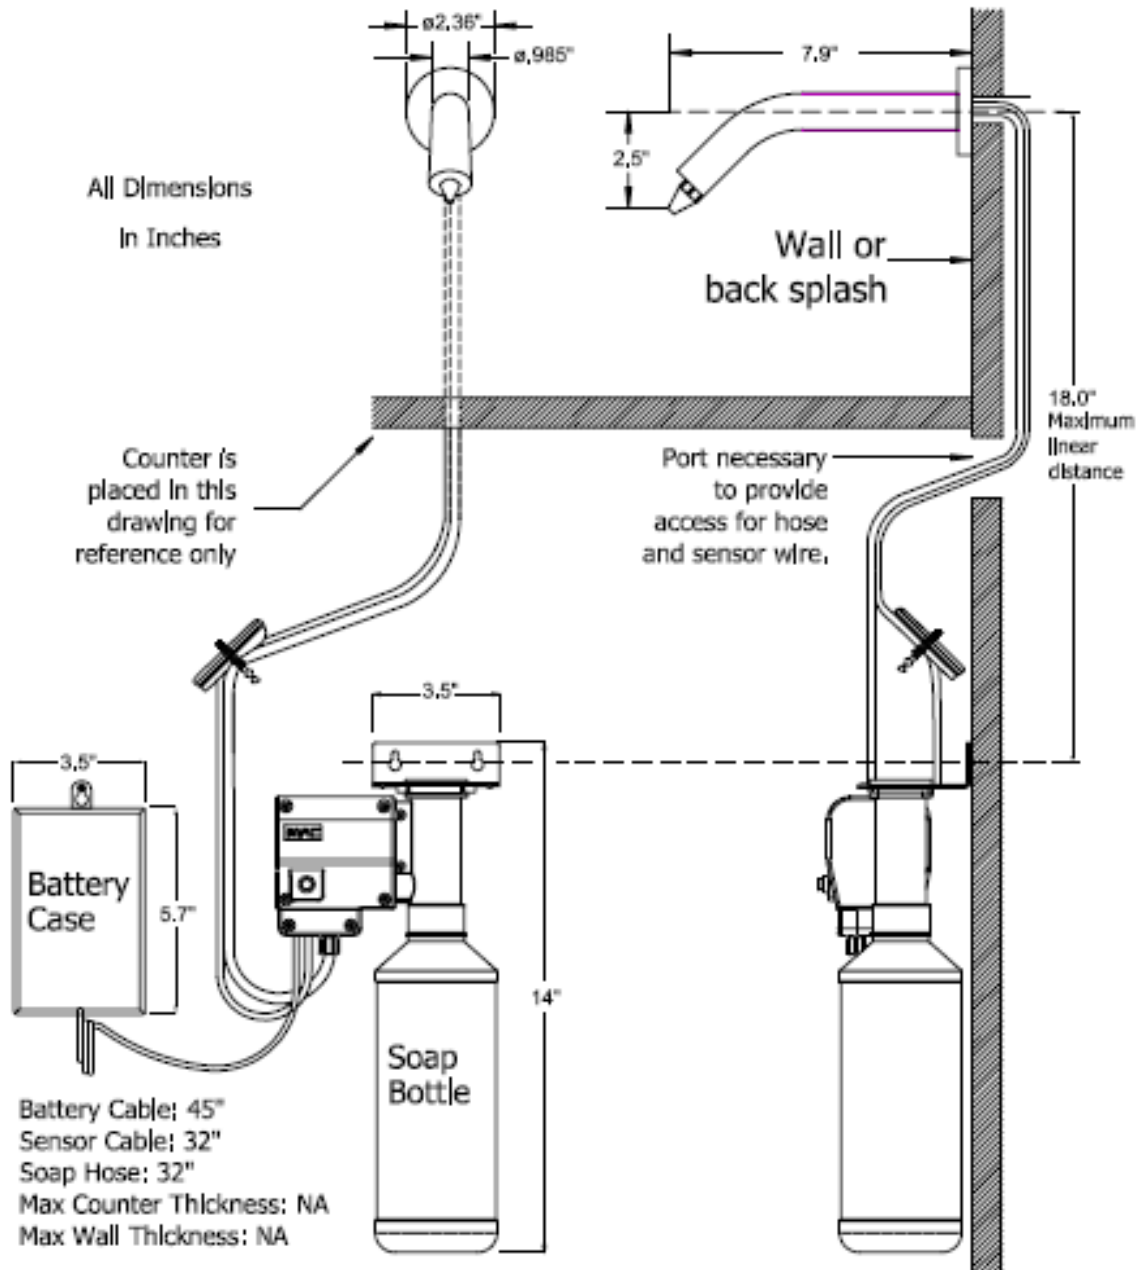

All Dimensions below are approximate, and in inches

Optional Equipment:

- AC Adapter
- Remote Control (one for many dispensers)
- 1 Gallon capacity container.

MAC Faucets, LLC

www.macfaucets.com Tel 866 558 3200 Fax 310 919 3073 Email Info@macfaucets.com