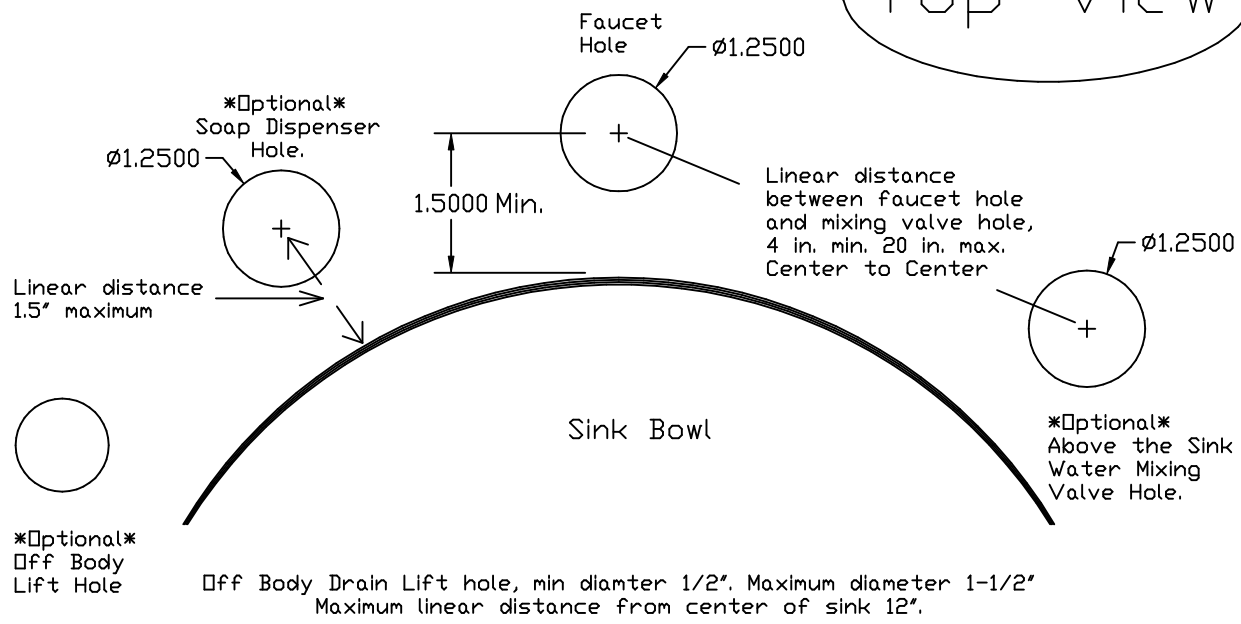

All Dimensions in Inches

MAC Faucets 1289 North Post Oak Rd. Suite 160 Houston TX 77055

www.macfaucets.com Tel 713 316 9700 or 866 558 3200 Fax 310 919 3073 Email Info@macfaucets.com

MAC FAUCETS

Rough-in for Deck Mounted Faucets,
Water Mixing Valves, and Soap
Dispensers

Top View

Side View

MAC FAUCETS

Rough-in for Deck Mounted Faucets,
Water Mixing Valves, and Soap
Dispensers

WARNING

Drop in sink may interfere with sensor. We recommend undermount sink or sink that is flush with counter top.

Sink Bowl

Counter Top

Faucet Hole

Side View

Recommended counter thickness. If thicker, please call MAC Faucets for verification.... 1/16" minimum

1.5000