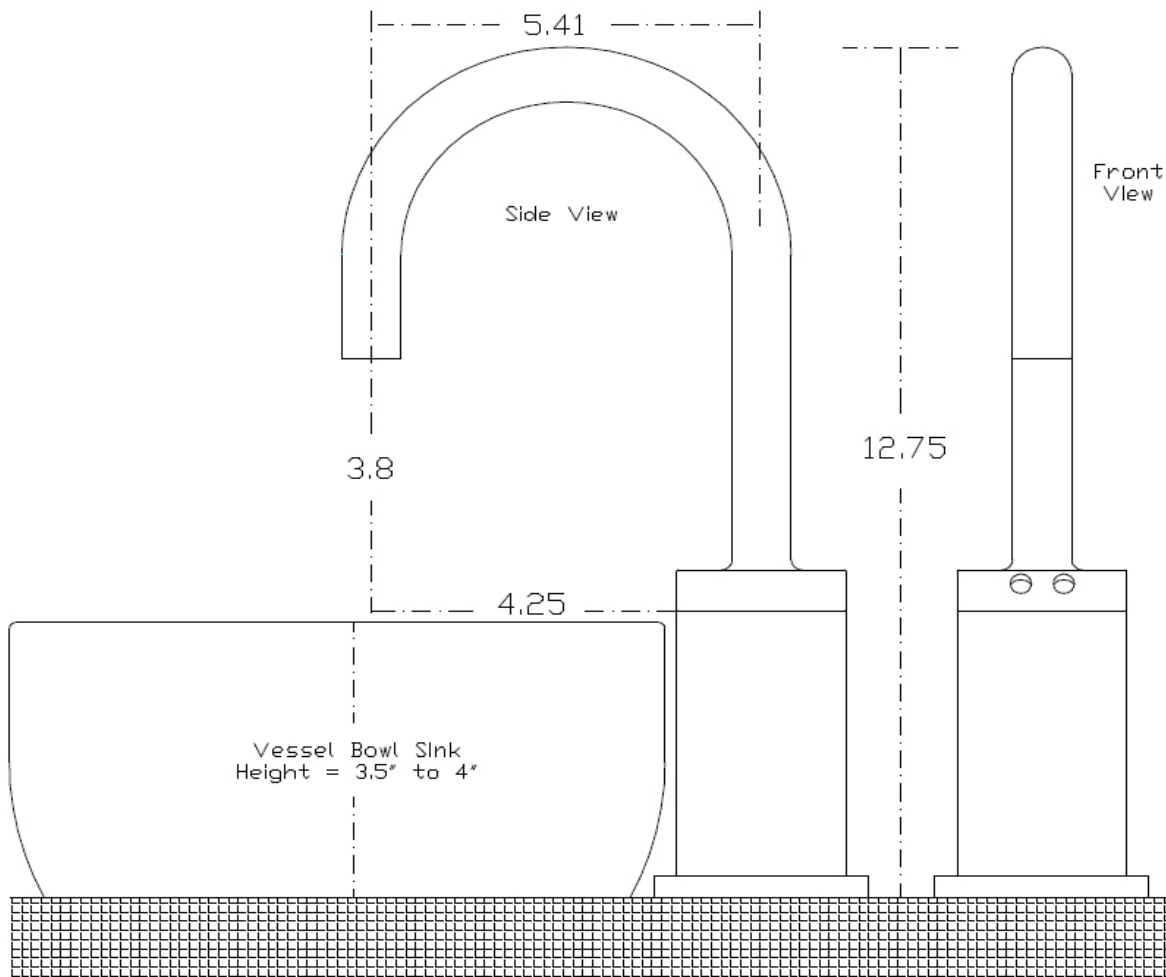

SPECIFICATIONS AND DIMENSIONS

MODEL:	FA400-1104
SPOUT:	SOLID BRASS
POWER:	4 (AA) BATTERIES / AC ADAPTER OPTIONAL
BATTERY LIFE EXPECTANCY:	200,000 CYCLES
WATER TEMPERATURE CONTROL:	OPTIONAL
SENSOR TYPE AND LOCATION:	ACTIVE INFRARED, BASE MOUNT
SENSOR MICROPROCESSOR:	DIGITAL, PUG AND PLAY
SENSING RANGE:	2" TO 8" ADJUSTABLE
RESPONSE TIME:	0.3 SECOND
SHUT-OFF DELAY TIME:	3 SECONDS
MAXIMUM RUNNING TIME:	60 SECONDS
AERATOR:	2.2 GPM STANDARD, OPTIONS AVAILABLE

Optional Equipment:

- Lavatory Drain, Grid and Pop-Up Type.   • Adjustable Under the Sink
- Mixing Valve.   • Matching Above The Sink Water Mixing Valve (**residential applications only**).
- Matching Soap Dispenser.   • Matching Off-Body Pop-Up Lift (**residential applications only**).
- AC Adapters.

All Dimensions in Inches

MAC Faucets 1289 North Post Oak Rd. Suite 160 Houston TX 77055

www.macfaucets.com Tel 713 316 9700 or 866 558 3200 Fax 310 919 3073 Email Info@macfaucets.com