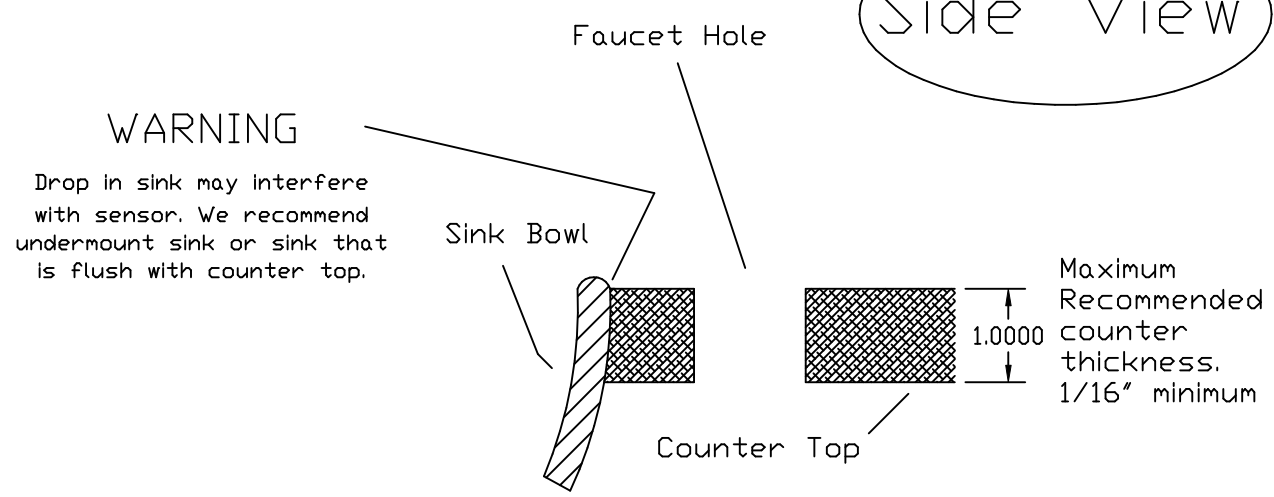

Top View

Side View

MAC FAUCETS

Rough-in for Deck Mounted Faucets,
Water Mixing Valves, and Soap
Dispensers

WARNING

Drop in sink may interfere with sensor. We recommend undermount sink or sink that is flush with counter top.