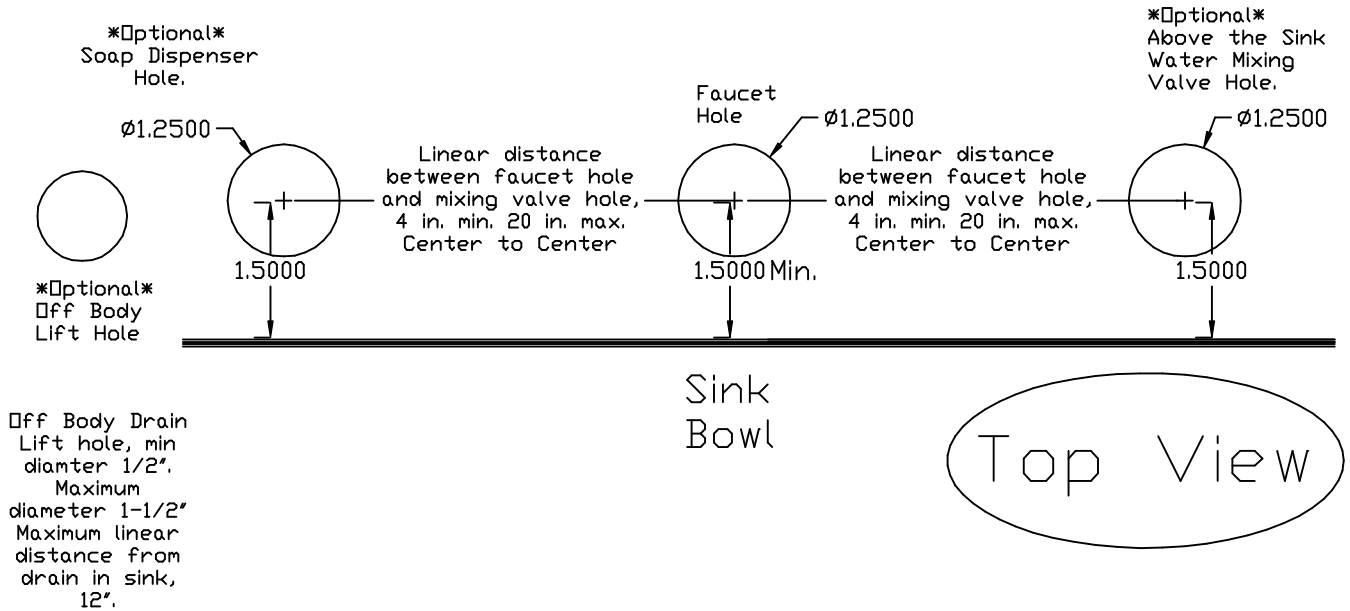

Top View

Side View

MAC FAUCETS

Rough-in for Deck Mounted Faucets,
Water Mixing Valves, and Soap
Dispensers

WARNING

Drop in sink may interfere with sensor. We recommend undermount sink or sink that is flush with counter top.

Sink Bowl

Counter Top

Faucet Hole

Side View

Recommended counter thickness. If thicker, please call MAC Faucets for verification.... 1/16" minimum

1.5000