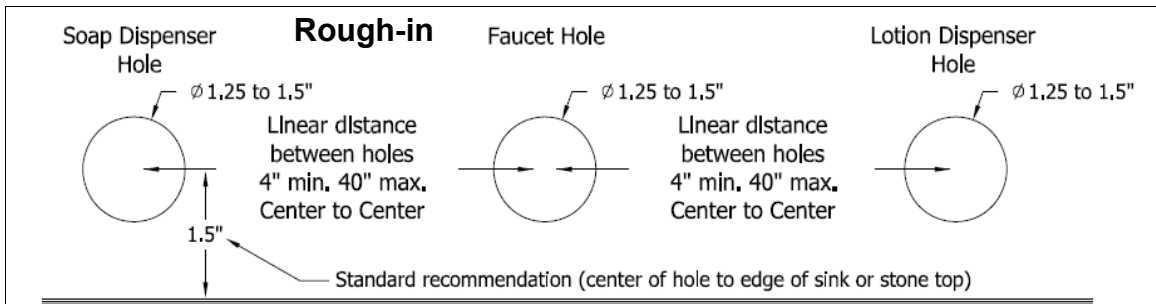

Package Includes

Spout

Soap Pump

All Hose Connections between Pump and Spout

800ml Soap Bottle

Battery Case and Case Holder

Mounting Hardware

Remote Control Optional

All hardware needed for satisfactory installation

**DESIGNED
& ASSEMBLED IN**

U.S.A.

BEST SUITED FOR VESSEL SINK APPLICATIONS WHERE THE TOP OF THE SINK IS 4" ABOVE THE COUNTERTOP SURFACE

SPECIFICATIONS	
MODEL:	PYOS-1404
SPOUT:	BRASS
POWER:	4 (D) BATTERIES / AC ADAPTER OPTIONAL
SOAP PUMP:	6 VOLT NOISE-FREE PERISTALTIC PUMP SYSTEM
COUNTER ACCOMMODATIONS:	PLEASE VIEW ROUGH-IN DRAWINGS ON PAGE TWO
SENSOR TYPE:	ACTIVE INFRARED, SELF-ADJUSTING
SENSING RANGE:	ADJUSTABLE WITH <u>OPTIONAL REMOTE CONTROL</u>
WORKING SOAP:	STANDARD LIQUID SOAP. NO GRIT (INDUSTRIAL) SOAP
SOAP BOTTLE CAPACITY:	800ML (JUST UNDER A QUART) <u>OPTIONAL 1 GALLON CONTAINERS</u>
SOAP AMOUNT PER USE:	0.5ML TO 1.5ML, ADJUSTABLE WITH <u>OPTIONAL REMOTE CONTROL</u>