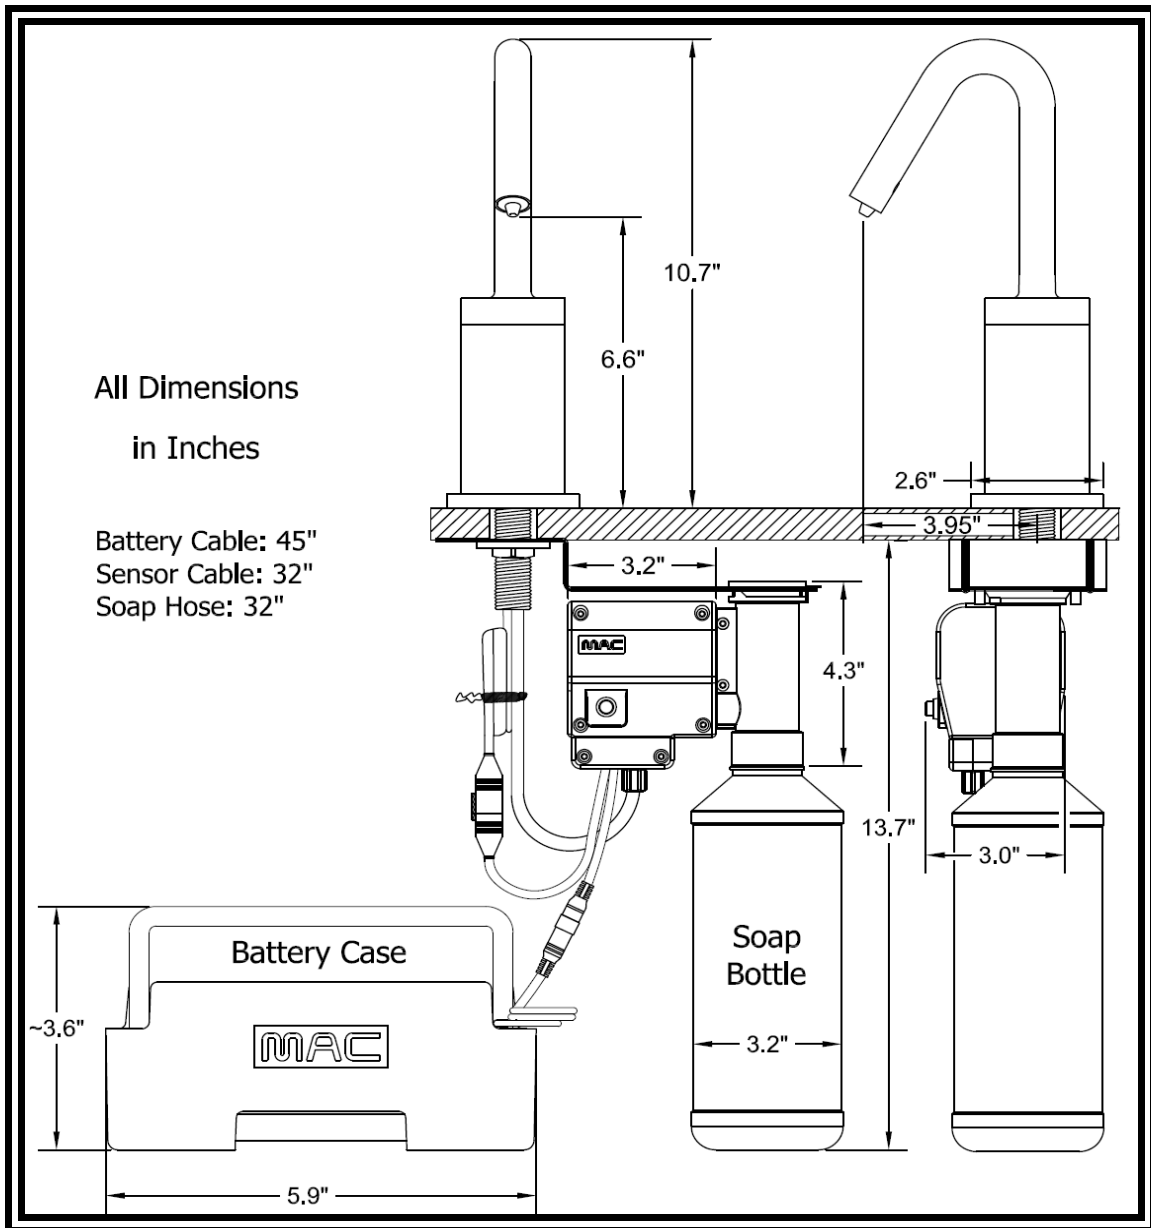

Package Includes

Spout

Soap Pump

All Hose Connections between Pump and Spout

800ml Soap Bottle

Battery Case and Case Holder

Mounting Hardware

Remote Control Optional

All hardware needed for satisfactory installation

**DESIGNED
& ASSEMBLED IN**

U.S.A.

BEST SUITED FOR VESSEL SINK APPLICATIONS WHERE THE TOP OF THE SINK IS 4" ABOVE THE COUNTERTOP SURFACE

SPECIFICATIONS	
MODEL:	PYOS-1404
SPOUT:	BRASS
POWER:	4 (D) BATTERIES / AC ADAPTER OPTIONAL
SOAP PUMP:	6 VOLT NOISE-FREE PERISTALTIC PUMP SYSTEM
COUNTER ACCOMMODATIONS:	PLEASE VIEW ROUGH-IN DRAWINGS ON PAGE TWO
SENSOR TYPE:	ACTIVE INFRARED, SELF-ADJUSTING
SENSING RANGE:	ADJUSTABLE WITH <u>OPTIONAL REMOTE CONTROL</u>
WORKING SOAP:	STANDARD LIQUID SOAP. NO GRIT (INDUSTRIAL) SOAP
SOAP BOTTLE CAPACITY:	800ML (JUST UNDER A QUART) <u>OPTIONAL 1 GALLON CONTAINERS</u>
SOAP AMOUNT PER USE:	0.5ML TO 1.5ML, ADJUSTABLE WITH <u>OPTIONAL REMOTE CONTROL</u>

Maximum Counter Top Thickness 2"

Optional Equipment:

- AC Adapter
- Remote Control (one for many dispensers)
- 1 Gallon capacity container.

MAC FAUCETS, LLC

www.macfaucets.com Tel 866 558 3200 Fax 310 919 3073 Email Info@macfaucets.com