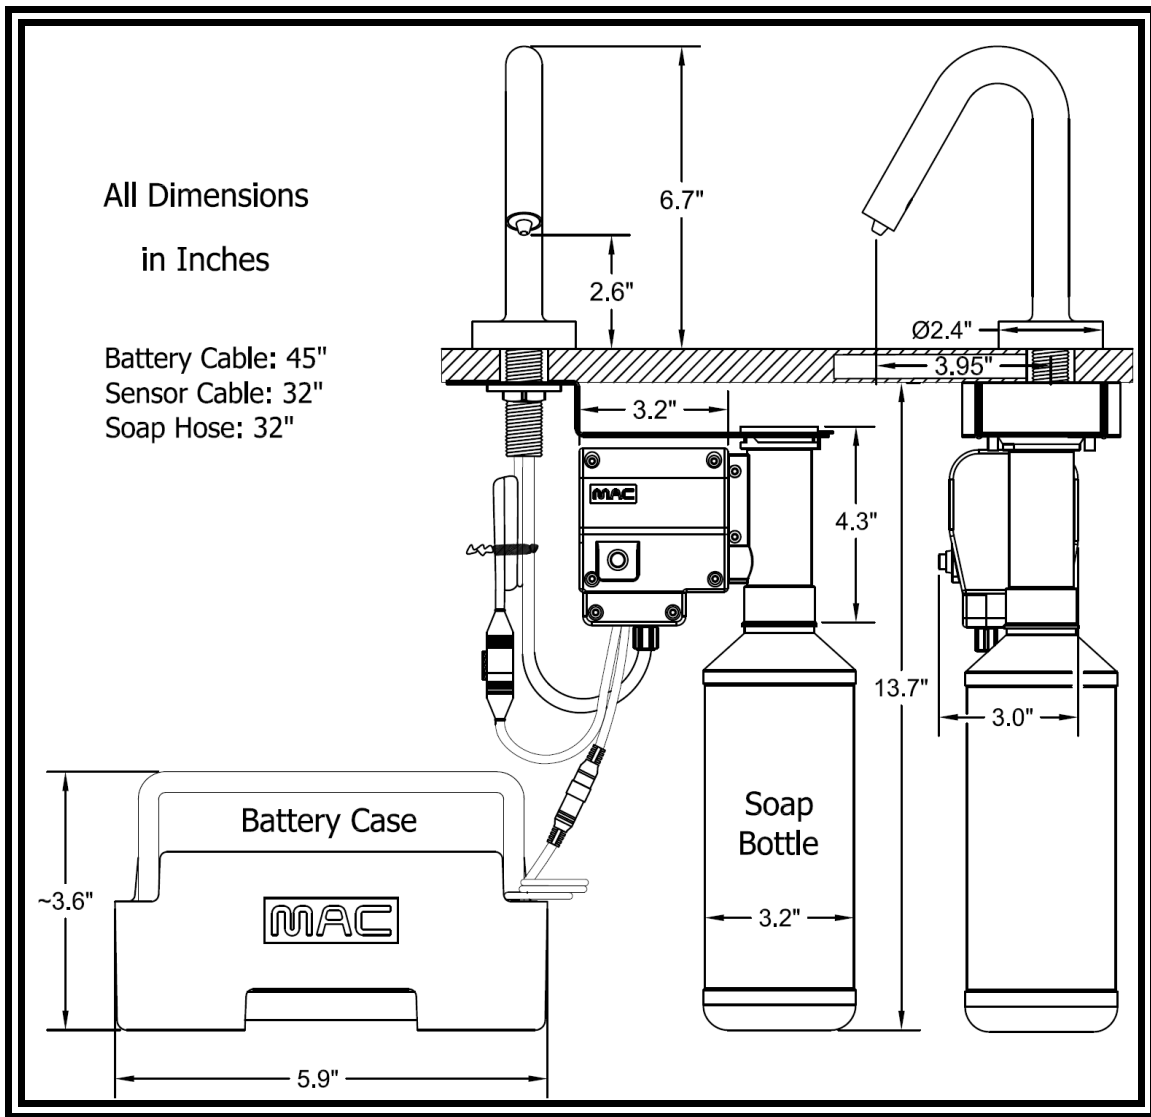

MAC FAUCETS

Electronic, Sensor Liquid Soap Dispenser

PYOS-1400
MATCHING FAUCET
FA400-1400

Package Includes

Spout

Soap Pump

All Hose Connections between Pump and Spout

800ml Soap Bottle

Battery Case and Case Holder

Mounting Hardware

Remote Control
Optional

All hardware necessary for satisfactory installation

Features:

- **Dispenses Standard liquid Soap.**
- **Soap Amount Dispensed is Adjustable.**
- **Noise Free Reliable Operation.**
- **Battery Powered, AC Optional.**
- **Easy to Refill Soap System Design.**
- **Available in Twenty + Matching finishes**

**DESIGNED
 & ASSEMBLED IN**

U.S.A.

SPECIFICATIONS	
MODEL:	PYOS-1400
SPOUT:	SOLID BRASS
POWER:	4 (D) BATTERIES / AC ADAPTER OPTIONAL
SOAP PUMP:	6 VOLT NOISE-FREE PERISTALTIC PUMP SYSTEM
COUNTER ACCOMMODATIONS:	PLEASE VIEW ROUGH-IN DRAWINGS ON PAGE TWO
SENSOR TYPE:	ACTIVE INFRARED, SELF-ADJUSTING
SENSING RANGE:	ADJUSTABLE WITH OPTIONAL REMOTE CONTROL
WORKING SOAP:	STANDARD LIQUID SOAP. NO GRIT (INDUSTRIAL) SOAP
SOAP BOTTLE CAPACITY:	800ML (JUST UNDER A QUART) OPTIONAL 1 GALLON CONTAINERS
SOAP AMOUNT PER USE:	0.5ML TO 1.5ML, ADJUSTABLE WITH OPTIONAL REMOTE CONTROL
REMOTE CONTROL:	OPTIONAL.
FINISH SELECTION:	20+ FINISHES TO MATCH MAC FAUCETS AND MAC FLUSH VALVES