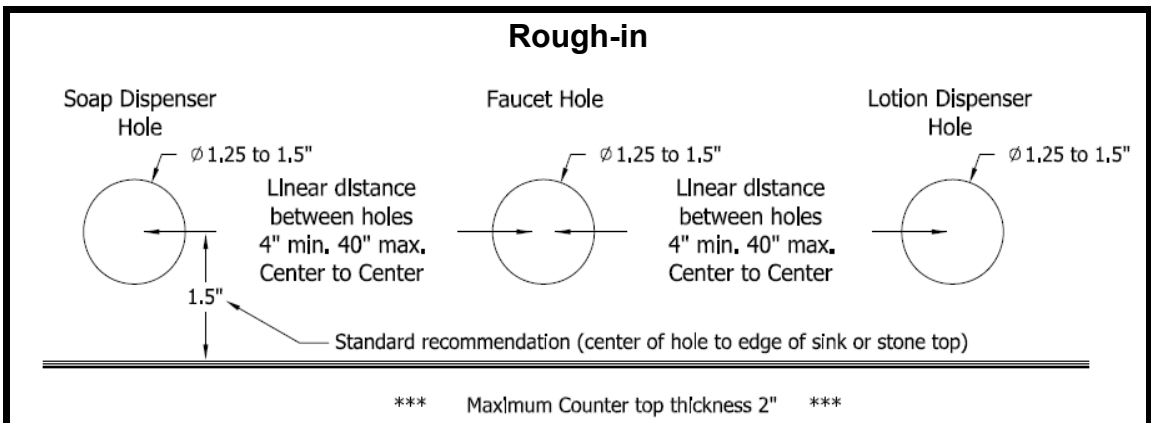

MAC FAUCETS

Electronic, Sensor Liquid Soap Dispenser

PYOS-1400
MATCHING FAUCET
FA400-1400

Package Includes

Spout

Soap Pump

All Hose Connections between Pump and Spout

800ml Soap Bottle

Battery Case and Case Holder

Mounting Hardware

Remote Control
Optional

All hardware necessary for satisfactory installation

Features:

- **Dispenses Standard liquid Soap.**
- **Soap Amount Dispensed is Adjustable.**
- **Noise Free Reliable Operation.**
- **Battery Powered, AC Optional.**
- **Easy to Refill Soap System Design.**
- **Available in Twenty + Matching finishes**

**DESIGNED
 & ASSEMBLED IN**

U.S.A.

SPECIFICATIONS	
MODEL:	PYOS-1400
SPOUT:	SOLID BRASS
POWER:	4 (D) BATTERIES / AC ADAPTER OPTIONAL
SOAP PUMP:	6 VOLT NOISE-FREE PERISTALTIC PUMP SYSTEM
COUNTER ACCOMMODATIONS:	PLEASE VIEW ROUGH-IN DRAWINGS ON PAGE TWO
SENSOR TYPE:	ACTIVE INFRARED, SELF-ADJUSTING
SENSING RANGE:	ADJUSTABLE WITH OPTIONAL REMOTE CONTROL
WORKING SOAP:	STANDARD LIQUID SOAP. NO GRIT (INDUSTRIAL) SOAP
SOAP BOTTLE CAPACITY:	800ML (JUST UNDER A QUART) OPTIONAL 1 GALLON CONTAINERS
SOAP AMOUNT PER USE:	0.5ML TO 1.5ML, ADJUSTABLE WITH OPTIONAL REMOTE CONTROL
REMOTE CONTROL:	OPTIONAL.
FINISH SELECTION:	20+ FINISHES TO MATCH MAC FAUCETS AND MAC FLUSH VALVES