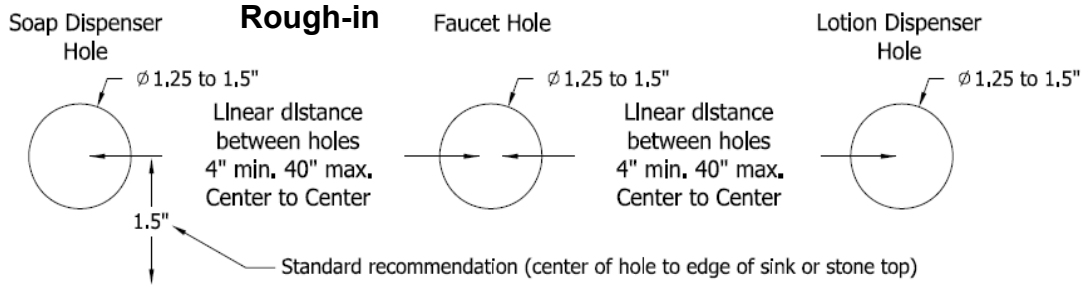

Package Includes

Spout

Soap Pump

All Hose Connections between Pump and Spout

800ml Soap Bottle

Battery Case and Case Holder

Mounting Hardware

Remote Control Optional

All hardware necessary for satisfactory installation

**DESIGNED
& ASSEMBLED IN**

U.S.A.

BEST SUITED FOR VESSEL SINK APPLICATIONS WHERE THE TOP OF THE SINK IS 5" ABOVE THE COUNTERTOP SURFACE

SPECIFICATIONS	
MODEL:	PYOS-1105
SPOUT:	BRASS
POWER:	4 (D) BATTERIES / AC ADAPTER OPTIONAL
SOAP PUMP:	6 VOLT NOISE-FREE PERISTALTIC PUMP SYSTEM
COUNTER ACCOMMODATIONS:	PLEASE VIEW ROUGH-IN DRAWINGS ON PAGE TWO
SENSOR TYPE:	ACTIVE INFRARED, SELF-ADJUSTING
SENSING RANGE:	ADJUSTABLE WITH OPTIONAL REMOTE CONTROL
WORKING SOAP:	STANDARD LIQUID SOAP. NO GRIT (INDUSTRIAL) SOAP
SOAP BOTTLE CAPACITY:	800ML (JUST UNDER A QUART) OPTIONAL 1 GALLON CONTAINERS
SOAP AMOUNT PER USE:	0.5ML TO 1.5ML, ADJUSTABLE WITH OPTIONAL REMOTE CONTROL

All Dimensions
in Inches

Battery Cable: 45"
Sensor Cable: 32"
Soap Hose: 32"

Maximum Counter Top Thickness 2"

Optional Equipment:

- AC Adapter
- Remote Control (one for many dispensers)
- 1 Gallon capacity container.