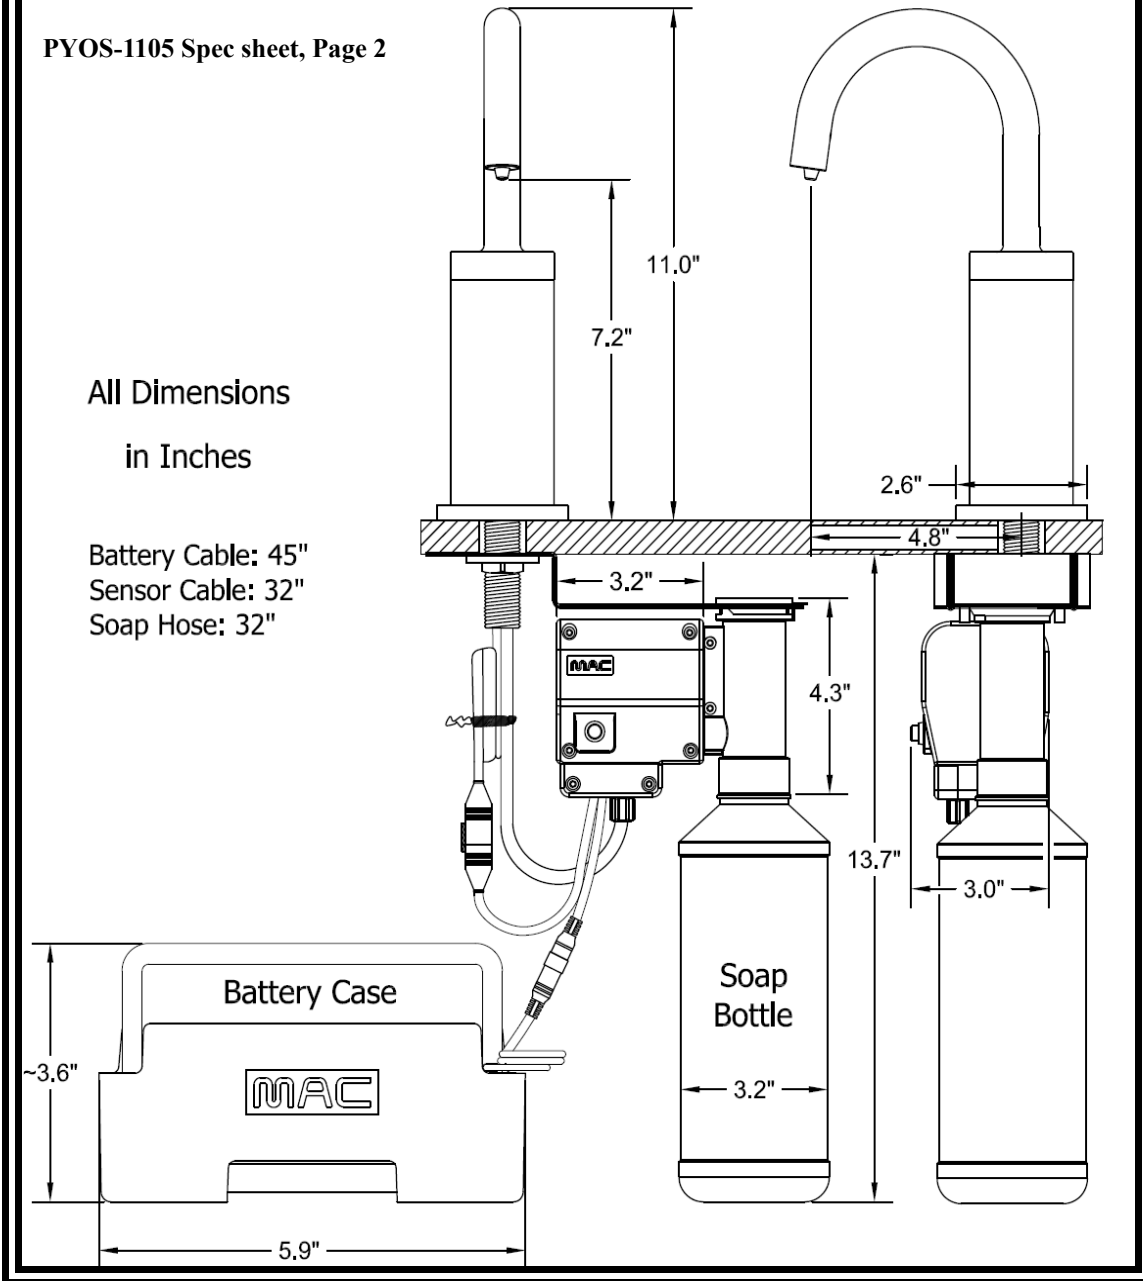

Package Includes

Spout

Soap Pump

All Hose Connections between Pump and Spout

800ml Soap Bottle

Battery Case and Case Holder

Mounting Hardware

Remote Control Optional

All hardware necessary for satisfactory installation

**DESIGNED
& ASSEMBLED IN**

U.S.A.

BEST SUITED FOR VESSEL SINK APPLICATIONS WHERE THE TOP OF THE SINK IS 5" ABOVE THE COUNTERTOP SURFACE

SPECIFICATIONS	
MODEL:	PYOS-1105
SPOUT:	BRASS
POWER:	4 (D) BATTERIES / AC ADAPTER OPTIONAL
SOAP PUMP:	6 VOLT NOISE-FREE PERISTALTIC PUMP SYSTEM
COUNTER ACCOMMODATIONS:	PLEASE VIEW ROUGH-IN DRAWINGS ON PAGE TWO
SENSOR TYPE:	ACTIVE INFRARED, SELF-ADJUSTING
SENSING RANGE:	ADJUSTABLE WITH OPTIONAL REMOTE CONTROL
WORKING SOAP:	STANDARD LIQUID SOAP. NO GRIT (INDUSTRIAL) SOAP
SOAP BOTTLE CAPACITY:	800ML (JUST UNDER A QUART) OPTIONAL 1 GALLON CONTAINERS
SOAP AMOUNT PER USE:	0.5ML TO 1.5ML, ADJUSTABLE WITH OPTIONAL REMOTE CONTROL

All Dimensions
in Inches

Battery Cable: 45"
Sensor Cable: 32"
Soap Hose: 32"

Maximum Counter Top Thickness 2"

Optional Equipment:

- AC Adapter
- Remote Control (one for many dispensers)
- 1 Gallon capacity container.