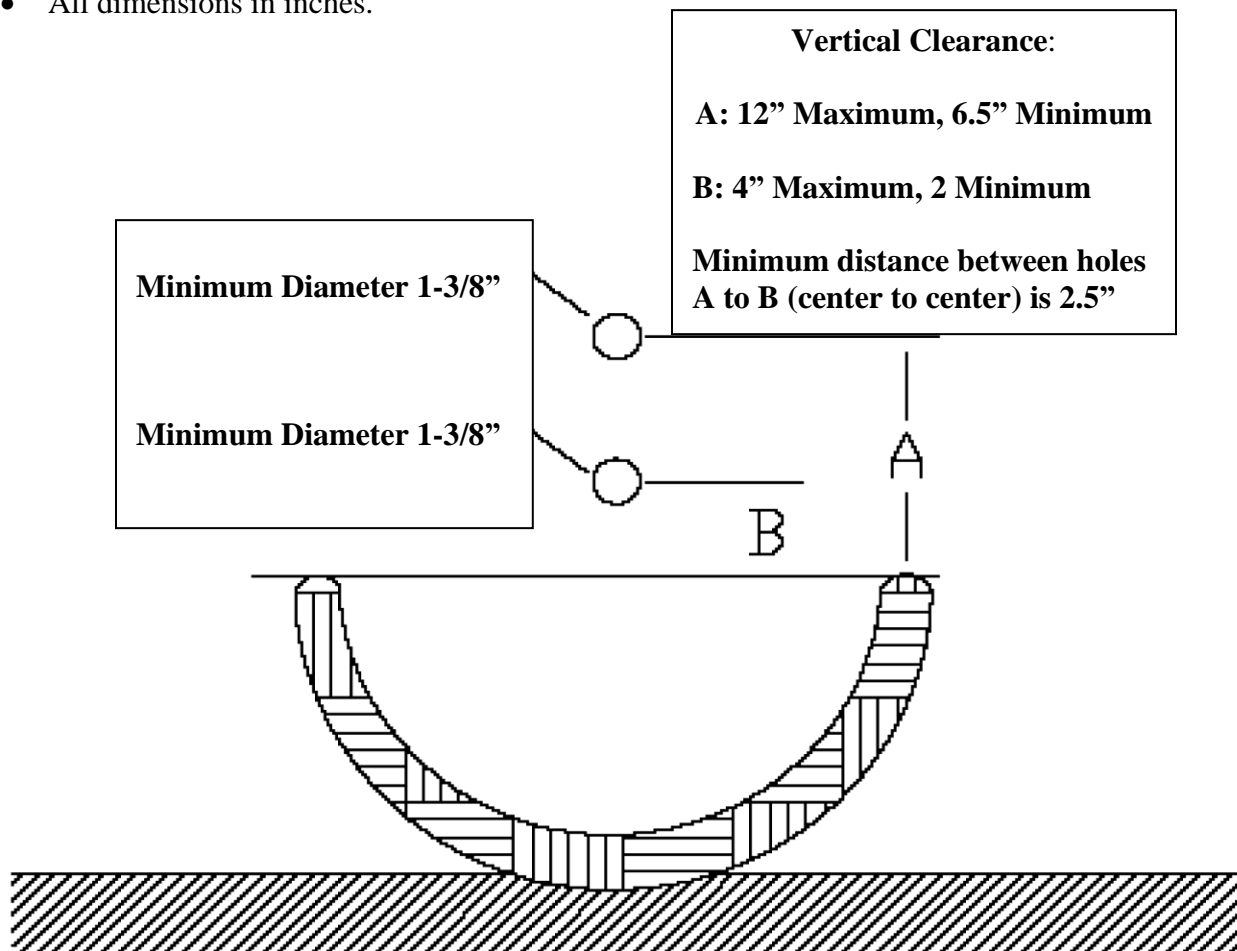

MAC FAUCETS Wall Mount Rough-in

- Page 1 of 2
- All brass construction.
- Finish applies to components visible from above sink only.
- All dimensions in inches.

FA43-124, 125, 129, 130

Hole Diameter 2". Cap for hole is not supplied.

Front View

MAC FAUCETS

www.macfaucets.com Tel 866 558 3200 Fax 310 919 3073 Email Info@macfaucets.com

MAC FAUCETS

Wall Mount Rough-in

- Page 2 of 2
- Wall pipe and street elbow not supplied.
- 1/2" NPT street elbow must be fastened to wall frame.
- Wall frame 4" max. Thicker wall frame may require horizontal pipe or coupler.
- **Please note:** Spouts have 1/2" NPT inlet threads. Some models have male threads, others female.
- Wall spouts have varying length. Please view spec. of individual faucet.
- Sensor range/zone is field adjustable.
- 22" maximum distance required to accommodate sensor cable length.
- Faucet Automator FA43 contains batteries (battery application) and must be accessible for battery replacement.