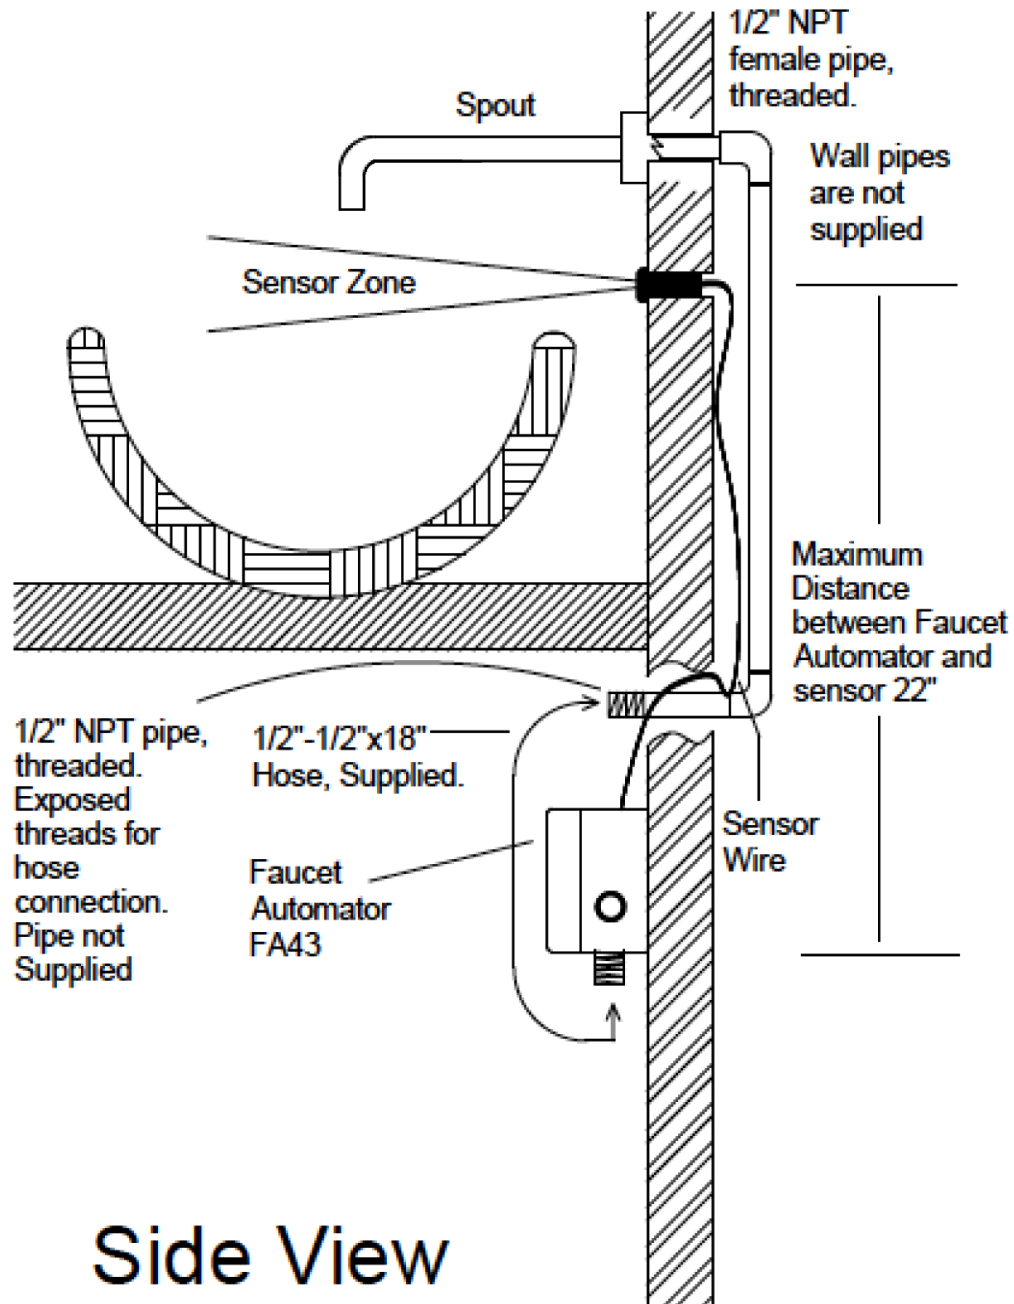

MAC FAUCETS

Wall Mount Rough-in

- Page 2 of 2
- Wall pipe and street elbow not supplied.
- 1/2" NPT street elbow must be fastened to wall frame.
- Wall frame 4" max. Thicker wall frame may require horizontal pipe or coupler.
- **Please note:** Spouts have 1/2" NPT inlet threads. Some models have male threads, others female.
- Wall spouts have varying length. Please view spec. of individual faucet.
- Sensor range/zone is field adjustable.
- 22" maximum distance required to accommodate sensor cable length.
- Faucet Automator FA43 contains batteries (battery application) and must be accessible for battery replacement.

FA43-124, 125, 129, 130

Side View

MAC FAUCETS

www.macfaucets.com Tel 866 558 3200 Fax 310 919 3073 Email Info@macfaucets.com