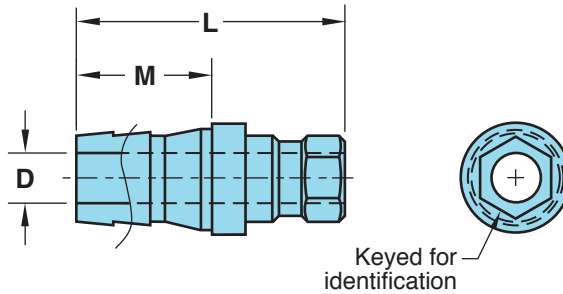

COMBINATION HOSE INSERTS

STANDARD SERIES

M Brass

200 SERIES (1/4" Hole)					300 SERIES (3/8" Hole)					500 SERIES (1/2" Hole)				
CATALOG NUMBER	Hose I.D.	D	M	L	CATALOG NUMBER	Hose I.D.	D	M	L	CATALOG NUMBER	Hose I.D.	D	M	L
200-4	1/4	3/16	.875	1.37	300-4	1/4	3/16	.875	1.81	500-8	1/2	13/32	1.062	2.00
200-5	5/16	1/4	.875	1.37	300-5	5/16	1/4	.875	1.81	500-12	3/4	9/16	1.500	2.50
200-6	3/8	1/4	1.062	1.56	300-6	3/8	9/32	1.062	1.81					
200-8	1/2	1/4	1.062	1.56	300-8	1/2	11/32	1.062	1.81					

KEYED CONNECT SERIES

M Brass

200 SERIES (1/4" Hole)					300 SERIES (3/8" Hole)					500 SERIES (1/2" Hole)				
CATALOG NUMBER	Hose I.D.	D	M	L	CATALOG NUMBER	Hose I.D.	D	M	L	CATALOG NUMBER	Hose I.D.	D	M	L
200-4-K	1/4	3/16	.875	1.37	300-6-K	3/8	9/32	1.062	1.81	500-8-K	1/2	13/32	1.062	2.00
200-6-K	3/8	1/4	1.062	1.56	300-8-K	1/2	11/32	1.062	1.81	500-12-K	3/4	9/16	1.500	2.50

Note: Keyed connectors do not fit standard connectors.