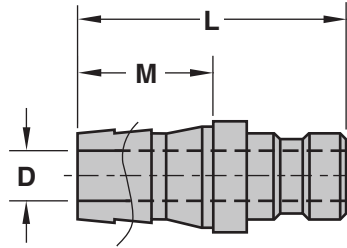

COMBINATION HOSE INSERTS

STANDARD SERIES

M Brass

200 SERIES (1/4" Hole)					300 SERIES (3/8" Hole)					500 SERIES (1/2" Hole)				
CATALOG NUMBER	Hose I.D.	D	M	L	CATALOG NUMBER	Hose I.D.	D	M	L	CATALOG NUMBER	Hose I.D.	D	M	L
200-4	1/4	3/16	.875	1.37	300-4	1/4	3/16	.875	1.81	500-8	1/2	13/32	1.062	2.00
200-5	5/16	1/4	.875	1.37	300-5	5/16	1/4	.875	1.81	500-12	3/4	9/16	1.500	2.50
200-6	3/8	1/4	1.062	1.56	300-6	3/8	9/32	1.062	1.81					
200-8	1/2	1/4	1.062	1.56	300-8	1/2	11/32	1.062	1.81					

KEYED CONNECT SERIES

M Brass

200 SERIES (1/4" Hole)					300 SERIES (3/8" Hole)					500 SERIES (1/2" Hole)				
CATALOG NUMBER	Hose I.D.	D	M	L	CATALOG NUMBER	Hose I.D.	D	M	L	CATALOG NUMBER	Hose I.D.	D	M	L
200-4-K	1/4	3/16	.875	1.37	300-6-K	3/8	9/32	1.062	1.81	500-8-K	1/2	13/32	1.062	2.00
200-6-K	3/8	1/4	1.062	1.56	300-8-K	1/2	11/32	1.062	1.81	500-12-K	3/4	9/16	1.500	2.50

Note: Keyed connectors do not fit standard connectors.