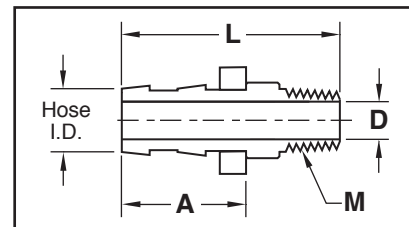

## MALE HOSE BARBS

**M** Brass

CATALOG NUMBER	M NPT	Hose I.D.	D	A	L
MB16-0	#10-32 UNF	1/16	.052	.45	.57
MB18-0	#10-32 UNF	1/8	.090	.56	.81
MB18-2	1/8	1/8	.093	.50	1.03
MB14-2	1/8	1/4	.187	.97	1.54
MB14-4	1/4	1/4	.187	.97	1.64
MB15-2	1/8	5/16	.250	.97	1.54
MB15-4	1/4	5/16	.250	.97	1.64
MB38-2	1/8	3/8	.281	.97	1.54
MB38-4	1/4	3/8	.281	.97	1.64
MB50-4	1/4	1/2	.375	.97	1.64
MB50-6	3/8	1/2	.375	.97	1.76
MB50-8	1/2	1/2	.375	.97	1.86
MB75-8	1/2	3/4	.562	.97	1.86
MB75-12	3/4	3/4	.562	.97	1.97

## MALE PUSH-LOK HOSE BARBS

CATALOG NUMBER	M NPT	Hose I.D.	D	A	L
MB14-1-PL	1/16	1/4	.187	.97	1.69
MB14-2-PL	1/8	1/4	.187	.97	1.54
MB14-4-PL	1/4	1/4	.187	.97	1.64
MB38-2-PL	1/8	3/8	.281	.97	1.54
MB38-4-PL	1/4	3/8	.281	.97	1.64
MB38-6-PL	3/8	3/8	.281	.97	1.75
MB38-8-PL	1/2	3/8	.281	.97	1.97
MB50-4-PL	1/4	1/2	.375	.97	1.64
MB50-6-PL	3/8	1/2	.375	.97	1.76
MB50-8-PL	1/2	1/2	.375	.97	1.86
MB50-12-PL	3/4	1/2	.375	.97	1.97
MB75-8-PL	1/2	3/4	.562	.97	1.86
MB75-12-PL	3/4	3/4	.562	.97	1.97