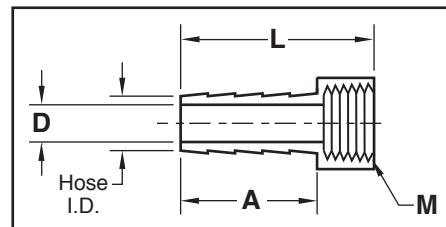

FEMALE HOSE BARBS

CATALOG NUMBER	M NPT	Hose I.D.	D	A	L
FB14-2	1/8	1/4	.187	.97	1.47
FB14-4	1/4	1/4	.187	.97	1.58
FB15-4	1/4	5/16	.250	.97	1.58
FB38-2	1/8	3/8	.281	.97	1.47
FB38-4	1/4	3/8	.281	.97	1.58
FB50-6	3/8	1/2	.375	.97	1.63
FB50-8	1/2	1/2	.375	.97	1.73