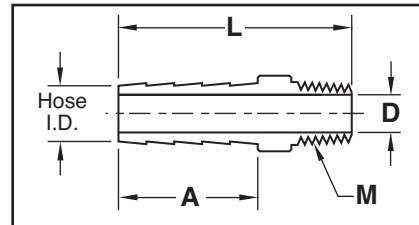

FITTINGS

MALE HOSE BARBS

M Brass

CATALOG NUMBER	M NPT	Hose I.D.	D	A	L
MB16-0	#10-32 UNF	1/16	.052	.45	.57
MB18-0	#10-32 UNF	1/8	.090	.56	.81
MB18-2	1/8	1/8	.093	.50	1.03
MB14-2	1/8	1/4	.187	.97	1.54
MB14-4	1/4	1/4	.187	.97	1.64
MB15-2	1/8	5/16	.250	.97	1.54
MB15-4	1/4	5/16	.250	.97	1.64
MB38-2	1/8	3/8	.281	.97	1.54
MB38-4	1/4	3/8	.281	.97	1.64
MB50-4	1/4	1/2	.375	.97	1.64
MB50-6	3/8	1/2	.375	.97	1.76
MB50-8	1/2	1/2	.375	.97	1.86
MB75-8	1/2	3/4	.562	.97	1.86
MB75-12	3/4	3/4	.562	.97	1.97

Note: MB16 and MB18 include Buna O-rings and clamps.