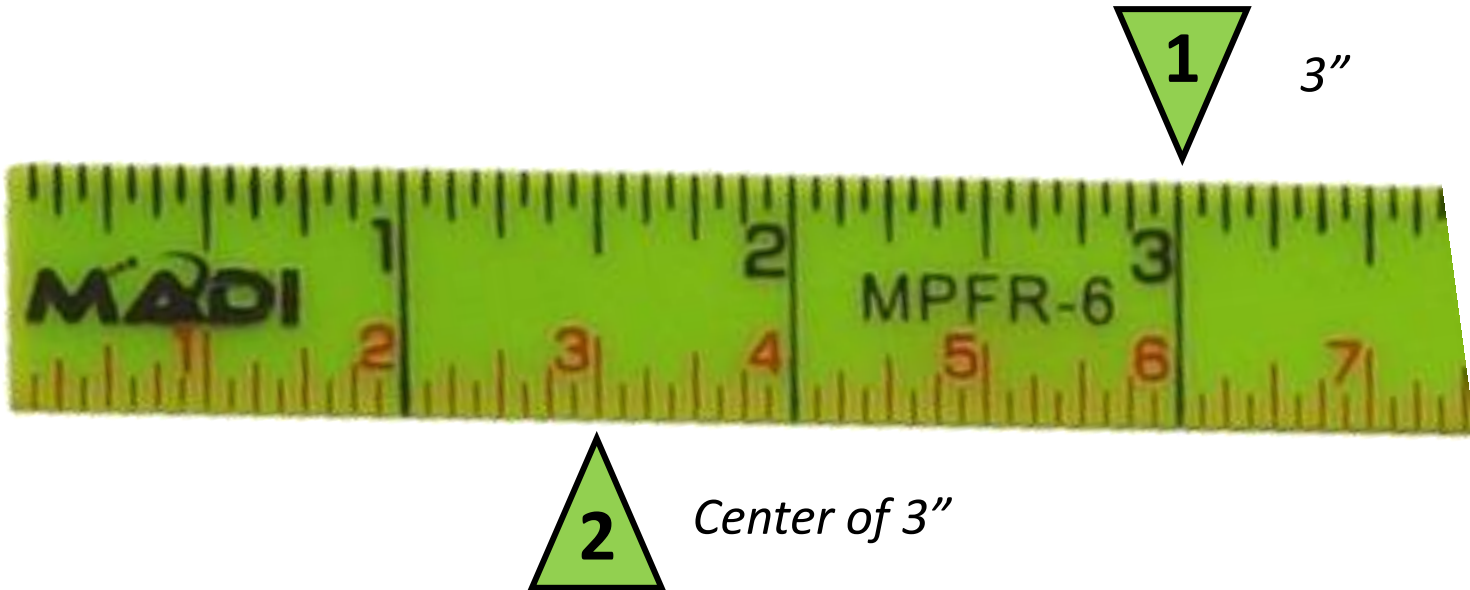

MPFR-6: 6' Fiberglass Folding Ruler – Inside Reading with Center-Point Markings

Features & Benefits:

- *Easy to read black markings on green background*
- *Red center-point markings to quickly find the middle – great for any drilling*
 - *Concrete pole drilling*
- *Inside reading for easy and precise layout*
- *Measurements are marked on both sides and both edges graduated to 1/16-Inch*
- *Compact 12" folded length and 72" extended length*
- *Engraved graduations on both sides for maximum abrasion resistance*
- *Constructed of glass-reinforced nylon for maximum durability and weather resistance*
- *Positive locking joints with corrosion-resistant stainless steel spring hinges for maximum reach*

Center of
3" →

Advantage of Center-Point Markings

- 1) Measure the distance on top in black
- 2) Find the same number on the bottom in red for the center

Find The Center Fast!

Ruler Landscape

		<i>Klein</i>	<i>Klein</i>	<i>Klein</i>	<i>Milwaukee</i>
<i>Image</i>					
<i>Catalog #</i>	MPFR-6	910-6	911-6	900-6, 901-6	48-22-3801
<i>Retail Price</i>	\$16 - \$19.99	\$21.99	\$21.99	\$27.99	\$17.97 (HD) / \$16.99 (GME)
<i>Construction</i>	Fiberglass	Fiberglass	Fiberglass	Wood	Composite
<i>Water and Scratch Resistant</i>	Yes	Yes	Yes	No	Yes
<i>Scale Location</i>	Inside Reading	Inside Reading	Outside Reading	Inside Reading 900-6, Outside Reading 901-6	Inside Reading
<i>Centerpoint Reading</i>	Yes	No	No	No	No
<i>Total Length</i>	6'	6'	6'	6'	6'