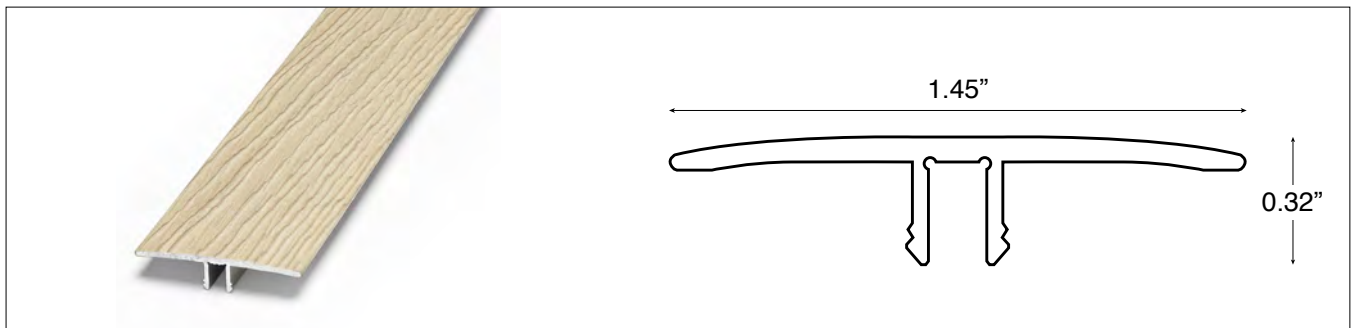

TYMBR

Select

COORDINATING MOLDINGS

ALL TRIM PIECES ARE 94" IN LENGTH*

THRESHOLD

T-MOLD

REDUCER

FLUSH STAIR NOSE