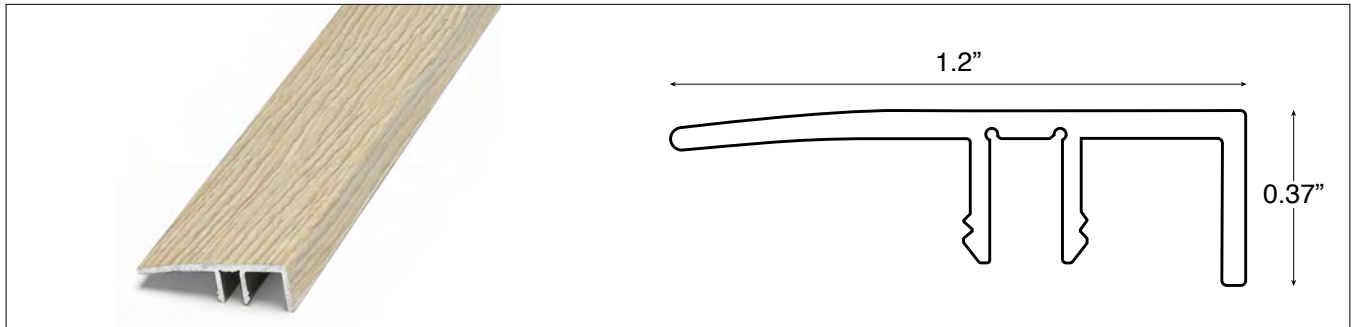

TYMBR

Select

COORDINATING MOLDINGS

ALL TRIM PIECES ARE 94" IN LENGTH*

THRESHOLD

T-MOLD

REDUCER

FLUSH STAIR NOSE