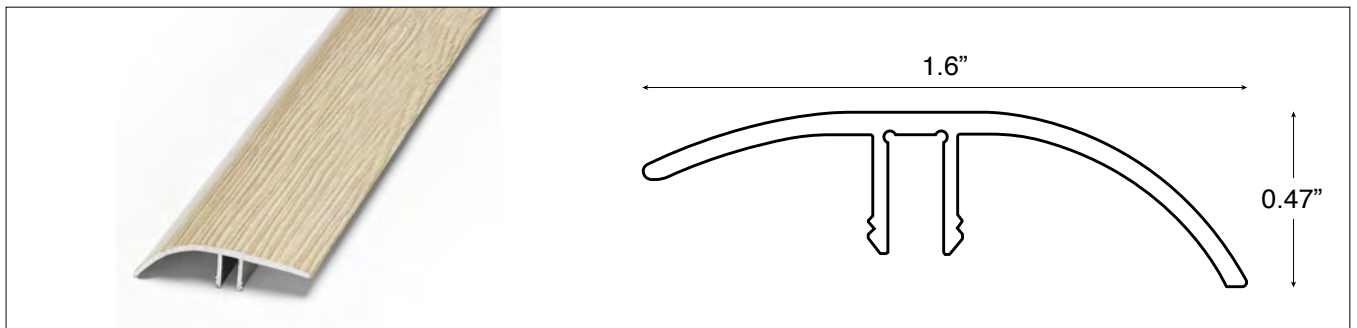

TYMBR

Select

COORDINATING MOLDINGS

ALL TRIM PIECES ARE 94" IN LENGTH*

THRESHOLD

T-MOLD

REDUCER

FLUSH STAIR NOSE