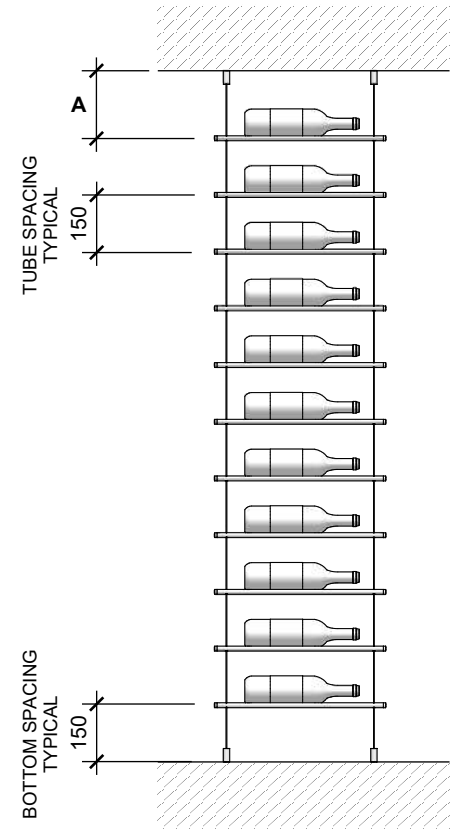

LABEL LINE WINE DISPLAY | SINGLE WIDE

SPECIFICATION GUIDE

SINGLE WIDE DENSITY 150mm TUBE SPACING

HEIGHT	SINGLE DEEP BOTTLES	DOUBLE DEEP BOTTLES	TRIPLE DEEP BOTTLES	A
6ft (1829mm)	11	22	33	179
6.5ft (1981mm)	12	24	36	181
7ft (2134mm)	13	26	39	184
7.5ft (2286mm)	14	28	42	186
8ft (2438mm)	15	30	45	188
8.5ft (2591mm)	16	32	48	191
9ft (2743mm)	17	34	51	193
9.5ft (2896mm)	18	36	54	196
10ft (3048mm)	19	38	57	198
10.5ft (3200mm)	20	40	60	200
11ft (3353mm)	21	42	63	203
11.5ft (3505mm)	22	44	66	205
12ft (3658mm)	23	48	69	208
12.5ft (3810mm)	24	50	72	210
13ft (3962mm)	25	52	75	212
13.5ft (4115mm)	26	54	78	215
14ft (4267mm)	27	56	81	217

spacing measurements in mm

TOTAL CABLE LENGTH

HEIGHT	6ft (1.82m)	6.5ft (1.98m)	7ft (2.13m)	7.5ft (2.28m)	8ft (2.43m)	8.5ft (2.59m)	9ft (2.74m)	9.5ft (2.89m)	10ft (3.04m)	10.5ft (3.20m)	
CABLE	SD	24ft (7.31m)	26ft (7.92m)	28ft (8.53m)	30ft (9.14m)	32ft (9.75m)	34ft (10.36m)	36ft (10.97m)	38ft (11.58m)	40ft (12.19m)	42ft (12.8m)
	DD	48ft (14.63m)	52ft (15.84m)	56ft (17.06m)	60ft (18.28m)	64ft (19.50m)	68ft (20.72m)	72ft (21.94m)	76ft (23.16m)	80ft (24.38m)	84ft (25.60m)
	TD	72ft (21.94m)	78ft (23.77m)	84ft (25.60m)	90ft (27.432m)	96ft (29.26m)	102ft (31.08m)	108ft (32.91m)	114ft (34.74m)	120ft (36.57m)	126ft (38.40m)

total length does not include extra

HEIGHT	11ft (3.35m)	11.5ft (3.50m)	12ft (3.65m)	12.5ft (3.81m)	13ft (3.96m)	13.5ft (4.11m)	14ft (4.26m)	
CABLE	SD	44ft (13.41m)	46ft (14.02m)	48ft (14.63m)	50ft (15.24m)	54ft (16.45m)	56ft (17.06m)	
	DD	88ft (26.82m)	92ft (28.04m)	96ft (29.26m)	100ft (30.48m)	104ft (31.69m)	108ft (32.91m)	112ft (34.13m)
	TD	132ft (40.23m)	138ft (42.06m)	144ft (43.89m)	150ft (45.72m)	156ft (47.54m)	162ft (49.37m)	168ft (51.20m)

SD = SINGLE DEEP
DD = DOUBLE DEEP
TD = TRIPLE DEEP