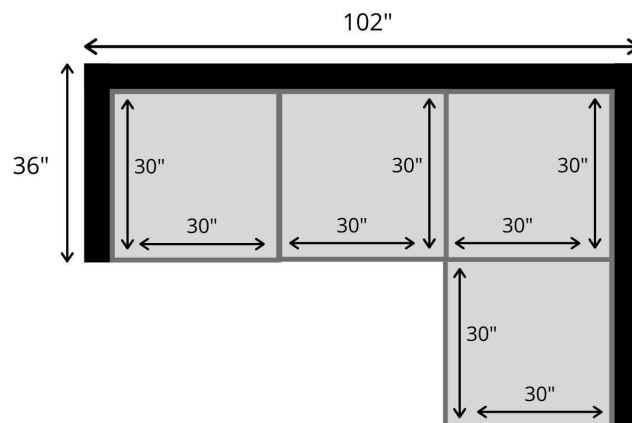

Diagram & Dimensions:

ha
us

4-Seater L-Sectional

Please Note: Your custom order is handmade. Measurements are approximations and may vary slightly, 1-2", from the specifications outlined in this document. View our [Custom Order Policy](#) for more info.

CouchHaus

Specifications

Structure:

Style:	Comfy Couch
Shape:	4 Seater L- Sectional
Modules:	Qty: 4
Type of Modular Pieces:	2 Corner, 2 Armless

Overall Dimensions:

Total Length:	102"
Total Width:	36"
Total Height:	24"

Seat Dimensions:

Seat Height:	18½"
Seat Depth:	30" (Petite)
Armrest & Backrest Width:	6"
Armrest & Backrest Height:	22"
Leg Height:	2"
Armrest Style:	STANDARD

Please Note: Your custom order is handmade. Measurements are approximations and may vary slightly, 1-2", from the specifications outlined in this document. View our [Custom Order Policy](#) for more info.

CouchHaus

Cushions:

Back Cushions:	Qty: 4
Back Cushion Dimensions:	22" Height
Bottom Cushions:	Qty: 4
Bottom Cushion Dimensions:	See Diagram Above
Side Cushions:	Qty: 2
Side Cushion Dimensions:	22" H x 32" W
Accent Pillows:	Qty: 2
Accent Pillow Shape:	Square (<i>Box-Stitch</i>)
Accent Pillow Dimensions:	20" x 20"