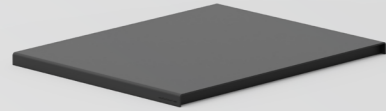

## COOKING PLATES

multiflex

wok

teppanyaki 38

teppanyaki 58

cover up induction hob 38/40

cover up induction hob 58

gasgrill cover