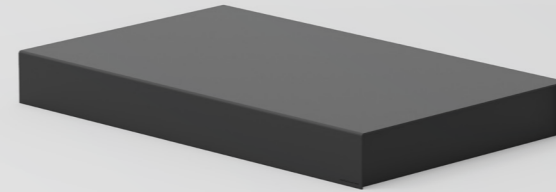

## COOKING PLATES

multiflex

wok

teppanyaki 38

teppanyaki 58

cover up induction hob 38/40

cover up induction hob 58

gasgrill cover