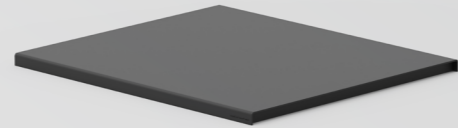

## COOKING PLATES

multiflex

wok

teppanyaki 38

teppanyaki 58

cover up induction hob 38/40

cover up induction hob 58

gasgrill cover