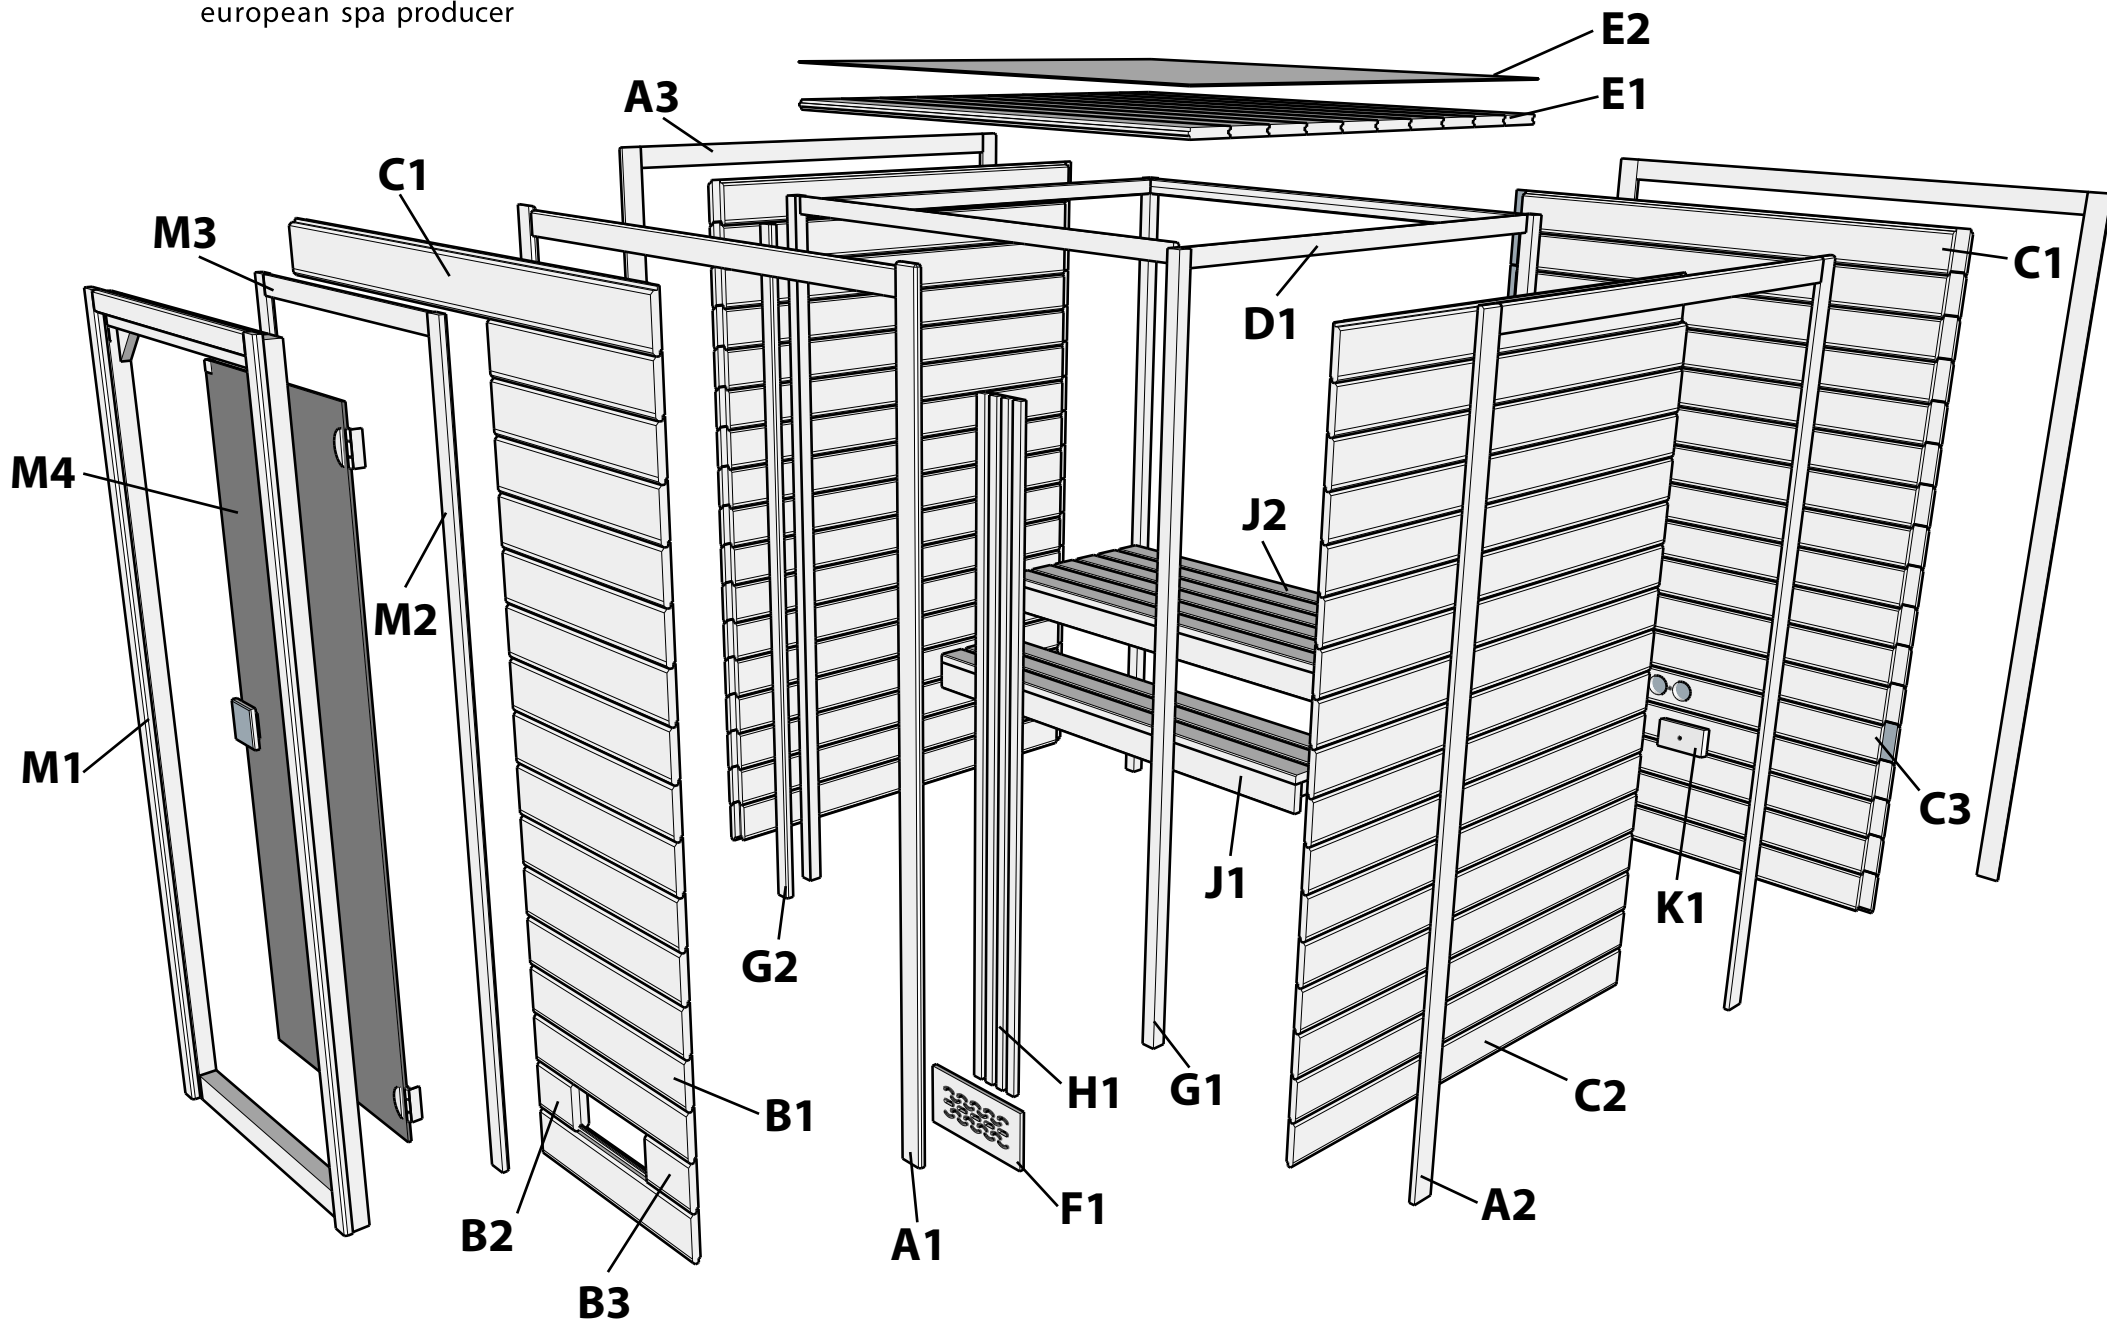

HANSCRAFT[®]
european spa producer

TAMPERE HS1

*NOT INCLUDED IN THE PACKAGE

*NOT INCLUDED IN THE PACKAGE

*NOT INCLUDED IN THE PACKAGE

Nail (18x)
1,6x32mm

TX20 (360x)
4x45/25mm

TX20 (4x)
5x100mm

A1 (4x)
18x62x1935mm

A2 (4x)
18x45x1935mm

A3 (4x)
18x62x1330mm

B1 (15x)
38x121x555mm

B2 (1x)
38x121x136mm

B3 (1x)
38x121x147mm

C1 (17x)
38x121x1380mm

C2 (34x)
38x121x1380mm

C3 (1x)
38x121x1380mm

D1 (4x)
18x45x1307mm

E1 (11x)
25x137x1341mm

E2 (2x)
25x137x1856mm

F1 (1x)
20x150x310mm

G1 (4x)
36x36x1895mm

G2 (1x)
18x45x1810mm

H1 (1x)
20x140x1618mm