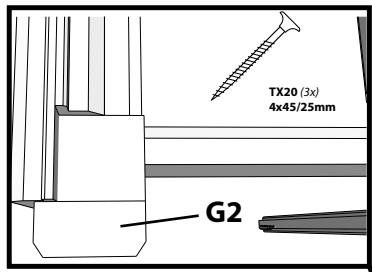

HANSCRAFT[®]
european spa producer

TAMPERE HS1

*NOT INCLUDED IN THE PACKAGE

*NOT INCLUDED IN THE PACKAGE

*NOT INCLUDED IN THE PACKAGE

Nail (18x)
1,6x32mm

TX20 (360x)
4x45/25mm

TX20 (4x)
5x100mm

A1 (4x)
18x62x1935mm

A2 (4x)
18x45x1935mm

A3 (4x)
18x62x1330mm

B1 (15x)
38x121x555mm

B2 (1x)
38x121x136mm

B3 (1x)
38x121x147mm

C1 (17x)
38x121x1380mm

C2 (34x)
38x121x1380mm

C3 (1x)
38x121x1380mm

D1 (4x)
18x45x1307mm

E1 (11x)
25x137x1341mm

E2 (2x)
25x137x1856mm

F1 (1x)
20x150x310mm

G1 (4x)
36x36x1895mm

G2 (1x)
18x45x1810mm

H1 (1x)
20x140x1618mm

TX20 (32x)
4x45/25mm

TX20 (12x)
4x45/25mm

J2

J1

M3

M1

M2

TX20 (4x)
5x100mm