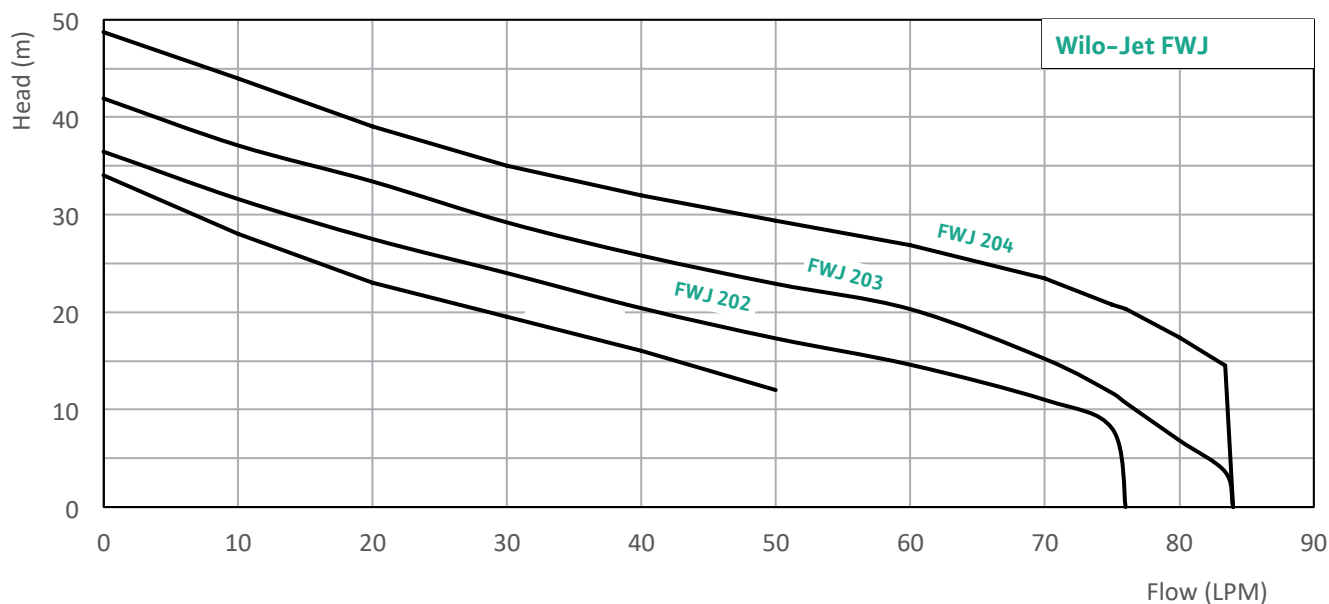

Technical data