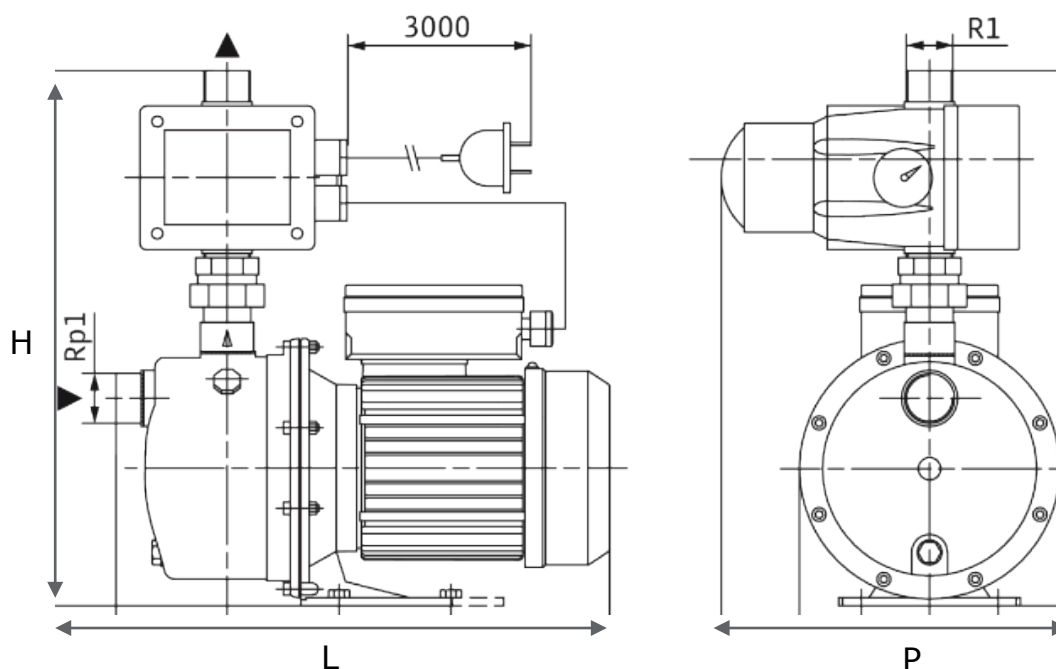

### Materials

• Pump Housing :	AISI 304 Stainless Steel
• Impeller :	AISI 304 Stainless Steel
• Stage Chambers :	Noryl
• Pump Shaft :	AISI 416 Stainless Steel
• Mechanical Seal :	Carbon/Ceramic
• Diffusor/Injector :	Noryl

### Technical data

• Mains Connection :	1~ 240V, 50Hz
• Liquid Temperature :	+5~+35°C (+55 °C for 10 minutes)
• Ambient Temperature :	-15°C to +40 °C
• Max. Self-priming :	8 m
• Max. Operating Pressure :	6 Bar
• Max. Inlet Pressure :	1 Bar
• Start-up Pressure :	1.5 Bar
• Switch off volume flow :	95 lph
• Protection Class :	IP-54
• Suction Side Connection :	Rp 1"
• Pressure Side Connection :	Rp 1"

## Technical data

Model	Rated Power	Weight (kg)	Dimensions mm		
	$P_2$ kW	1- 240V	L	P	H
FWJ 201-EM	0.37	9.9	365	194	344
FWJ 202-EM	0.55	11.7	354	208	354
FWJ 203-EM	0.75	12.1	354	208	354
FWJ 204-EM	1.10	13.4	417	222	417